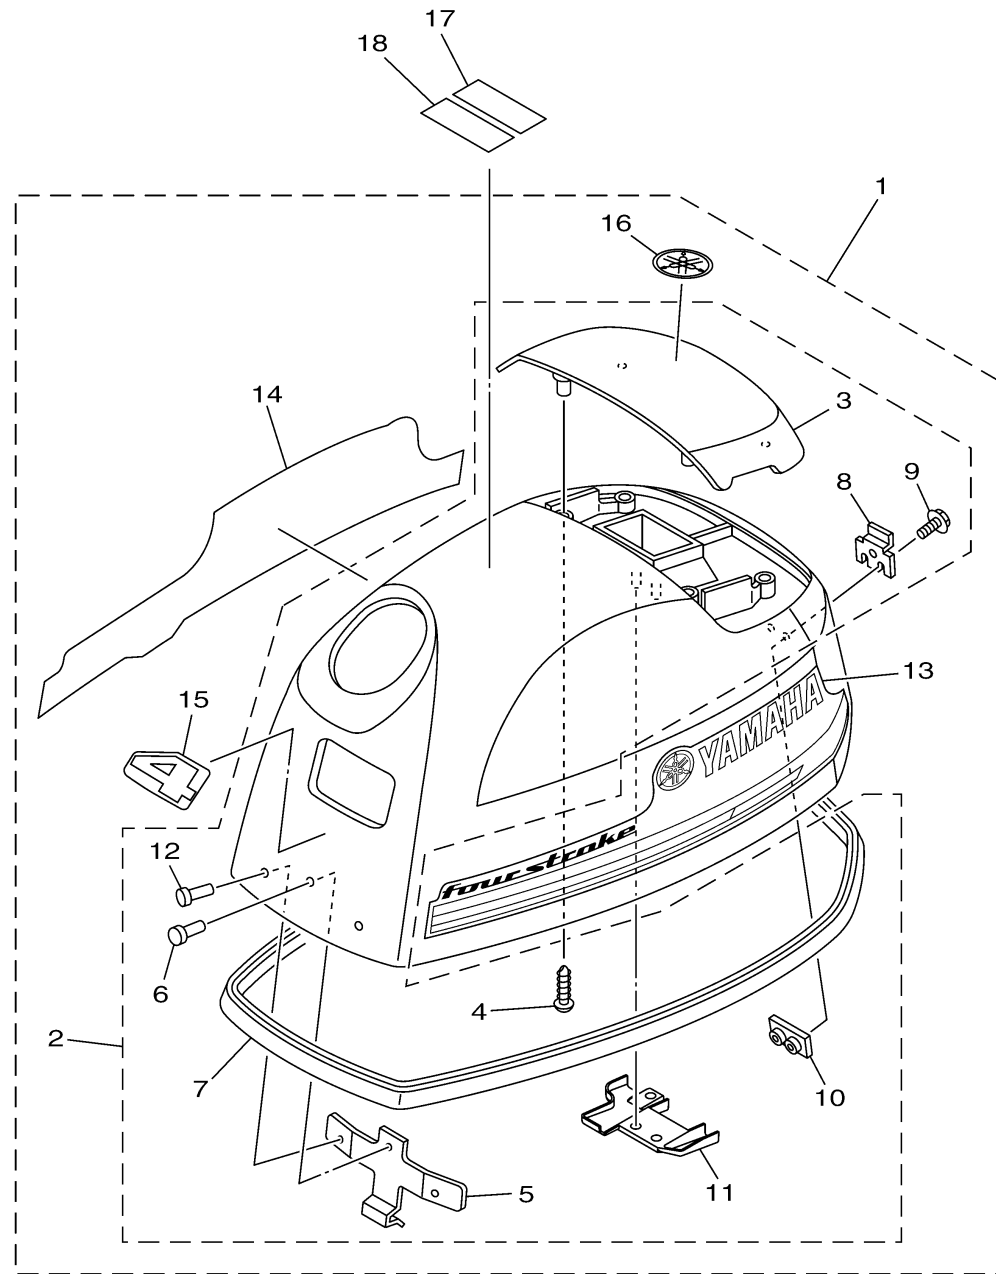

TOP COWLING

6BV6100-N020

Ref No.	Part Number	Description	Qty	Remarks
1	6EC-G2610-00-00	TOP COWLING ASSY	1	
2	6EC-G261A-00-00	..TOP COWLING W/O GRAPHICS	1	
3	6EE-G2613-00-00	...MOLDING, AIR DUCT	1	
4	97780-40012-00	...SCREW, TAPPING	4	
5	6EE-G2651-00-00	...HOOK	1	
6	90266-04M04-00	...RIVET	1	
7	6BX-42615-00-00	...SEAL	1	
8	6EE-G2652-00-00	...HOOK	1	
9	97595-05514-00	...BOLT, WITH WASHER	2	
10	6EE-G2649-00-00	...HOLDER, CLAMP BAND	1	
11	6EE-G2134-00-00	...COVER	1	
12	90266-04M00-00	...RIVET	2	
13	6EE-G2675-00-00	..GRAPHIC, SIDE 1	1	
14	6EE-G2676-00-00	..GRAPHIC, SIDE 2	1	
15	6EC-G2677-00-00	..GRAPHIC, FRONT	1	
16	6EE-G2697-00-00	..TUNING FORK MARK	1	
17	6EE-G2698-60-00	LABEL, WARNING (FUEL)	1	
18	6EE-G2698-70-00	LABEL, WARNING (FUEL)	1	