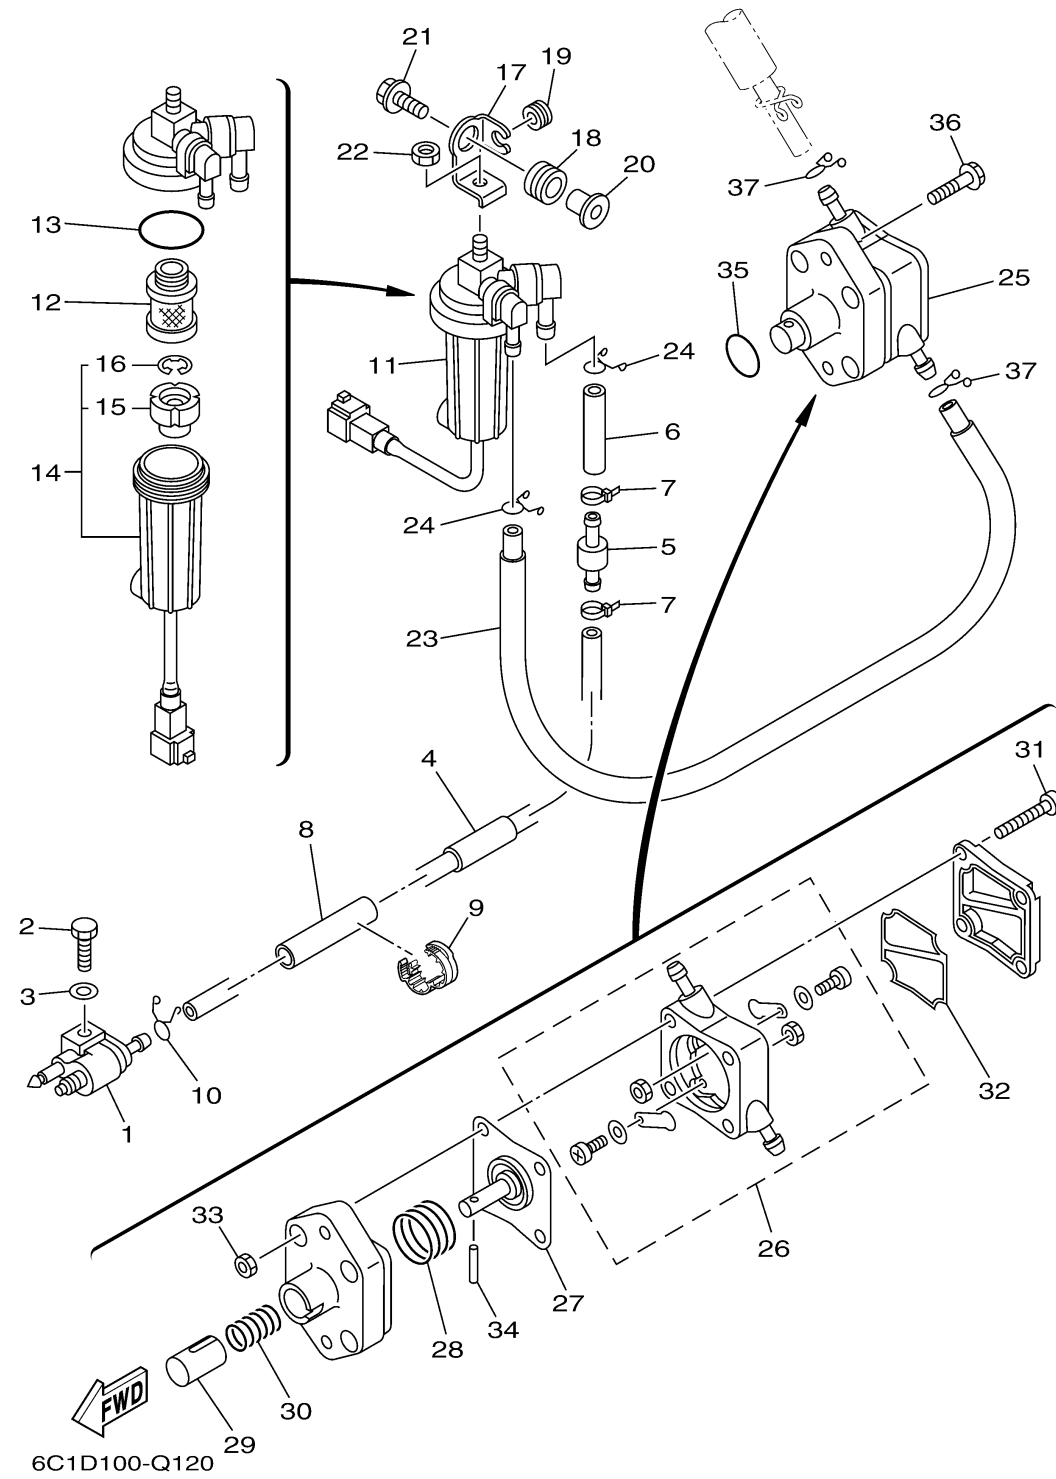

FUEL

Ref No.	Part Number	Description	Qty	Remarks
1	6G1-24304-10-00	FUEL PIPE JOINT COMP. 1	1	
2	97095-06025-00	.BOLT	1	
3	92995-06600-00	WASHER	1	
4	6C5-24313-20-00	PIPE 3	1	
5	67F-24377-00-00	PIPE, JOINT 2	1	
6	90445-13020-00	HOSE (L40)	1	
7	90465-11M10-00	.CLAMP	2	
8	90446-13M11-00	HOSE (L65)	1	
9	90464-13227-00	CLAMP	1	
10	90467-09M17-00	CLIP	1	
11	6D8-24560-01-00	FILTER ASSY	1	
12	6D8-24563-00-00	.ELEMENT, FILTER	1	
13	6D8-24564-00-00	.GASKET	1	
14	6D8-24562-00-00	.CUP, FILTER	1	
15	6D8-24469-00-00	...FLOAT, WATER LEVEL	1	
16	6D8-24519-00-00	...CLIP	1	
17	6C5-24566-11-00	BRACKET, FILTER	1	
18	90480-16013-00	GROMMET	1	
19	90480-10M58-00	GROMMET	1	
20	90387-08095-00	COLLAR	1	

CONTINUED ON NEXT FRAME >