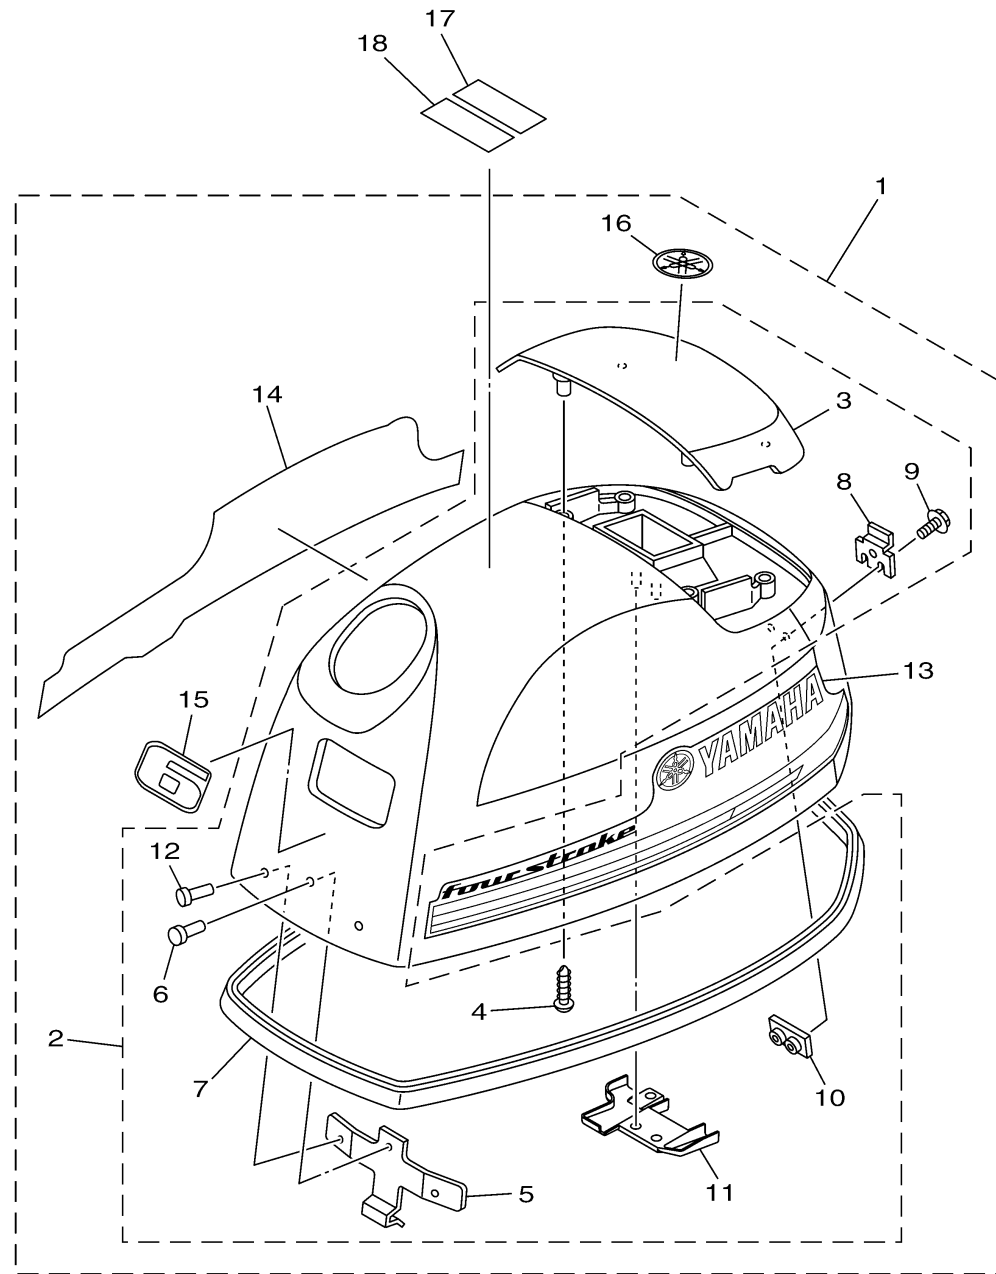

TOP COWLING

Ref No.	Part Number	Description	Qty	Remarks
1	6EE-G2610-00-00	TOP COWLING ASSY	1	
2	6EC-G261A-00-00	..TOP COWLING W/O GRAPHICS	1	
3	6EE-G2613-00-00	...MOLDING, AIR DUCT	1	
4	97780-40012-00	...SCREW, TAPPING	4	
5	6EE-G2651-00-00	...HOOK	1	
6	90266-04M04-00	...RIVET	1	
7	6BX-42615-00-00	...SEAL	1	
8	6EE-G2652-00-00	...HOOK	1	
9	97595-05514-00	...BOLT, WITH WASHER	2	
10	6EE-G2649-00-00	...HOLDER, CLAMP BAND	1	
11	6EE-G2134-00-00	...COVER	1	
12	90266-04M00-00	...RIVET	2	
13	6EE-G2675-00-00	..GRAPHIC, SIDE 1	1	
14	6EE-G2676-00-00	..GRAPHIC, SIDE 2	1	
15	6EE-G2677-00-00	..GRAPHIC, FRONT	1	
16	6EE-G2697-00-00	..TUNING FORK MARK	1	
17	6EE-G2698-60-00	LABEL, WARNING (FUEL)	1	
18	6EE-G2698-70-00	LABEL, WARNING (FUEL)	1	