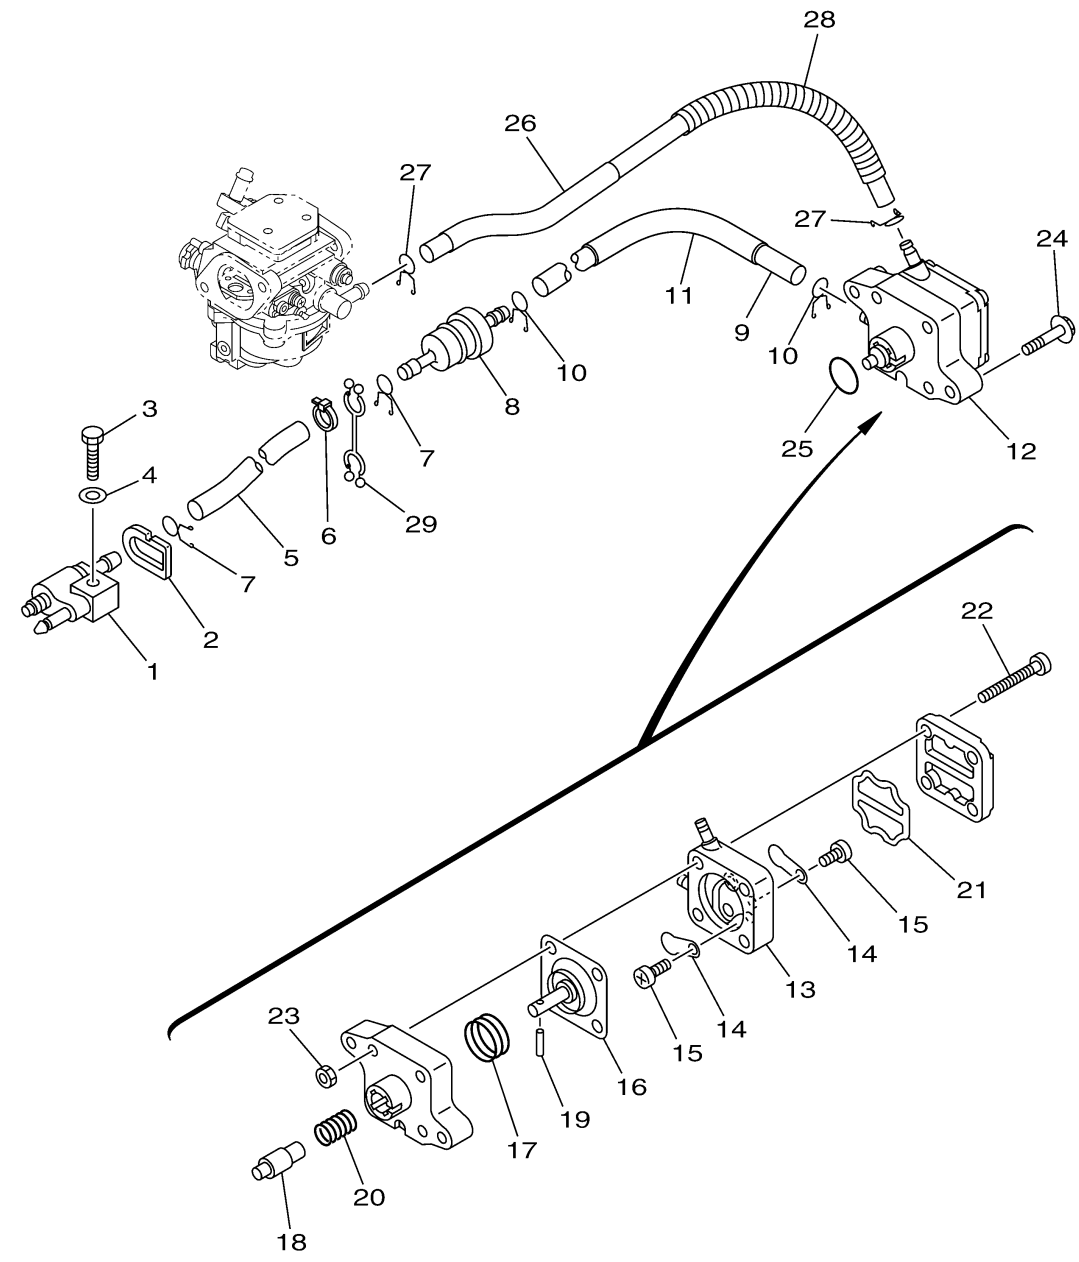

6DR1700-M101

FUEL

Ref No.	Part Number	Description	Qty	Remarks
1	6G1-24304-10-00	FUEL PIPE JOINT COMP. 1	1	
2	61N-24329-00-00	SEAL	1	
3	97095-06025-00	.BOLT	1	
4	92995-06600-00	WASHER	1	
5	90445-10052-00	HOSE (L295)	1	
6	90465-11M10-00	CLAMP	1	
7	90467-09M09-00	CLIP	2	
8	68T-24251-01-00	STRAINER 1	1	
9	90445-10051-00	HOSE (L170)	1	
10	90467-09M09-00	CLIP	2	
11	90445-16010-00	HOSE (L140)	1	
12	68T-24410-01-00	FUEL PUMP ASSY	1	
13	66M-24413-01-00	..BODY 2	1	
14	6A0-24421-01-00	..VALVE, CHECK	2	
15	6E7-14325-00-00	..SCREW, PAN HEAD	2	
16	66M-24411-01-00	..DIAPHRAGM	1	
17	66M-24423-00-00	..SPRING, DIAPHRAGM	1	
18	66M-13131-00-00	..PLUNGER	1	
19	66M-24374-00-00	..PIN	1	
20	66M-24454-00-00	..SPRING	1	

CONTINUED ON NEXT FRAME >

6DR1700-M101

FUEL

Ref No.	Part Number	Description	Qty	Remarks
21	66M-24471-01-00	.DIAPHRAGM	1	
22	66M-24444-00-00	.SCREW	4	
23	95380-04600-00	.NUT	4	
24	97595-06630-00	BOLT, WITH WASHER	2	
25	93210-20M65-00	.O-RING	1	
26	6AU-24311-10-00	PIPE, FUEL 1	1	
27	90467-09M09-00	CLIP	2	
28	90447-13014-00	TUBE	1	
29	90464-10M53-00	CLAMP	1	