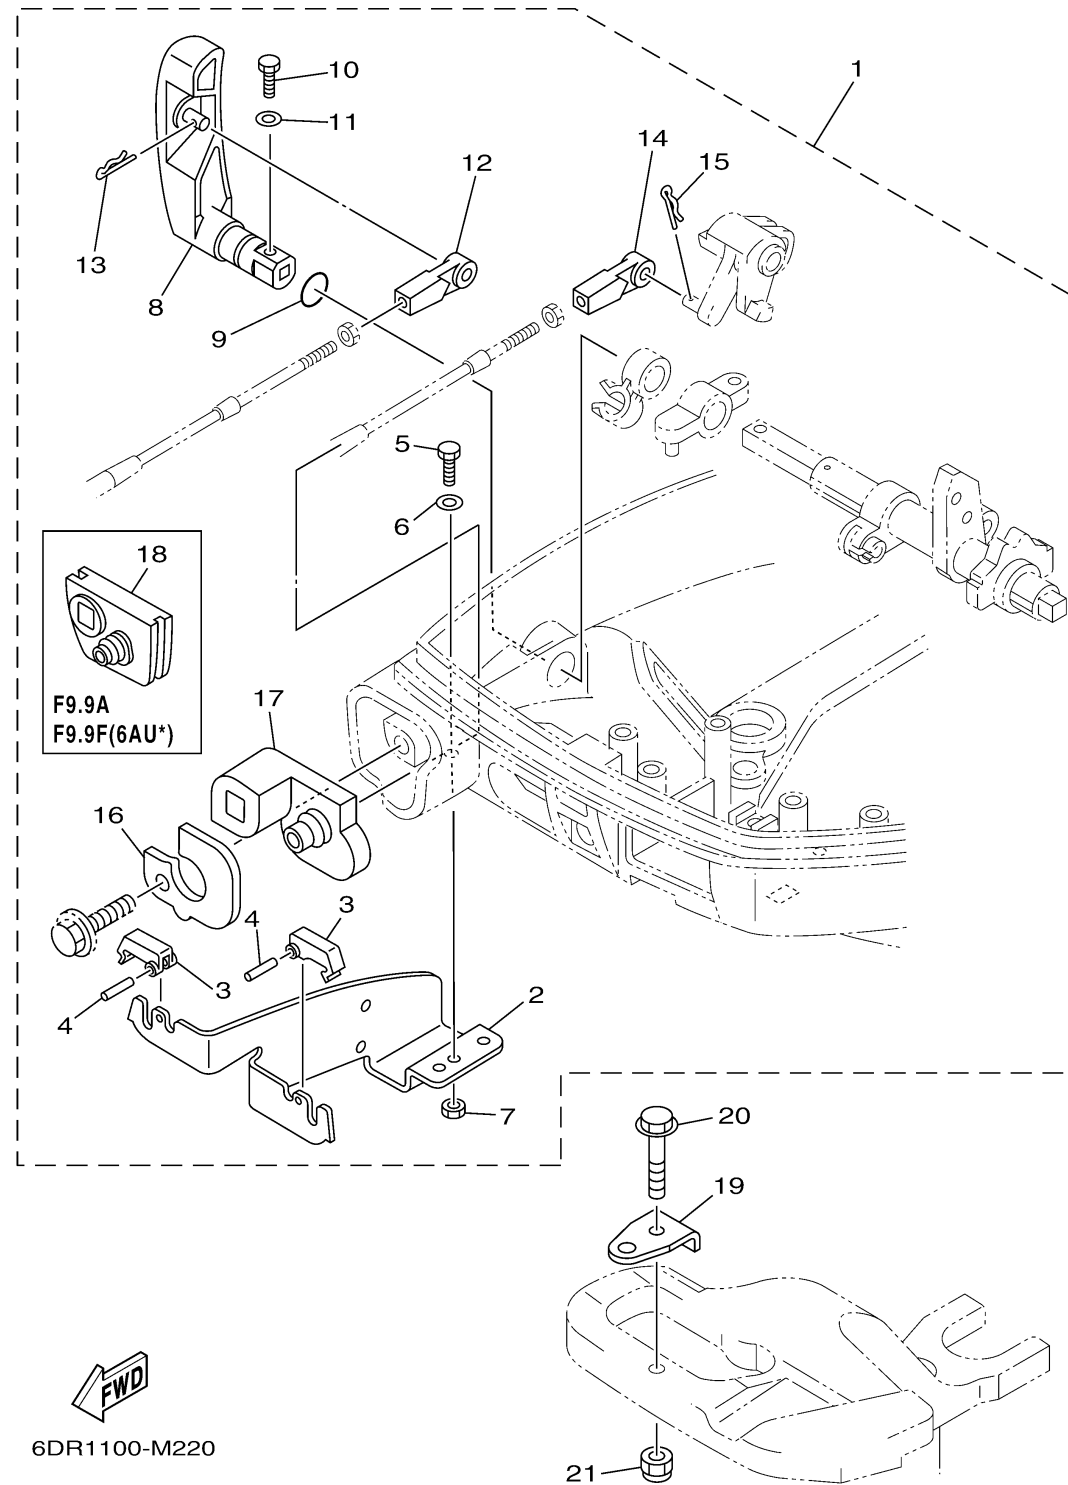

REMO CON ATTACHMENT

Ref No.	Part Number	Description	Qty	Remarks
1	6DR-48501-00-00	REMOTE CONT. ATTACHMENT ASSY.	1	AP
2	68T-48531-00-00	..BRACKET, REMOTE CONTROL 1	1	
3	682-48538-50-00	..CLAMP, CABLE 1	2	
4	91690-30012-00	..PIN, SPRING	2	
5	97095-06012-00	..BOLT	2	
6	92995-06600-00	..WASHER	2	
7	95380-06600-00	..NUT, HEXAGON	2	
8	6AU-44111-10-00	..HANDLE, GEAR SHIFT	1	
9	93210-12327-00	..O-RING	1	
10	97095-05016-00	..BOLT	1	
11	92995-05600-00	..WASHER	1	
12	663-48344-00-00	..CABLE END, REMOTE CONTROL	1	
13	90468-18008-00	..CLIP	1	
14	663-48344-00-00	..CABLE END, REMOTE CONTROL	1	
15	90468-18008-00	..CLIP	1	
16	6DR-42761-10-00	..STOPPER	1	
17	6DR-42725-10-00	..GROMMET	1	
18	68T-42725-10-00	..GROMMET	1	
19	63V-48511-01-00	HOOK, STEERING	1	AP
20	97575-08535-00	BOLT, WITH WASHER	1	AP

CONTINUED ON NEXT FRAME >

REMO CON ATTACHMENT

Ref No.	Part Number	Description	Qty	Remarks
21	90185-08057-00	NUT, SELF-LOCKING	1	AP