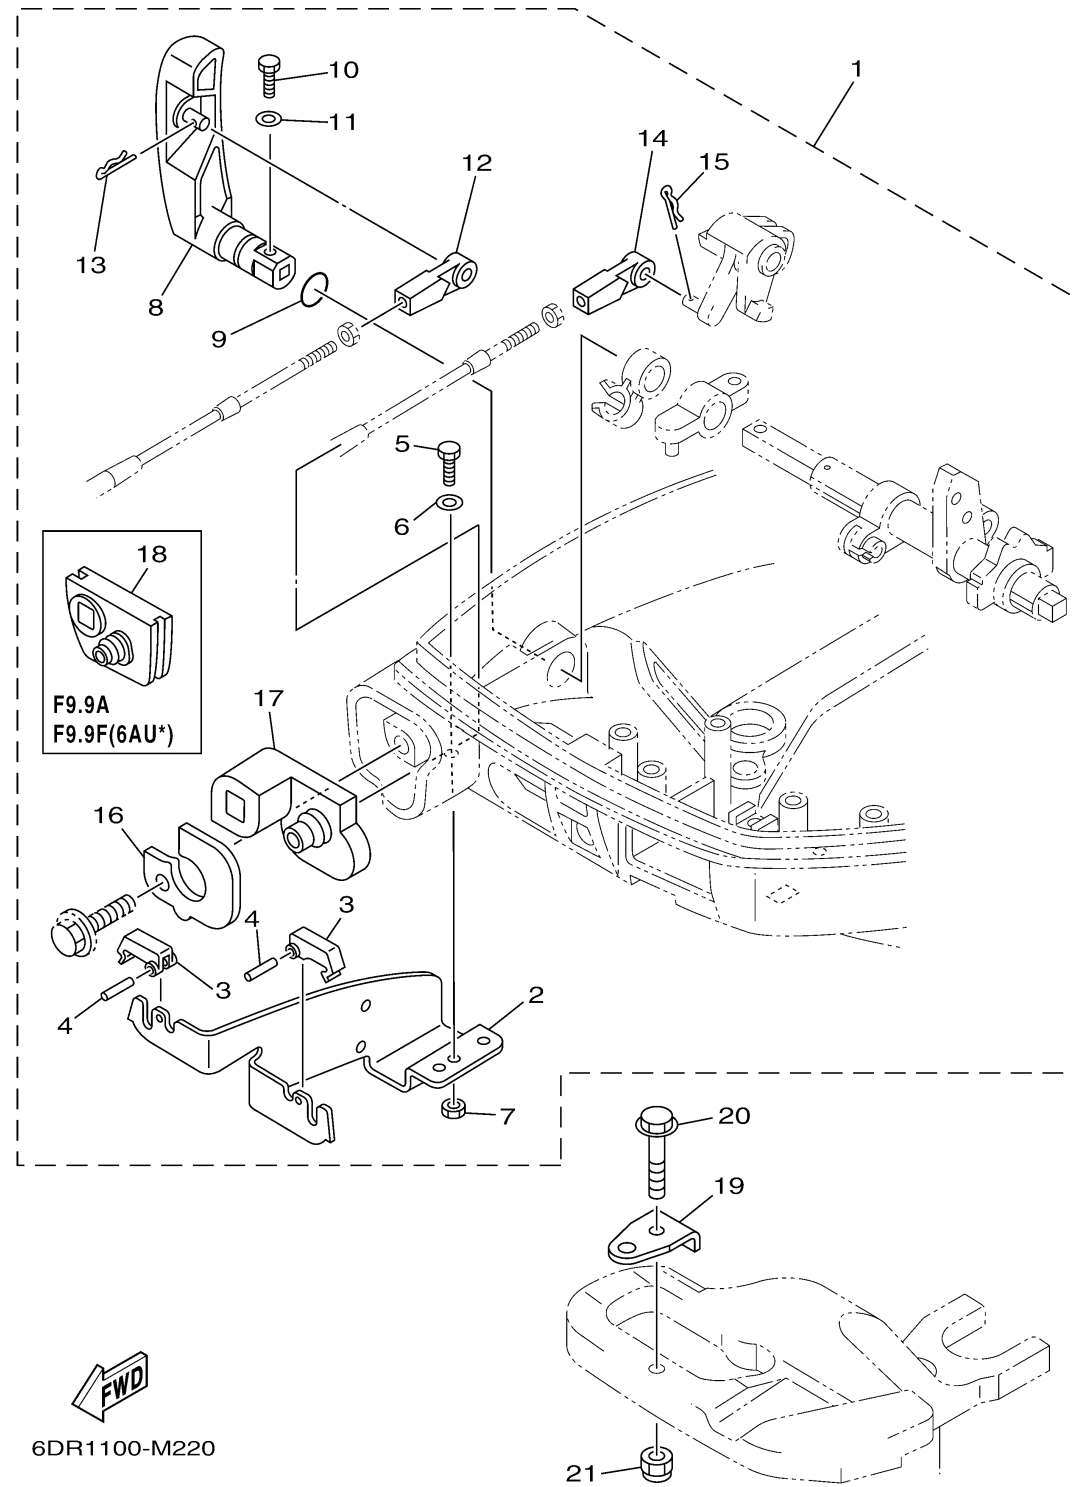

REMO CON ATTACHMENT

Ref No.	Part Number	Description	Qty	Remarks
1	6DR-48501-00-00	REMOTE CONT. ATTACHMENT ASSY.	1	AP
2	68T-48531-00-00	..BRACKET, REMOTE CONTROL 1	1	
3	682-48538-50-00	..CLAMP, CABLE 1	2	
4	91690-30012-00	..PIN, SPRING	2	
5	97095-06012-00	..BOLT	2	
6	92995-06600-00	..WASHER	2	
7	95380-06600-00	..NUT, HEXAGON	2	
8	6AU-44111-10-00	..HANDLE, GEAR SHIFT	1	
9	93210-12327-00	..O-RING	1	
10	97095-05016-00	..BOLT	1	
11	92995-05600-00	..WASHER	1	
12	663-48344-00-00	..CABLE END, REMOTE CONTROL	1	
13	90468-18008-00	..CLIP	1	
14	663-48344-00-00	..CABLE END, REMOTE CONTROL	1	
15	90468-18008-00	..CLIP	1	
16	6DR-42761-10-00	..STOPPER	1	
17	6DR-42725-10-00	..GROMMET	1	
18	68T-42725-10-00	..GROMMET	1	
19	63V-48511-01-00	HOOK, STEERING	1	AP
20	97575-08535-00	BOLT, WITH WASHER	1	AP

CONTINUED ON NEXT FRAME >

REMO CON ATTACHMENT

Ref No.	Part Number	Description	Qty	Remarks
21	90185-08057-00	NUT, SELF-LOCKING	1	AP