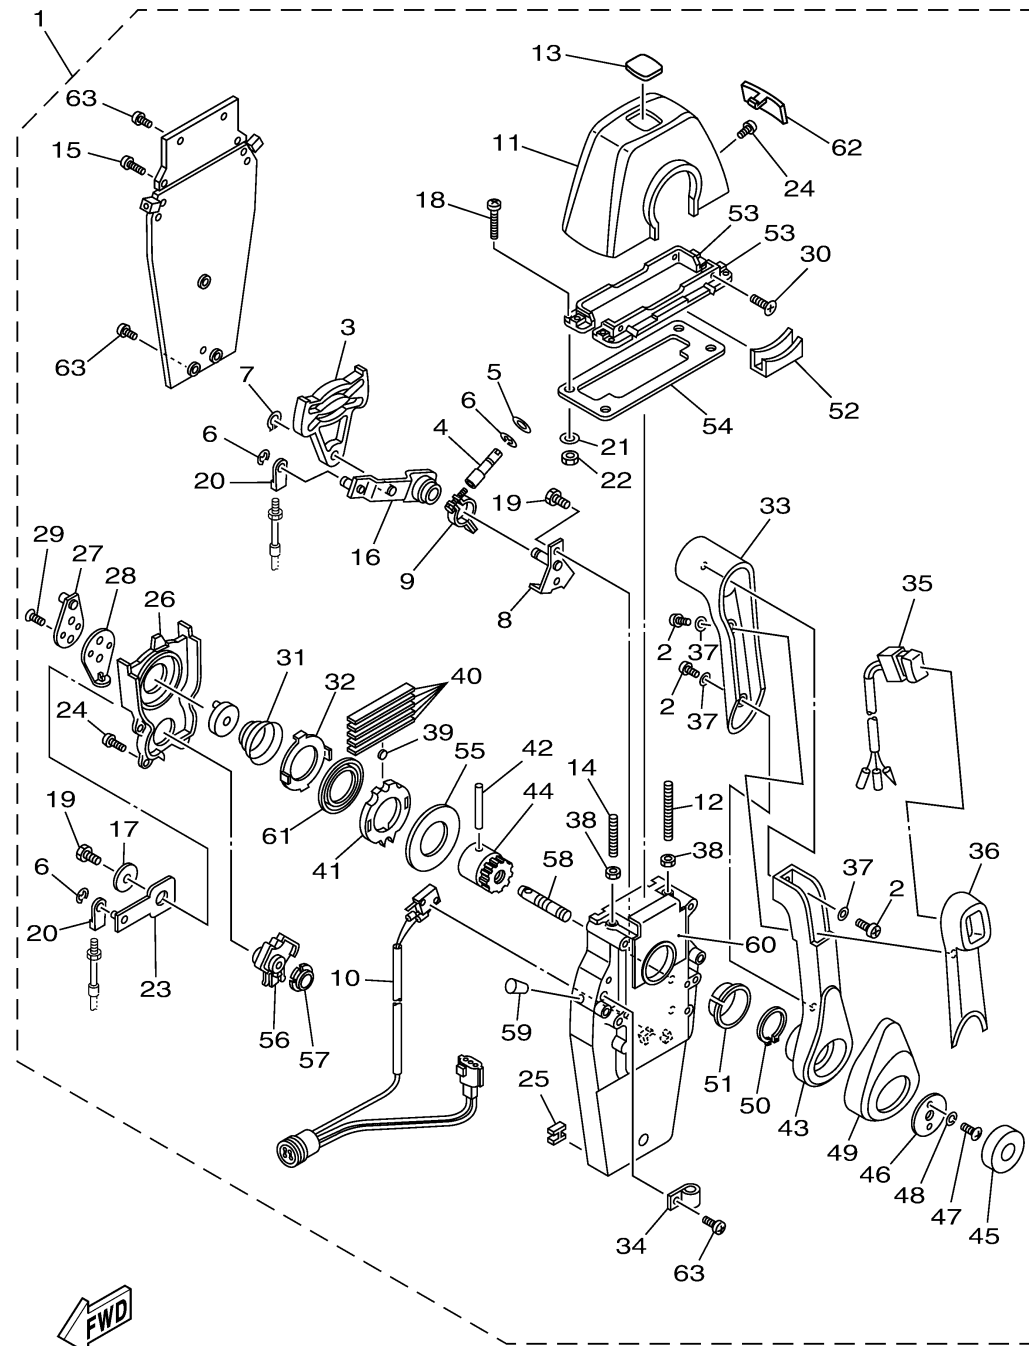

# CONTROL BINNACLE 704 SINGLE

6DA5200-R430

Ref No.	Part Number	Description	Qty	Remarks
21	704-48287-00-00	..WASHER	4	
22	95380-05600-00	..NUT	4	
23	704-48271-00-00	..ARM, SHIFT	1	
24	EL8-48127-00-00	..SCREW 1	10	
25	703-48358-00-00	..ANCHOR, CABLE	1	
26	704-48231-00-00	..HOUSING, GEAR	1	
27	EL8-48241-00-00	..ARM, DRIVE	1	
28	EL8-48254-00-00	..STOPPER, THROTTLE ADJUSTING	1	
29	92780-06020-00	..SCREW, FLAT HEAD	2	
30	98780-05018-00	..SCREW, FLAT HEAD	4	
31	EL8-48244-00-00	..SPRING, FREE ACCEL.	1	
32	EL8-48245-00-00	..PLATE, LOCK	1	
33	704-48222-110-00	..GRIP, CONTROL LEVER	1	
34	704-82594-00-00	..CLAMP	1	
35	704-82563-60-00	..TRIM & TILT SWITCH ASSY	1	
36	704-48229-10-00	..GRIP, CONTROL LEVER	1	
37	92990-05300-00	..WASHER, INTERNAL TOOTH	3	
38	95380-06600-00	..NUT, HEXAGON	2	
39	701-48248-00-00	..ROLLER, FREE ACCEL.	1	
40	704-4823800-00	SPRING, DETENT	5	

# CONTROL BINNACLE 704 SINGLE

6DA5200-R430

Ref No.	Part Number	Description	Qty	Remarks
41	704-48232-P1-00	..GEAR	1	
42	EL8-48164-00-00	..PIN 2	1	
43	704-48221-R0-00	..LEVER, CONTROL	1	
44	704-48242-10-00	..SHAFT, DRIVE	1	
45	704-48225-R0-00	..COVER	1	
46	704-48192-0000	..WASHER 2	1	
47	98790-06018-00	..SCREW, PAN HEAD	2	
48	92990-06300-00	..WASHER, INTERNAL TOOTH	2	
49	704-48224-R0-00	..COVER, CONTROL LEVER	1	
50	EL8-48279-00-00	..CIRCLIP 2	1	
51	704-48234-00-00	..BUSHING 1	1	
52	704-48219-R0-00	..COVER, LEAD	1	
53	704-48144-10-00	..PLATE, STOPPER 2	2	
54	704-48176-00-00	..GROMMET	1	
55	704-48192-P0-00	..WASHER 2	1	
56	704-48233-00-00	..GEAR 2	1	
57	704-48235-00-00	..BUSHING	1	
58	704-48153-00-00	..SHAFT, FREE ACCEL.	1	
59	704-48166-00-00	..PLUG	1	
60	704-48284-P0-00	..GROMMET	1	

# CONTROL BINNACLE 704 SINGLE

Ref No.	Part Number	Description	Qty	Remarks
61	704-48178-10-00	. .PLATE, SHIFT	1	
62	704-48167-20-00	. .PLUG	1	
63	97890-05016-00	.SCREW, PAN HEAD	3	

6DA5200-R430