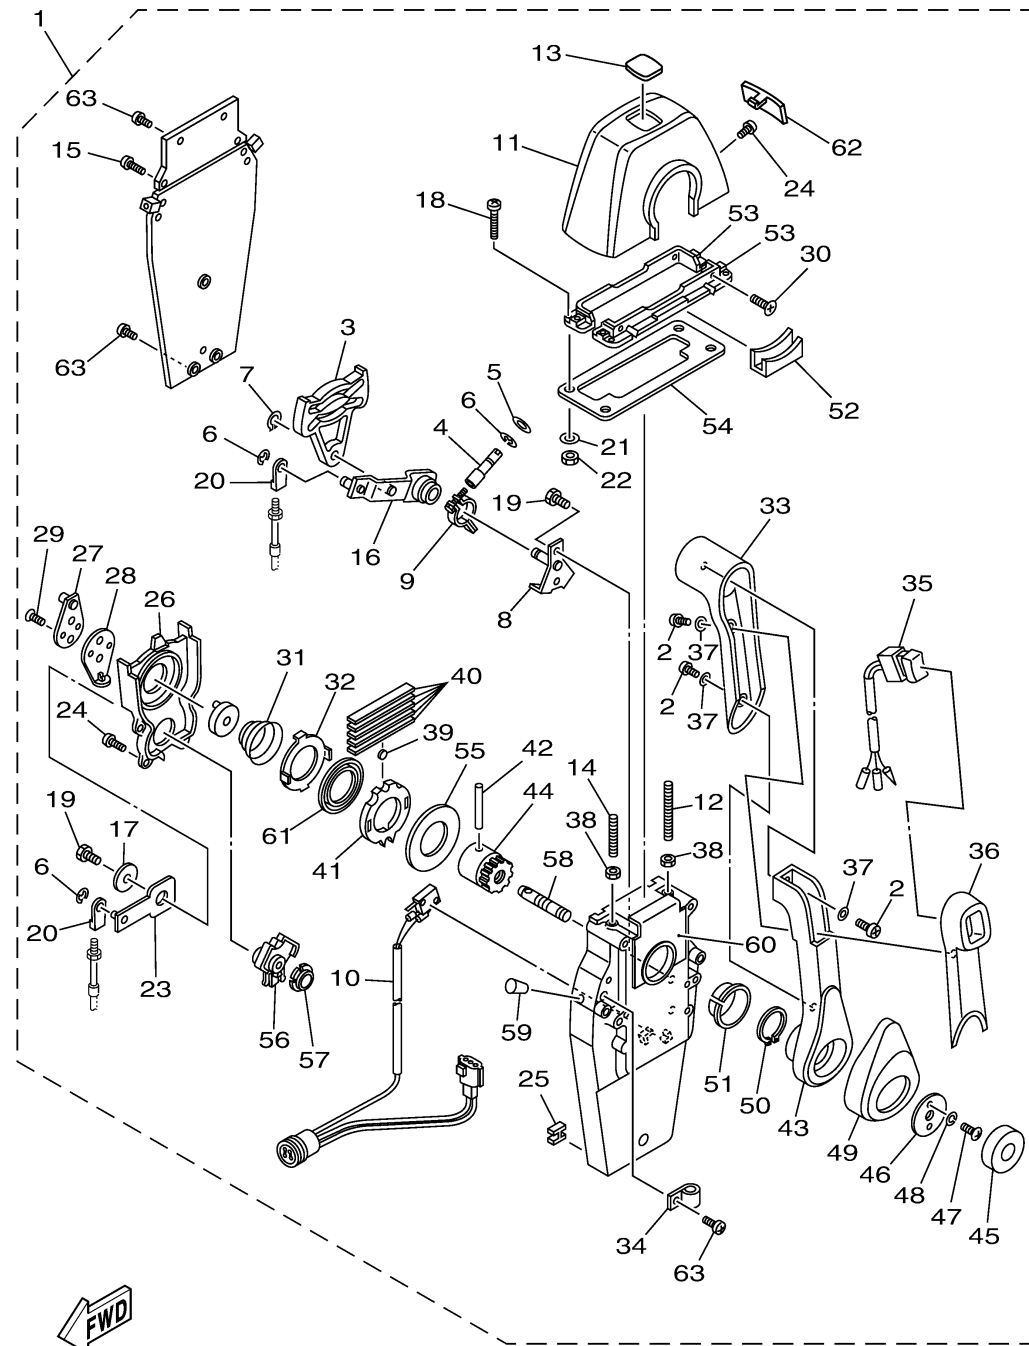

# CONTROL BINNACLE 704 SINGLE

6DA5200-R430

Ref No.	Part Number	Description	Qty	Remarks
1	704-48205-R0-00	REMOTE CONTROL ASSY (R/H)	1	UR SINGLE WITH PT/T SW
2	704-48129-10-00	..SCREW 3	3	
3	EL8-48251-00-00	..PLATE, CAM	1	
4	704-48265-00-00	..SHAFT, FRICTION	1	
5	701-48246-00-00	..SPACER	1	
6	93430-06024-00	..CIRCLIP	4	
7	EL8-48259-00-00	..CIRCLIP 1	1	
8	704-48262-0000	..SHAFT, THROTTLE	1	
9	704-48264-00-00	..THROTTLE, FRICTION	1	
10	704-82540-40-00	..NEUTRAL SWITCH ASSY	1	
11	704-48119-50-00	..COVER	1	
12	EL8-48281-00-00	..SCREW	1	
13	704-48215-60-00	..GRAPHIC	1	
14	74-48281-00-00	..SCREW	1	
15	97890-05025-00	..SCREW, PAN HEAD	2	
16	704-48261-00-00	..ARM, THROTTLE	1	
17	EL8-48191-00-00	..WASHER 1	1	
18	704-48283-00-00	..SCREW	4	
19	97380-06018-00	..BOLT	3	
20	703-48345-01-00	..CABLE END, REMOTE CONTROL 2	2	

# CONTROL BINNACLE 704 SINGLE

6DA5200-R430

Ref No.	Part Number	Description	Qty	Remarks
21	704-48287-00-00	..WASHER	4	
22	95380-05600-00	..NUT	4	
23	704-48271-00-00	..ARM, SHIFT	1	
24	EL8-48127-00-00	..SCREW 1	10	
25	703-48358-00-00	..ANCHOR, CABLE	1	
26	704-48231-00-00	..HOUSING, GEAR	1	
27	EL8-48241-00-00	..ARM, DRIVE	1	
28	EL8-48254-00-00	..STOPPER, THROTTLE ADJUSTING	1	
29	92780-06020-00	..SCREW, FLAT HEAD	2	
30	98780-05018-00	..SCREW, FLAT HEAD	4	
31	EL8-48244-00-00	..SPRING, FREE ACCEL.	1	
32	EL8-48245-00-00	..PLATE, LOCK	1	
33	704-48222-110-00	..GRIP, CONTROL LEVER	1	
34	704-82594-00-00	..CLAMP	1	
35	704-82563-60-00	..TRIM & TILT SWITCH ASSY	1	
36	704-48229-10-00	..GRIP, CONTROL LEVER	1	
37	92990-05300-00	..WASHER, INTERNAL TOOTH	3	
38	95380-06600-00	..NUT, HEXAGON	2	
39	701-48248-00-00	..ROLLER, FREE ACCEL.	1	
40	704-4823800-00	SPRING, DETENT	5	