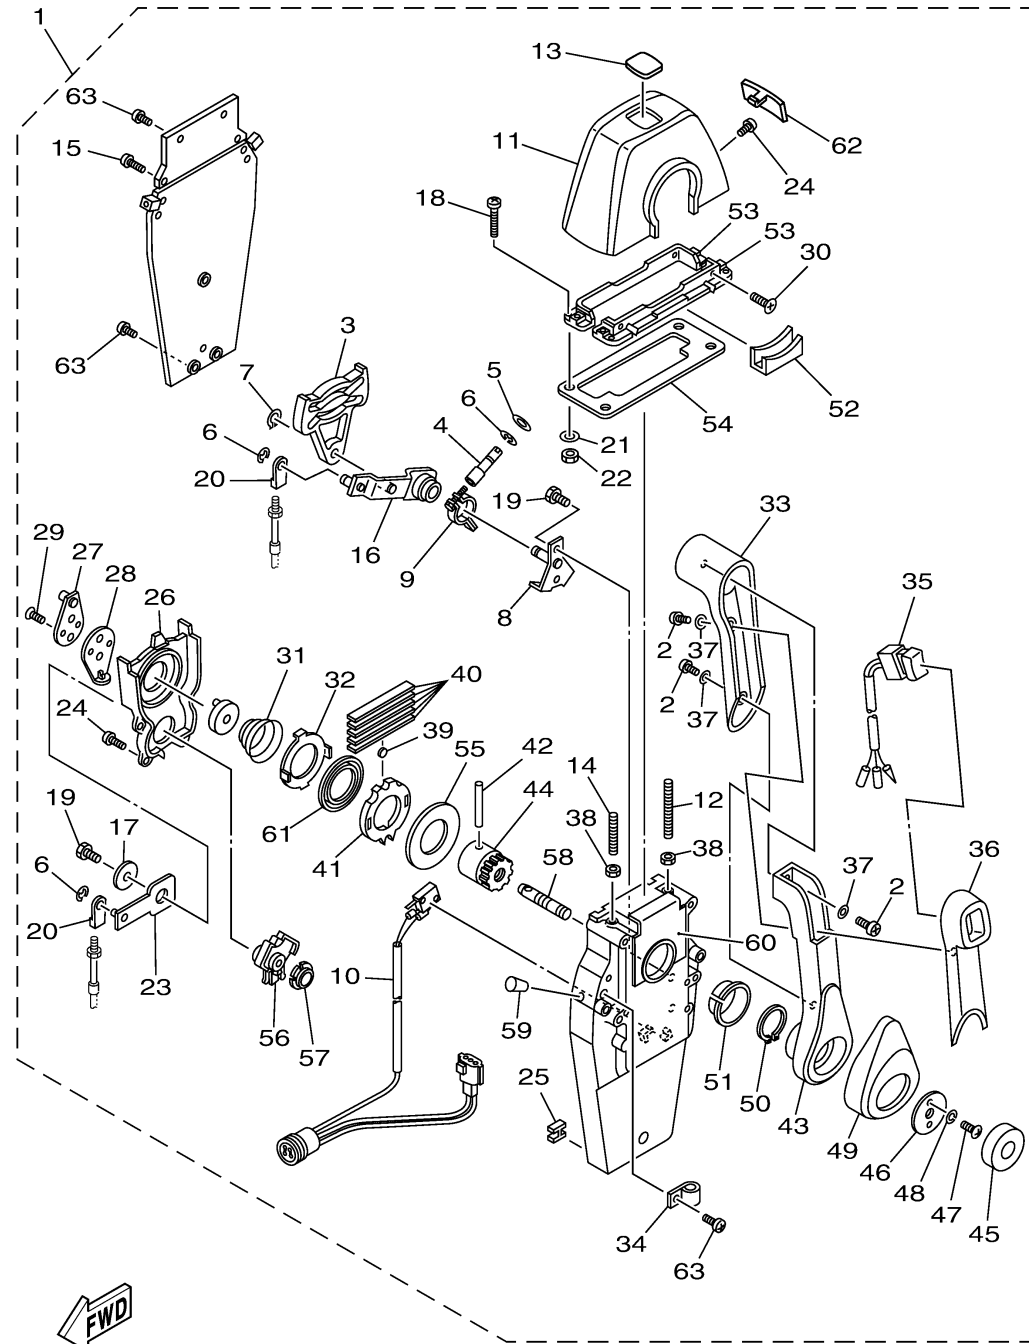

# CONTROL BINNACLE 704 SINGLE

6DA5200-R430

Ref No.	Part Number	Description	Qty	Remarks
1	704-48205-R0-00	REMOTE CONTROL ASSY (R/H)	1	UR SINGLE WITH PT/T SW
2	704-48129-10-00	..SCREW 3	3	
3	EL8-48251-00-00	..PLATE, CAM	1	
4	704-48265-00-00	..SHAFT, FRICTION	1	
5	701-48246-00-00	..SPACER	1	
6	93430-06024-00	..CIRCLIP	4	
7	EL8-48259-00-00	..CIRCLIP 1	1	
8	704-48262-0000	..SHAFT, THROTTLE	1	
9	704-48264-00-00	..THROTTLE, FRICTION	1	
10	704-82540-40-00	..NEUTRAL SWITCH ASSY	1	
11	704-48119-50-00	..COVER	1	
12	EL8-48281-00-00	..SCREW	1	
13	704-48215-60-00	..GRAPHIC	1	
14	74-48281-00-00	..SCREW	1	
15	97890-05025-00	..SCREW, PAN HEAD	2	
16	704-48261-00-00	..ARM, THROTTLE	1	
17	EL8-48191-00-00	..WASHER 1	1	
18	704-48283-00-00	..SCREW	4	
19	97380-06018-00	..BOLT	3	
20	703-48345-01-00	..CABLE END, REMOTE CONTROL 2	2	

# CONTROL BINNACLE 704 SINGLE

6DA5200-R430

Ref No.	Part Number	Description	Qty	Remarks
21	704-48287-00-00	..WASHER	4	
22	95380-05600-00	..NUT	4	
23	704-48271-00-00	..ARM, SHIFT	1	
24	EL8-48127-00-00	..SCREW 1	10	
25	703-48358-00-00	..ANCHOR, CABLE	1	
26	704-48231-00-00	..HOUSING, GEAR	1	
27	EL8-48241-00-00	..ARM, DRIVE	1	
28	EL8-48254-00-00	..STOPPER, THROTTLE ADJUSTING	1	
29	92780-06020-00	..SCREW, FLAT HEAD	2	
30	98780-05018-00	..SCREW, FLAT HEAD	4	
31	EL8-48244-00-00	..SPRING, FREE ACCEL.	1	
32	EL8-48245-00-00	..PLATE, LOCK	1	
33	704-48222-110-00	..GRIP, CONTROL LEVER	1	
34	704-82594-00-00	..CLAMP	1	
35	704-82563-60-00	..TRIM & TILT SWITCH ASSY	1	
36	704-48229-10-00	..GRIP, CONTROL LEVER	1	
37	92990-05300-00	..WASHER, INTERNAL TOOTH	3	
38	95380-06600-00	..NUT, HEXAGON	2	
39	701-48248-00-00	..ROLLER, FREE ACCEL.	1	
40	704-4823800-00	SPRING, DETENT	5	