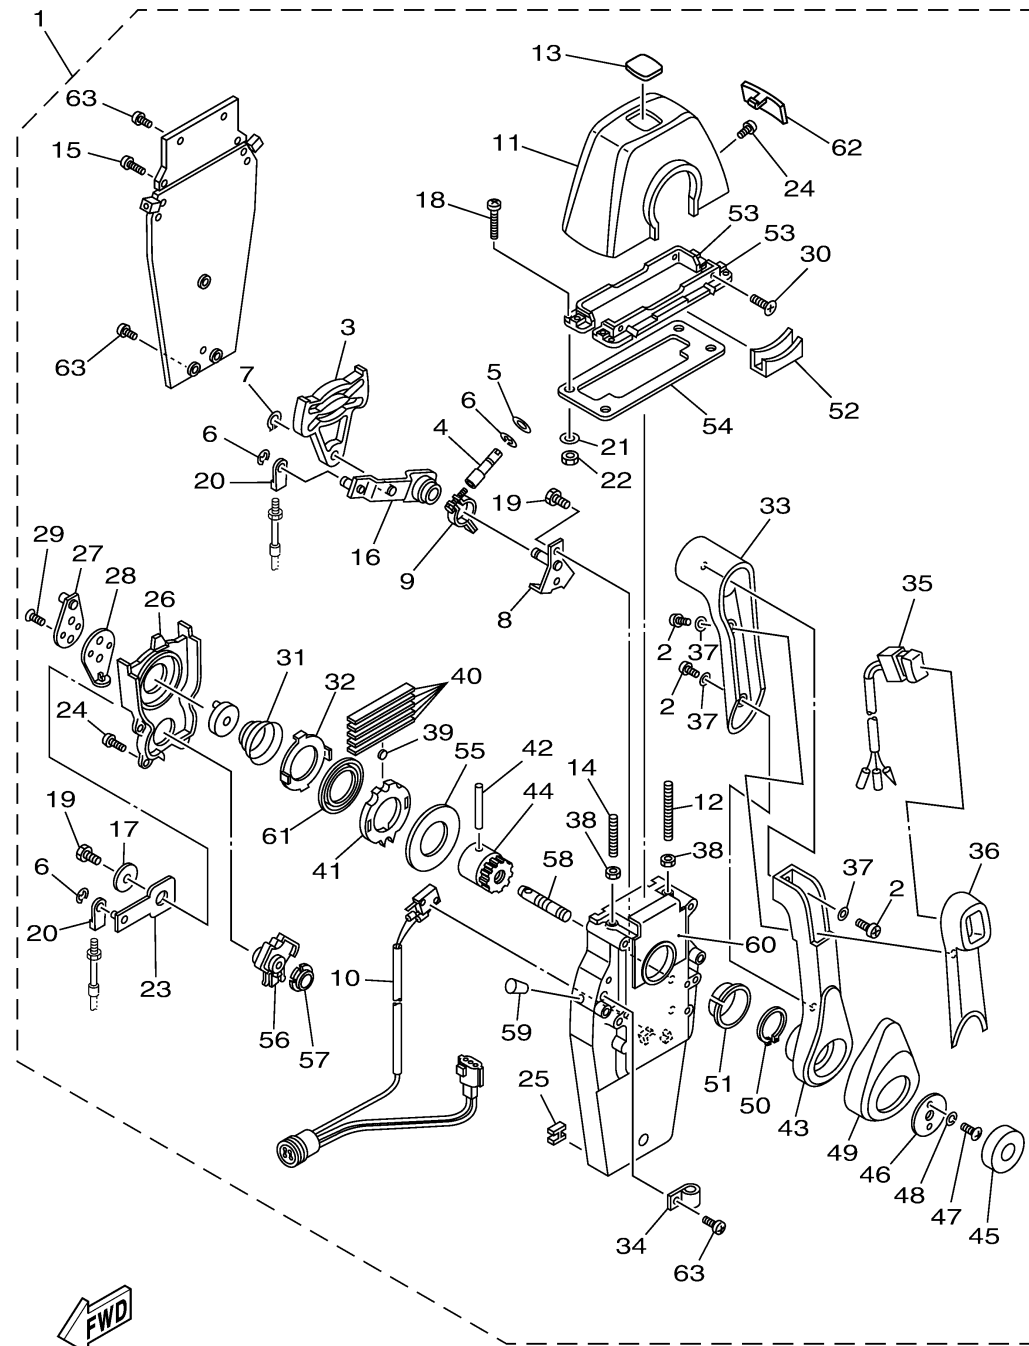

# CONTROL BINNACLE 704 SINGLE

6DA5200-R430

Ref No.	Part Number	Description	Qty	Remarks
21	704-48287-00-00	..WASHER	4	
22	95380-05600-00	..NUT	4	
23	704-48271-00-00	..ARM, SHIFT	1	
24	EL8-48127-00-00	..SCREW 1	10	
25	703-48358-00-00	..ANCHOR, CABLE	1	
26	704-48231-00-00	..HOUSING, GEAR	1	
27	EL8-48241-00-00	..ARM, DRIVE	1	
28	EL8-48254-00-00	..STOPPER, THROTTLE ADJUSTING	1	
29	92780-06020-00	..SCREW, FLAT HEAD	2	
30	98780-05018-00	..SCREW, FLAT HEAD	4	
31	EL8-48244-00-00	..SPRING, FREE ACCEL.	1	
32	EL8-48245-00-00	..PLATE, LOCK	1	
33	704-48222-110-00	..GRIP, CONTROL LEVER	1	
34	704-82594-00-00	..CLAMP	1	
35	704-82563-60-00	..TRIM & TILT SWITCH ASSY	1	
36	704-48229-10-00	..GRIP, CONTROL LEVER	1	
37	92990-05300-00	..WASHER, INTERNAL TOOTH	3	
38	95380-06600-00	..NUT, HEXAGON	2	
39	701-48248-00-00	..ROLLER, FREE ACCEL.	1	
40	704-4823800-00	SPRING, DETENT	5	

# CONTROL BINNACLE 704 SINGLE

6DA5200-R430

Ref No.	Part Number	Description	Qty	Remarks
41	704-48232-P1-00	..GEAR	1	
42	EL8-48164-00-00	..PIN 2	1	
43	704-48221-R0-00	..LEVER, CONTROL	1	
44	704-48242-10-00	..SHAFT, DRIVE	1	
45	704-48225-R0-00	..COVER	1	
46	704-48192-0000	..WASHER 2	1	
47	98790-06018-00	..SCREW, PAN HEAD	2	
48	92990-06300-00	..WASHER, INTERNAL TOOTH	2	
49	704-48224-R0-00	..COVER, CONTROL LEVER	1	
50	EL8-48279-00-00	..CIRCLIP 2	1	
51	704-48234-00-00	..BUSHING 1	1	
52	704-48219-R0-00	..COVER, LEAD	1	
53	704-48144-10-00	..PLATE, STOPPER 2	2	
54	704-48176-00-00	..GROMMET	1	
55	704-48192-P0-00	..WASHER 2	1	
56	704-48233-00-00	..GEAR 2	1	
57	704-48235-00-00	..BUSHING	1	
58	704-48153-00-00	..SHAFT, FREE ACCEL.	1	
59	704-48166-00-00	..PLUG	1	
60	704-48284-P0-00	..GROMMET	1	