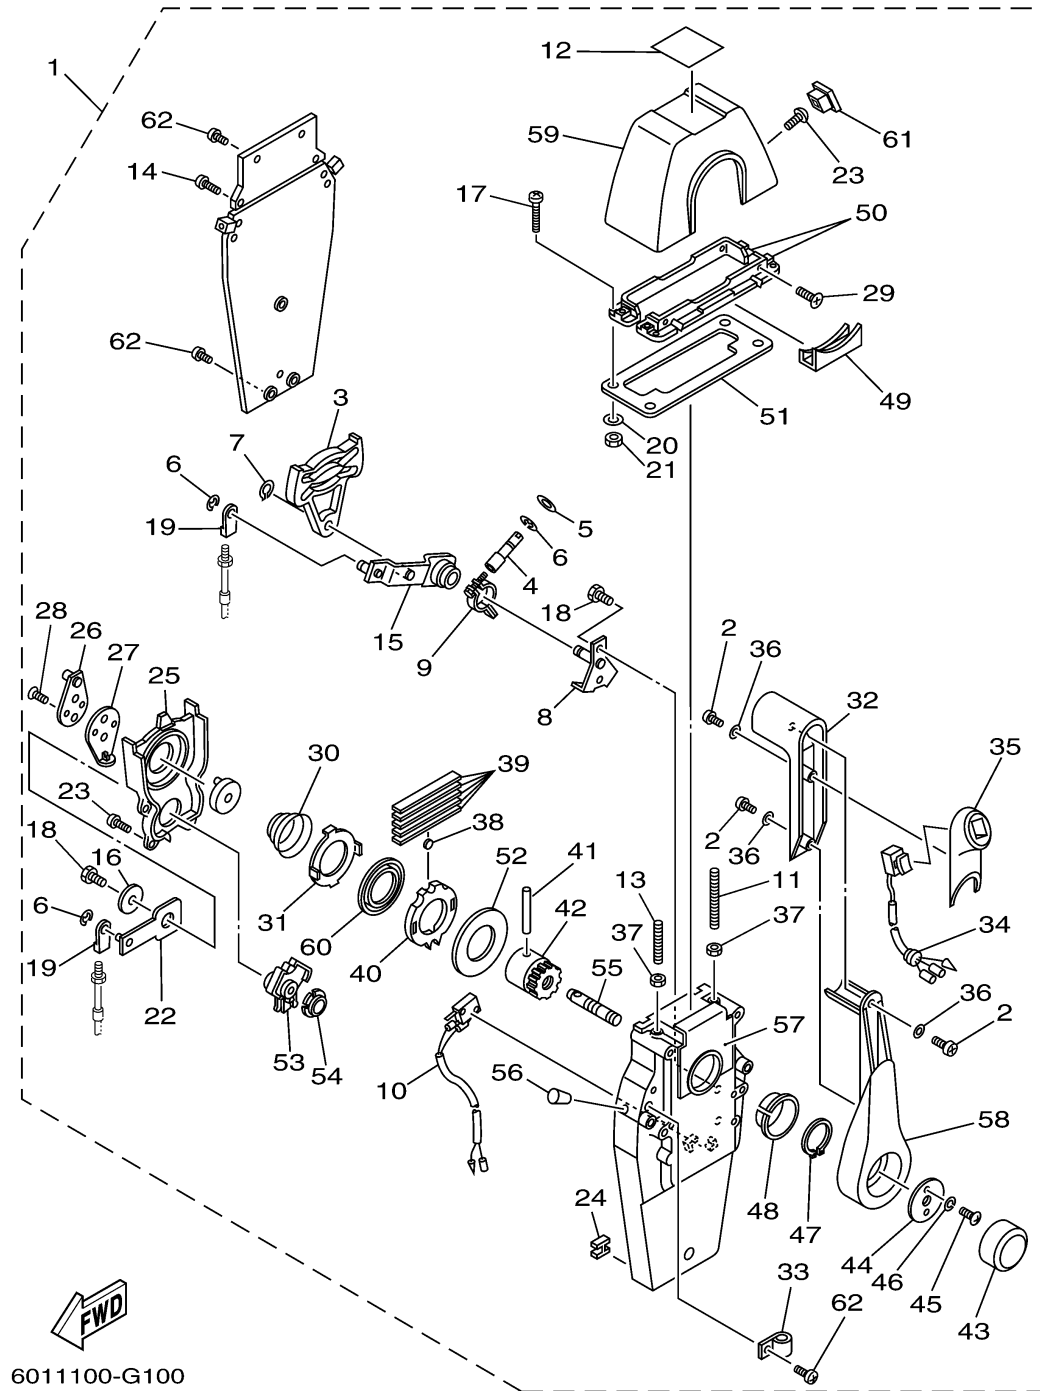

CONTROL BINNACLE PREMIUM SINGLE

704 REMOTE CONTROL (PREMIUM SINGLE)

6011100-G100

Ref No.	Part Number	Description	Qty	Remarks
41	EL8-48164-00-00	..PIN 2	1	
42	704-48242-10-00	..SHAFT, DRIVE	1	
43	6X3-48225-20-00	..COVER	1	
44	704-48192-00-00	..WASHER 2	1	
45	97890-06018-00	..SCREW, PAN HEAD	2	
46	92990-06300-00	..WASHER, INTERNAL TOOTH	2	
47	EL8-48279-00-00	..CIRCLIP 2	1	
48	704-48234-00-00	..BUSHING 1	1	
49	704-48219-P0-00	..COVER, LEAD	1	
50	704-48144-10-00	..PLATE, STOPPER 2	2	
51	704-48176-00-00	..GROMMET	1	
52	704-48192-P0-00	..WASHER 2	1	
53	704-48233-00-00	..GEAR 2	1	
54	704-48235-00-00	..BUSHING	1	
55	704-48153-00-00	..SHAFT, FREE ACCEL.	1	
56	704-48166-00-00	..PLUG	1	
57	704-48284-P0-00	..GROMMET	1	
58	704-48221-P0-00	..LEVER, CONTROL	1	
59	704-48119-31-00	..COVER	1	
60	704-48178-10-00	..PLATE, SHIFT	1	

CONTINUED ON NEXT FRAME >