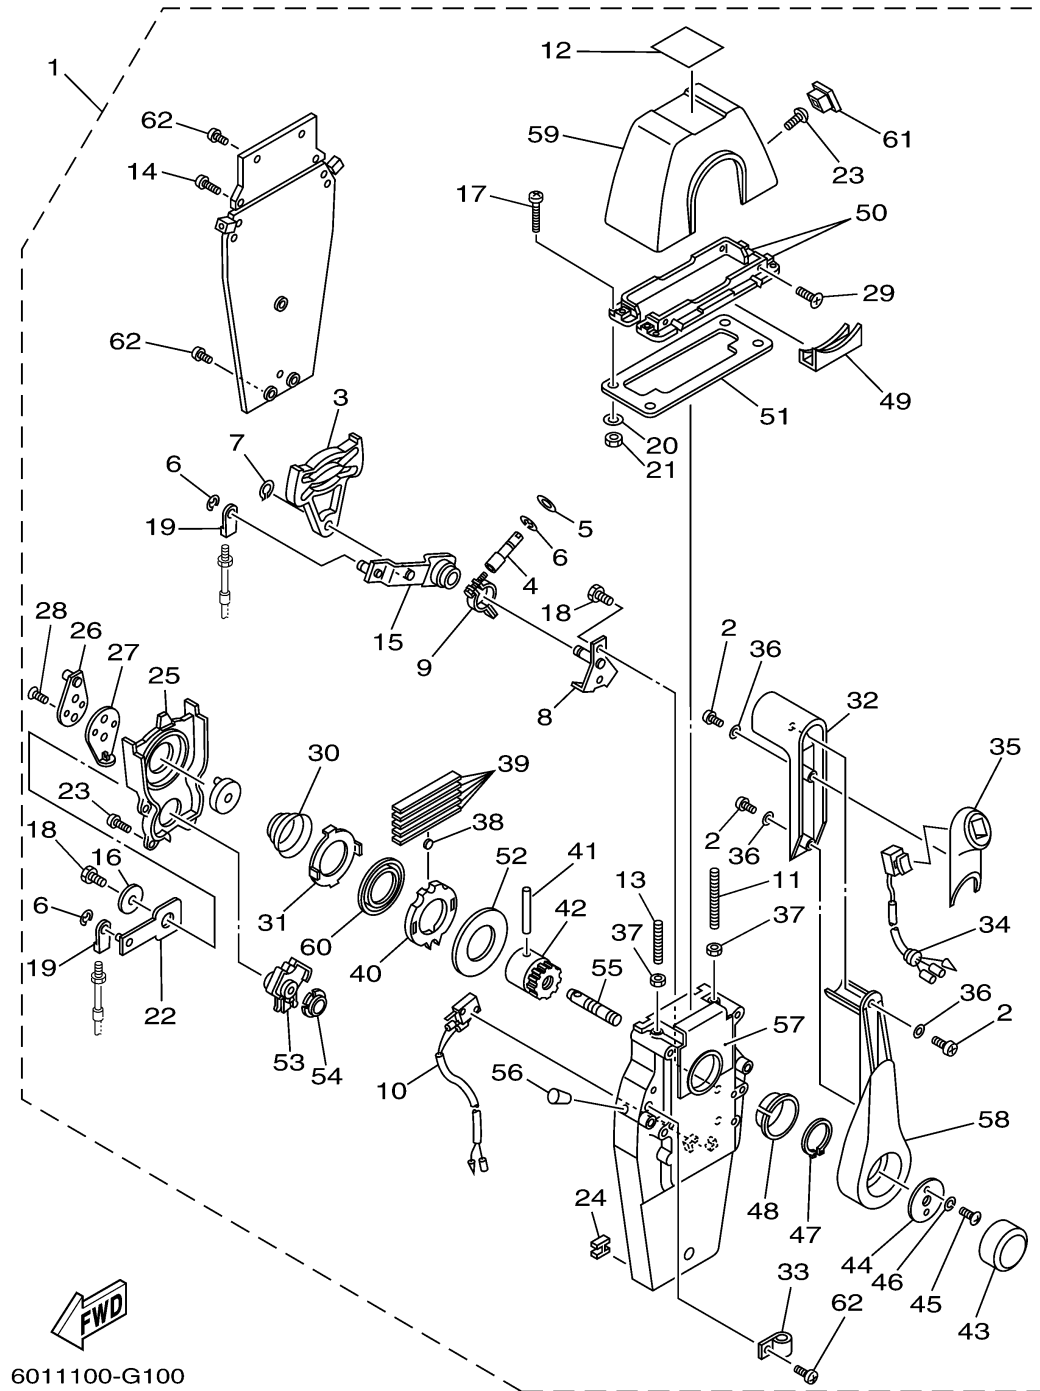

CONTROL BINNACLE PREMIUM SINGLE

704 REMOTE CONTROL (PREMIUM SINGLE)

Ref No.	Part Number	Description	Qty	Remarks
61	704-48167-01-00	..PLUG	1	
62	97890-05016-00	...SCREW, PAN HEAD	3