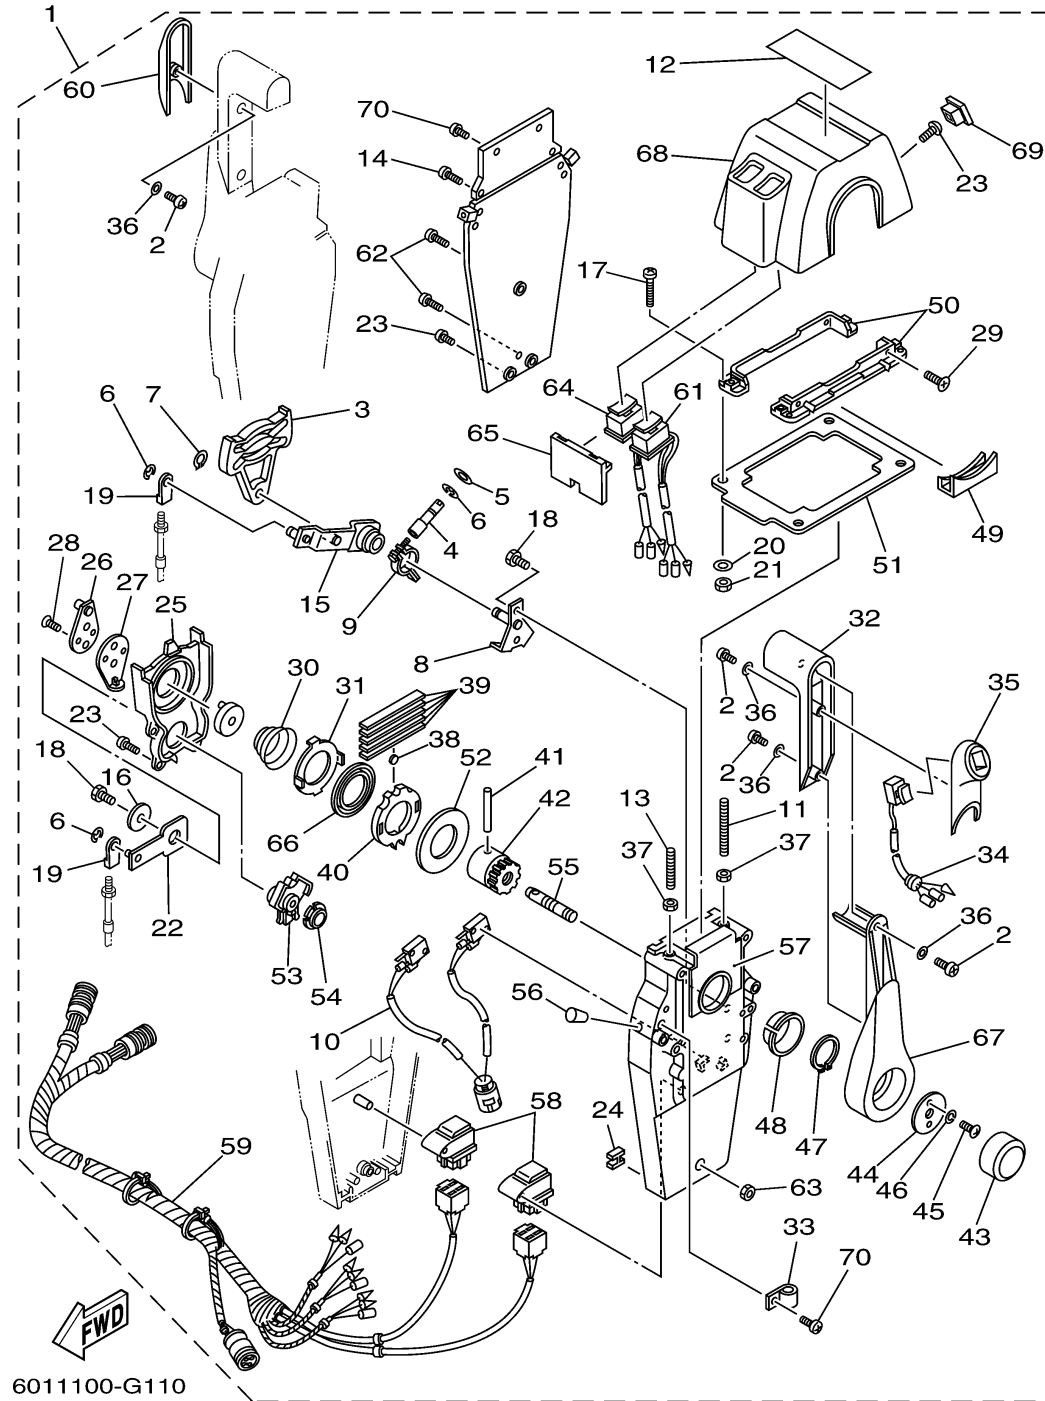

# CONTROL BINNACLE PREMIUM TWIN

704 REMOTE CONTROL (PREMIUM TWIN)

Ref No.	Part Number	Description	Qty	Remarks
1	704-48207-P1-00	REMOTE CONTROL ASSY	1	WITH PT/T SW.
2	704-48129-00-00	. SCREW 3	6	
3	EL8-48251-00-00	. PLATE, CAM	2	
4	704-48265-00-00	. SHAFT, FRICTION	2	
5	701-48246-00-00	. SPACER	2	
6	93430-06024-00	. CIRCLIP	8	
7	EL8-48259-00-00	. CIRCLIP 1	2	
8	704-48262-00-00	. SHAFT, THROTTLE	2	
9	704-48264-00-00	. THROTTLE, FRICTION	2	
10	704-82540-30-00	. NEUTRAL SWITCH ASSY	1	
11	EL8-48281-00-00	. SCREW	2	
12	704-48215-30-00	. GRAPHIC	1	
13	704-48281-00-00	. SCREW	2	
14	97890-05025-00	. SCREW, PAN HEAD	4	
15	704-48261-00-00	. ARM, THROTTLE	2	
16	EL8-48191-00-00	. WASHER 1	2	
17	704-48283-00-00	. SCREW	4	
18	97380-06018-00	. BOLT	6	
19	703-48345-01-00	. CABLE END, REMOTE CONTROL 2	4	
20	704-48287-00-00	. WASHER	4	

# CONTROL BINNACLE PREMIUM TWIN

704 REMOTE CONTROL (PREMIUM TWIN)

Ref No.	Part Number	Description	Qty	Remarks
21	95380-05600-00	..NUT	4	
22	704-48271-00-00	..ARM, SHIFT	2	
23	EL8-48127-00-00	..SCREW 1	18	
24	703-48358-00-00	..ANCHOR, CABLE	2	
25	704-48231-00-00	..HOUSING, GEAR	2	
26	EL8-48241-00-00	..ARM, DRIVE	2	
27	EL8-48254-00-00	..STOPPER, THROTTLE ADJUSTING	2	
28	92780-06020-00	..SCREW, FLAT HEAD	4	
29	98780-05018-00	..SCREW, FLAT HEAD	4	
30	EL8-48244-00-00	..SPRING, FREE ACCEL.	2	
31	EL8-48245-00-00	..PLATE, LOCK	2	
32	704-48222-P0-00	..GRIP, CONTROL LEVER	2	
33	704-82594-00-00	..CLAMP	1	
34	704-82563-51-00	..TRIM & TILT SWITCH ASSY	1	
35	704-48229-P1-00	..GRIP, CONTROL LEVER	1	
36	92990-05300-00	..WASHER, INTERNAL TOOTH	6	
37	95380-06600-00	..NUT, HEXAGON	4	
38	701-48248-00-00	..ROLLER, FREE ACCEL.	2	
39	704-48238-00-00	..SPRING, DETENT	10	
40	704-48232-P1-00	..GEAR	2	