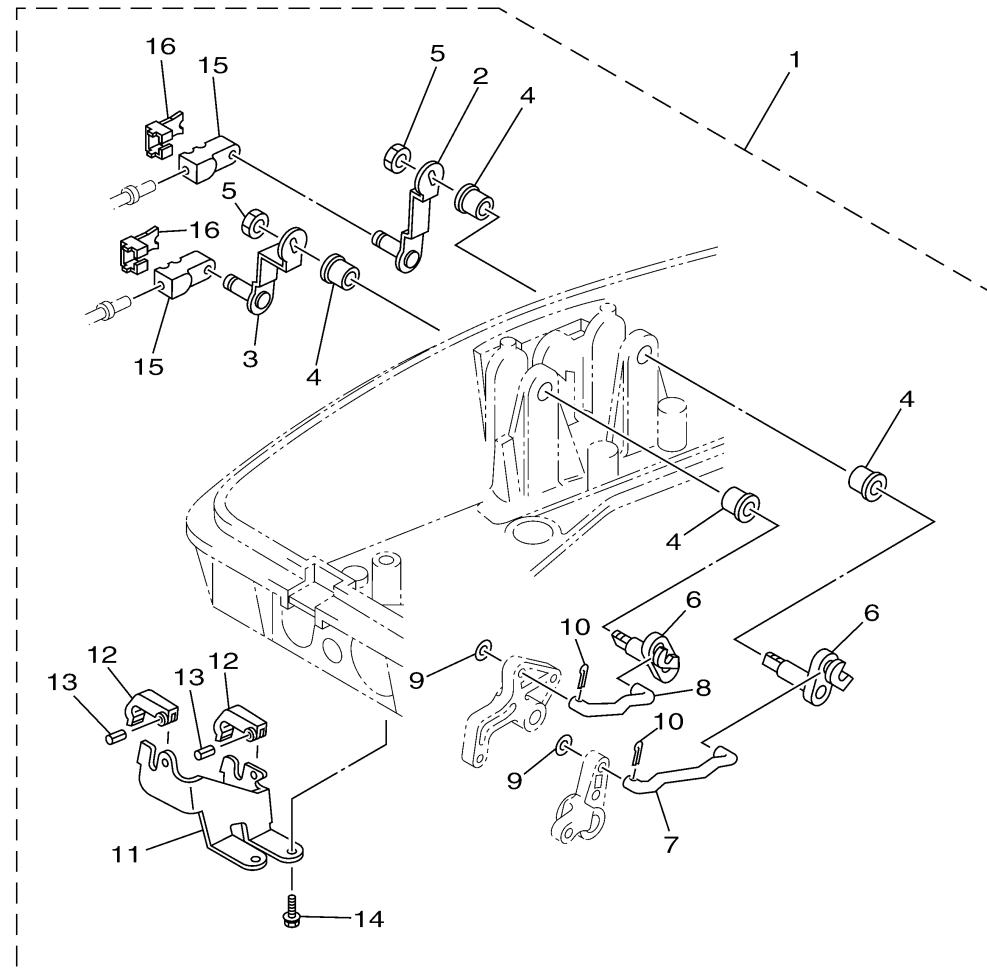

Part No.	Applicable model
6L2-48501-11	20D, 25N

REMOTE CONTROL ATTACH 25E

Ref No.	Part Number	Description	Qty	Remarks
1	6L2-48501-11-00	REMOTE CONT. ATTACHMENT ASSY.	1	
2	6L2-48544-01-00	..LEVER, SHIFTCONTROL	1	
3	6L2-48534-01-00	..THROTTLE LEVER, CONTROL	1	
4	90386-10009-00	..BUSH	4	
5	95780-08300-00	..NUT, FLANGE	2	
6	6L2-42154-01-00	..LEVER, THROTTLE CONTROL	2	
7	6L2-42191-01-00	..ROD 1	1	
8	6L2-42192-20-00	..ROD 2	1	
9	90202-05088-00	..WASHER, PLATE	2	
10	91490-20010-00	..PIN. COTTER	2	
11	6L2-48531-00-00	..BRACKET, REMOTE CONTROL 1	1	
12	682-48538-50-00	..CLAMP, CABLE 1	2	
13	91690-30012-00	..PIN, SPRING	2	
14	90105-06M23-00	..BOLT FLANGE	2	
15	6G8-26363-00-00	..END, WIRE 1	2	
16	6G8-26364-00-00	..END, CABLE	2	

601R10R-M520