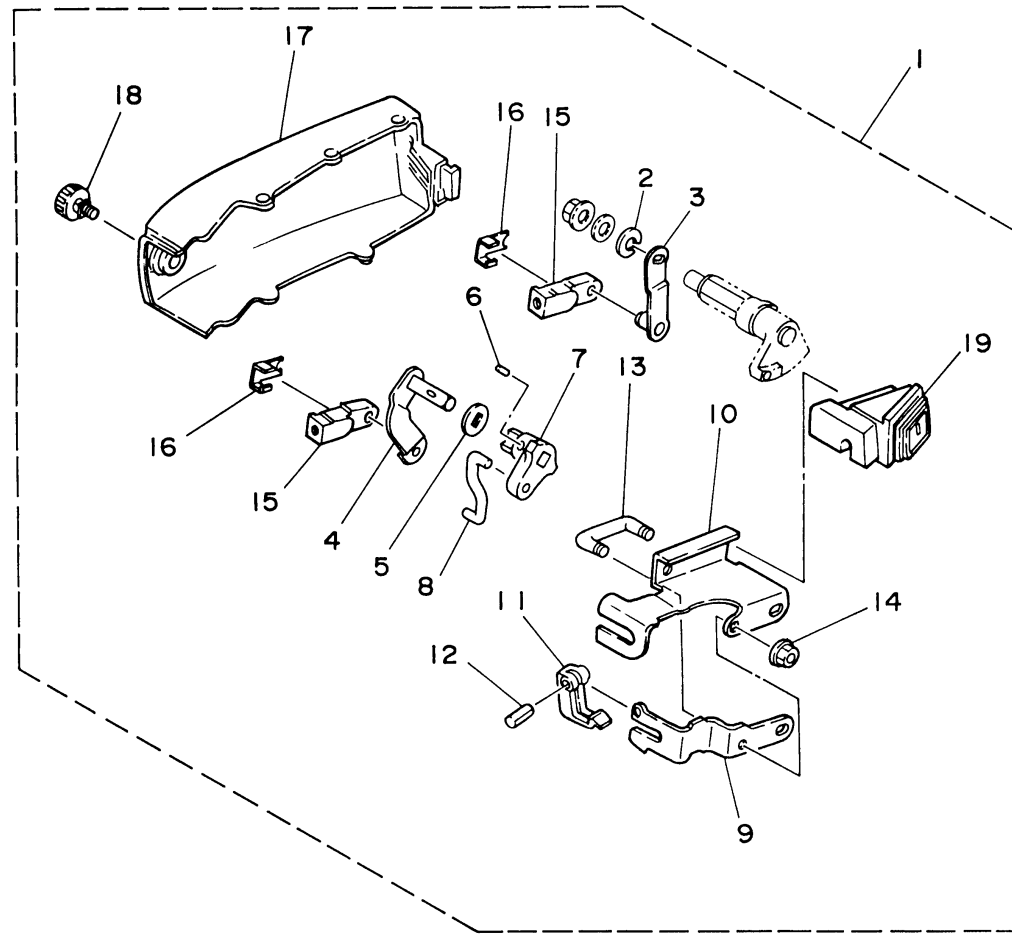

Part No.	Applicable model
6J8-48501-03-4D	30D
6J8-48501-11	30D

## REMOTE CONTROL ATTACH 25M 30M

Ref No.	Part Number	Description	Qty	Remarks
1	6J8-48501-11-00	REMOTE CONT. ATTACHMENT ASSY.	1	UR
1	6J8-48501-03-4D	REMOTE CONT. ATTACHMENT ASSY.	1	UR
2	92990-08100-00	. WASHER, SPRING	1	
3	6J8-48534-00-00	. .THROTTLE LEVER, CONTROL	1	
4	6J8-48544-01-00	. .LEVER, SHIFTCONTROL	1	
5	6J8-44177-00-00	. .WASHER	1	
6	90254-03M03-00	. .PIN, SPRING	1	
7	6J8-44173-02-00	. .LEVER, SHIFT CONTROL	1	
8	6J8-42169-01-00	. .JOINT	1	
9	6J8-48531-00-00	. .BRACKET, REMOTE CONTROL 1	1	
10	6J8-48532-00-00	. .BRACKET, REMOTE CONTROL 2	1	
11	682-48538-50-00	. .CLAMP, CABLE 1	1	
12	91690-30012-00	. .PIN, SPRING	1	
13	90109-06M29-00	. .BOLT	1	
14	90179-06M24-00	. NUT	2	
15	6G8-26363-00-00	. .END, WIRE 1	2	
16	6G8-26364-00-00	. .END, CABLE	2	
17	6J8-42723-51-00	. .COVER, BOTTOM	1	
18	6J8-42846-00-00	. .SCREW	1	
19	6J8-42724-10-00	. .GROMMET	1	

6011100-G410