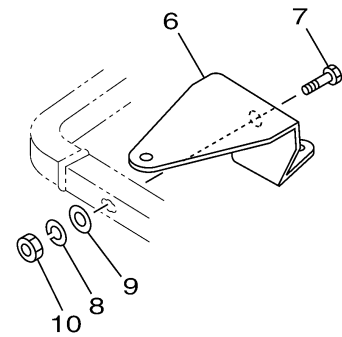

## STEERING HOOK

Part No.	Applicable model	Remarks
6L2-48511-00	20D, 25N	Steering guide type

Part No.	Applicable model	Remarks
6J8-48511-52	30D	Steering guide type

Part No.	Applicable model	Remarks
676-48511-02	E40J, E40G EK40J, EK40G	Steering guide type

Part No.	Applicable model	Remarks
63D-48511-01	40V, 50H FT50C, F50D	Steering guide type

Part No.	Applicable model	Remarks
688-48511-12	75C, 90A 75A, 85A	Steering guide type

601R10R-M600

## STEERING HOOK 1

Ref No.	Part Number	Description	Qty	Remarks
1	6L2-48511-00-00	HOOK, STEERING	1	STEERING GUIDE
2	90185-10027-00	NUT, SELF-LOCKING	1	
3	92990-10600-00	WASHER, PLATE	1	
4	97075-10040-00	BOLT	1	
5	6J8-48511-52-00	HOOK, STEERING	1	STEERING GUIDE
6	676-48511-02-00	HOOK, STEERING	1	STEERING GUIDE
7	97075-10040-00	BOLT	1	
8	92990-10100-00	WASHER, SPRING	1	
9	92990-10600-00	WASHER, PLATE	1	
10	95380-10600-00	NUT	1	
11	63D-48511-01-00	HOOK, STEERING	1	STEERING GUIDE
12	688-48511-12-00	HOOK, STEERING	1	STEERING GUIDE