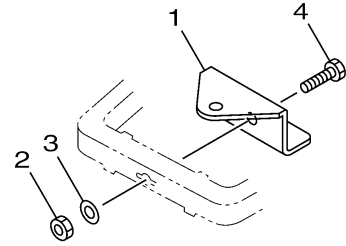

## STEERING HOOK

Part No.	Applicable model	Remarks
6L2-48511-00	20D, 25N	Steering guide type

Part No.	Applicable model	Remarks
6J8-48511-52	30D	Steering guide type

Part No.	Applicable model	Remarks
676-48511-02	E40J, E40G EK40J, EK40G	Steering guide type

Part No.	Applicable model	Remarks
63D-48511-01	40V, 50H FT50C, F50D	Steering guide type

Part No.	Applicable model	Remarks
688-48511-12	75C, 90A 75A, 85A	Steering guide type

601R10R-M600

## STEERING HOOK 1

Ref No.	Part Number	Description	Qty	Remarks
1	6L2-48511-00-00	HOOK, STEERING	1	STEERING GUIDE
2	90185-10027-00	NUT, SELF-LOCKING	1	
3	92990-10600-00	WASHER, PLATE	1	
4	97075-10040-00	BOLT	1	
5	6J8-48511-52-00	HOOK, STEERING	1	STEERING GUIDE
6	676-48511-02-00	HOOK, STEERING	1	STEERING GUIDE
7	97075-10040-00	BOLT	1	
8	92990-10100-00	WASHER, SPRING	1	
9	92990-10600-00	WASHER, PLATE	1	
10	95380-10600-00	NUT	1	
11	63D-48511-01-00	HOOK, STEERING	1	STEERING GUIDE
12	688-48511-12-00	HOOK, STEERING	1	STEERING GUIDE