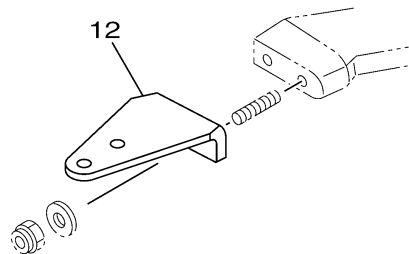

## STEERING HOOK

Part No.	Applicable model	Remarks
6L2-48511-00	20D, 25N	Steering guide type

Part No.	Applicable model	Remarks
6J8-48511-52	30D	Steering guide type

Part No.	Applicable model	Remarks
676-48511-02	E40J, E40G EK40J, EK40G	Steering guide type

Part No.	Applicable model	Remarks
63D-48511-01	40V, 50H FT50C, F50D	Steering guide type

Part No.	Applicable model	Remarks
688-48511-12	75C, 90A 75A, 85A	Steering guide type

601R10R-M600

## STEERING HOOK 1

Ref No.	Part Number	Description	Qty	Remarks
1	6L2-48511-00-00	HOOK, STEERING	1	STEERING GUIDE
2	90185-10027-00	NUT, SELF-LOCKING	1	
3	92990-10600-00	WASHER, PLATE	1	
4	97075-10040-00	BOLT	1	
5	6J8-48511-52-00	HOOK, STEERING	1	STEERING GUIDE
6	676-48511-02-00	HOOK, STEERING	1	STEERING GUIDE
7	97075-10040-00	BOLT	1	
8	92990-10100-00	WASHER, SPRING	1	
9	92990-10600-00	WASHER, PLATE	1	
10	95380-10600-00	NUT	1	
11	63D-48511-01-00	HOOK, STEERING	1	STEERING GUIDE
12	688-48511-12-00	HOOK, STEERING	1	STEERING GUIDE