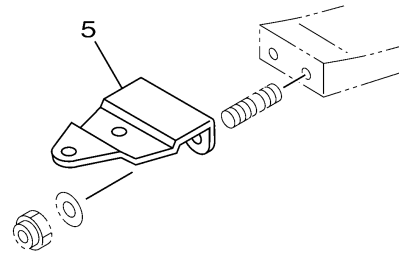

## STEERING HOOK

Part No.	Applicable model	Remarks
6L2-48511-00	20D, 25N	Steering guide type

Part No.	Applicable model	Remarks
6J8-48511-52	30D	Steering guide type

Part No.	Applicable model	Remarks
676-48511-02	E40J, E40G EK40J, EK40G	Steering guide type

Part No.	Applicable model	Remarks
63D-48511-01	40V, 50H FT50C, F50D	Steering guide type

Part No.	Applicable model	Remarks
688-48511-12	75C, 90A 75A, 85A	Steering guide type

601R10R-M600

## STEERING HOOK 1

Ref No.	Part Number	Description	Qty	Remarks
1	6L2-48511-00-00	HOOK, STEERING	1	STEERING GUIDE
2	90185-10027-00	NUT, SELF-LOCKING	1	
3	92990-10600-00	WASHER, PLATE	1	
4	97075-10040-00	BOLT	1	
5	6J8-48511-52-00	HOOK, STEERING	1	STEERING GUIDE
6	676-48511-02-00	HOOK, STEERING	1	STEERING GUIDE
7	97075-10040-00	BOLT	1	
8	92990-10100-00	WASHER, SPRING	1	
9	92990-10600-00	WASHER, PLATE	1	
10	95380-10600-00	NUT	1	
11	63D-48511-01-00	HOOK, STEERING	1	STEERING GUIDE
12	688-48511-12-00	HOOK, STEERING	1	STEERING GUIDE