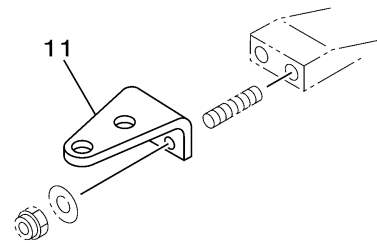

## STEERING HOOK

Part No.	Applicable model	Remarks
6L2-48511-00	20D, 25N	Steering guide type

Part No.	Applicable model	Remarks
6J8-48511-52	30D	Steering guide type

Part No.	Applicable model	Remarks
676-48511-02	E40J, E40G EK40J, EK40G	Steering guide type

Part No.	Applicable model	Remarks
63D-48511-01	40V, 50H FT50C, F50D	Steering guide type

Part No.	Applicable model	Remarks
688-48511-12	75C, 90A 75A, 85A	Steering guide type

601R10R-M600

## STEERING HOOK 1

Ref No.	Part Number	Description	Qty	Remarks
1	6L2-48511-00-00	HOOK, STEERING	1	STEERING GUIDE
2	90185-10027-00	NUT, SELF-LOCKING	1	
3	92990-10600-00	WASHER, PLATE	1	
4	97075-10040-00	BOLT	1	
5	6J8-48511-52-00	HOOK, STEERING	1	STEERING GUIDE
6	676-48511-02-00	HOOK, STEERING	1	STEERING GUIDE
7	97075-10040-00	BOLT	1	
8	92990-10100-00	WASHER, SPRING	1	
9	92990-10600-00	WASHER, PLATE	1	
10	95380-10600-00	NUT	1	
11	63D-48511-01-00	HOOK, STEERING	1	STEERING GUIDE
12	688-48511-12-00	HOOK, STEERING	1	STEERING GUIDE