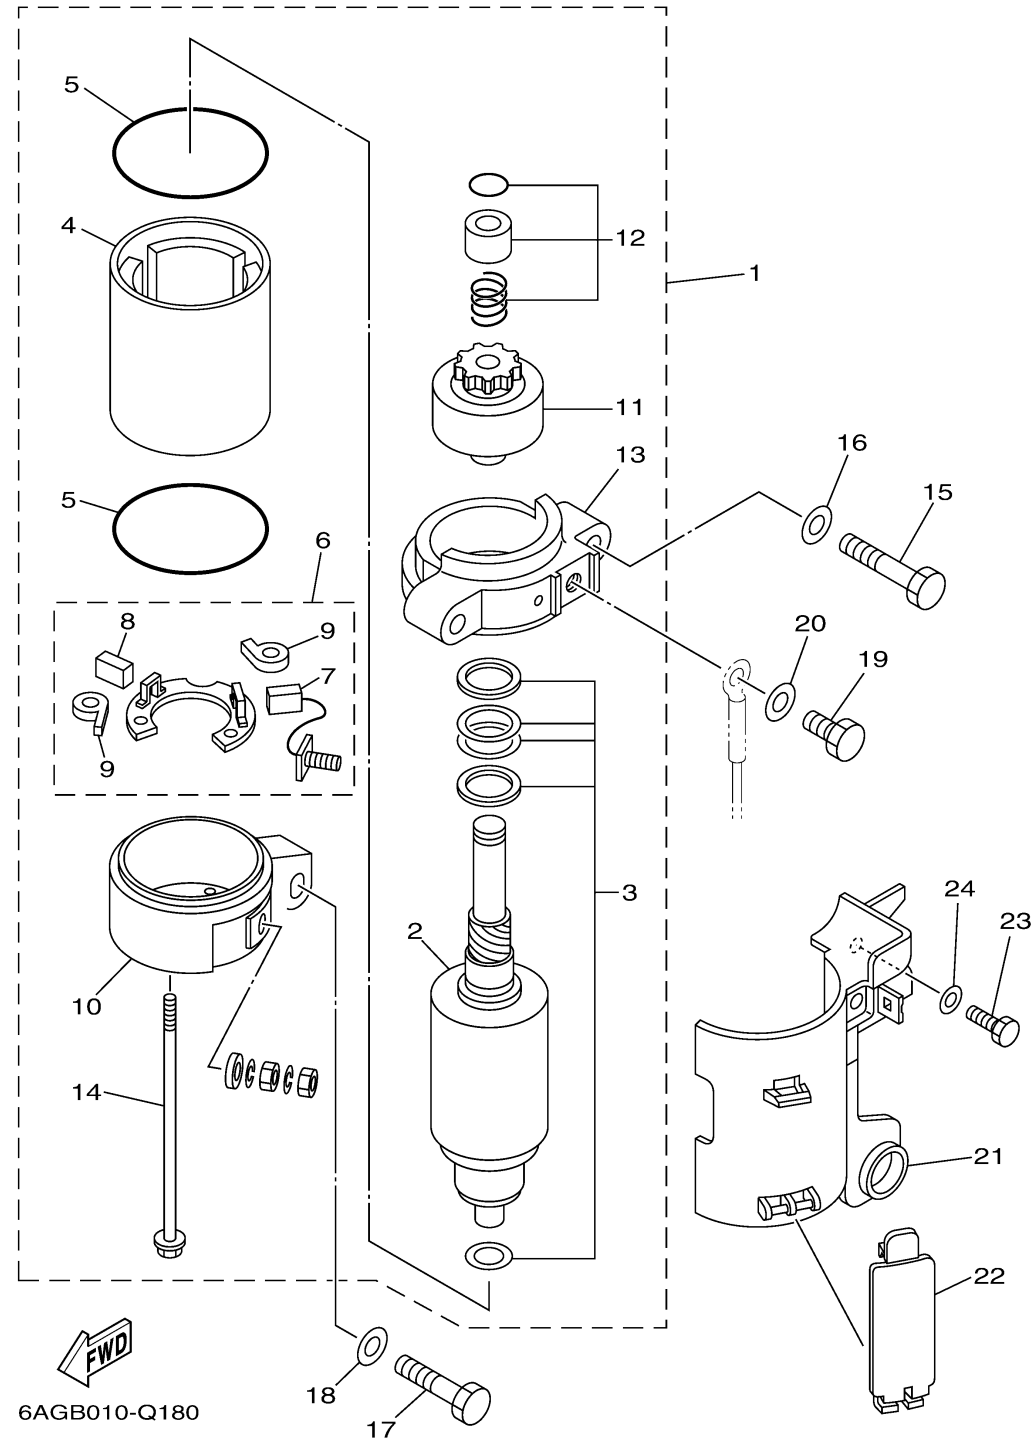

# STARTING MOTOR

Ref No.	Part Number	Description	Qty	Remarks
1	6AH-81800-01-00	STARTING MOTOR ASSY	0	
2	689-81850-11-00	. ARMATURE ASSY	0	
3	689-81809-11-00	. WASHER KIT	0	
4	689-81810-11-00	. STATOR ASSY	0	
5	689-81847-11-00	. O-RING	0	
6	689-81840-11-00	. BRUSH HOLDER ASSY	0	
7	689-81811-11-00	.. BRUSH 1	0	
8	689-81812-11-00	.. BRUSH 2	0	
9	689-81813-10-00	.. SPRING, BRUSH	0	
10	6AH-81820-01-00	. REAR BRACKET ASSY	0	
11	689-81807-12-00	. GEAR ASSY, STARTING MOTOR	0	
12	68T-81857-00-00	. PINION STOPPER SET	0	
13	6AH-81830-00-00	. FRONT BRACKET ASSY	0	
14	689-81826-10-00	. BOLT	0	
15	97013-08045-00	BOLT	0	
16	92903-08600-00	WASHER, PLATE	0	
17	97013-08035-00	BOLT	0	
18	92903-08600-00	WASHER, PLATE	0	
19	97095-08016-00	BOLT	0	
20	92995-08600-00	WASHER	0	

# STARTING MOTOR

Ref No.	Part Number	Description	Qty	Remarks
21	6AH-81942-00-00	COVER	0	
22	6AH-82581-00-00	STAY, CORD CLAMP	0	
23	97095-06014-00	BOLT	0	
24	92995-06600-00	WASHER	0	