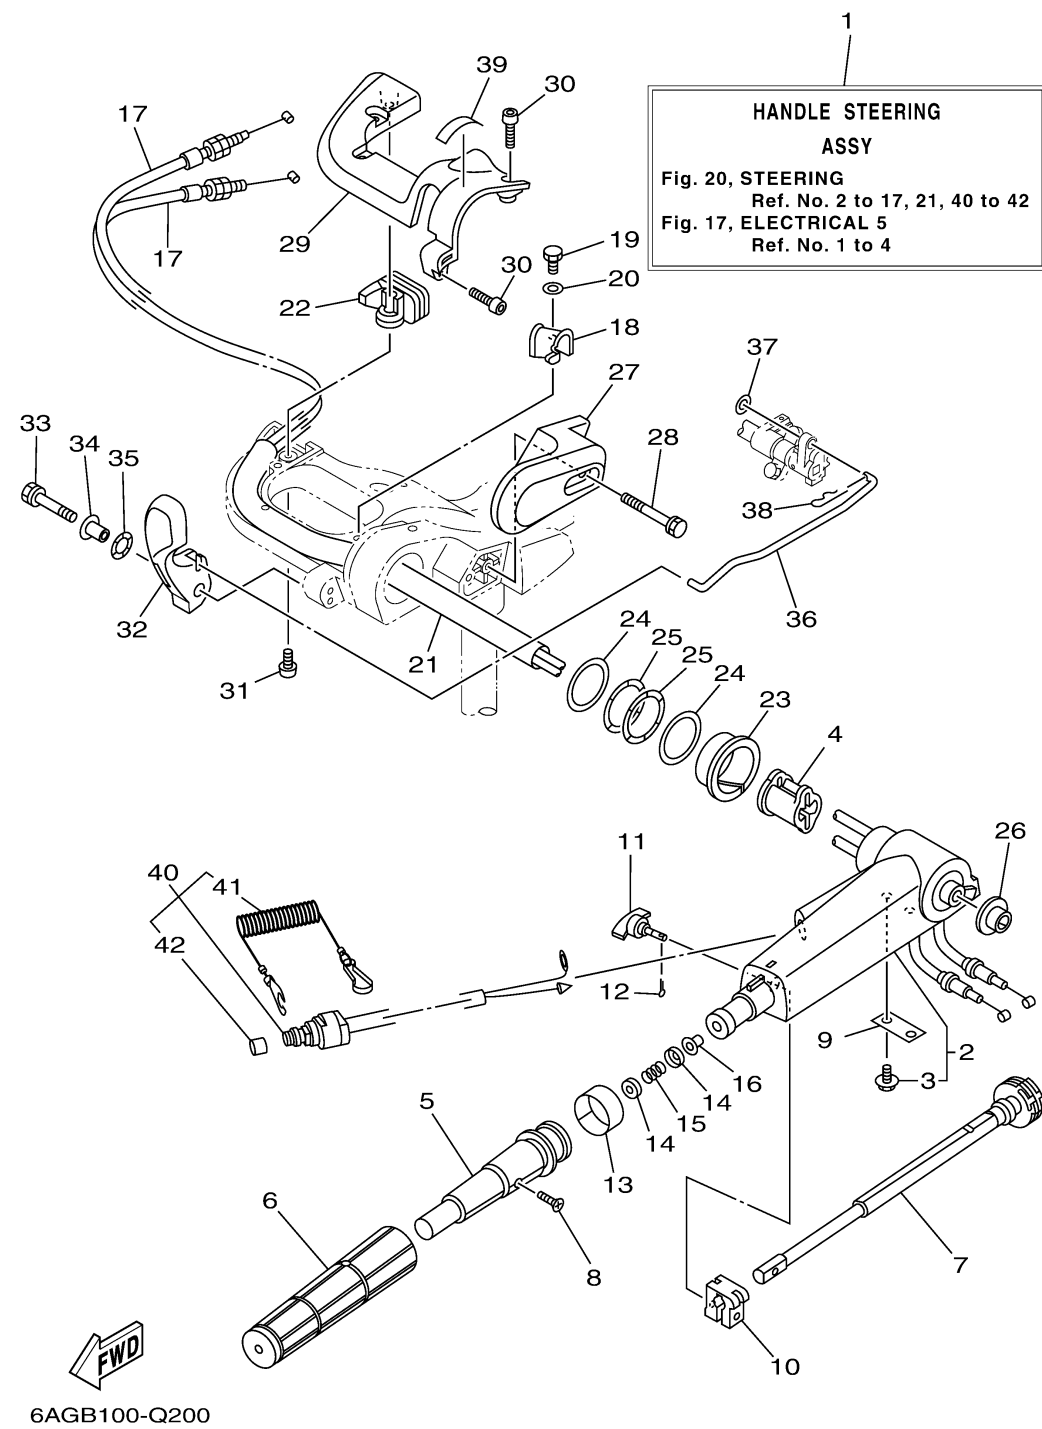

STEERING

Ref No.	Part Number	Description	Qty	Remarks
1	6AH-W0084-03-8D	HANDLE STEERING ASSY	1	
1	6AH-W0084-13-8D	HANDLE STEERING ASSY	0	
2	6AH-42101-12-8D	HANDLE, STEERING	0	
2	6AH-42101-02-8D	HANDLE, STEERING	1	
3	90109-06M86-00	. BOLT	2	
4	6AH-26288-00-00	GROMMET, CABLE	1	
5	66M-42119-01-00	GRIP, STEERING HANDLE	1	
6	67D-42177-00-00	RUBBER, HANDLE	1	
7	65W-42138-00-00	LEVER, THROTTLE	1	
8	90152-05011-00	SCREW, COUNTERSUNK	1	
9	65W-42159-00-00	STAY	1	
10	6G1-42126-00-00	FRICITION, STEERING HANDLE GRIP	1	
11	65W-42125-00-00	BOLT, FRICTION ADJUSTING	1	
12	91490-16010-00	PIN. COTTER	1	
13	6J0-42137-10-00	INDICATOR, THROTTLE	1	
14	6X4-44188-00-00	WASHER	2	
15	90501-23215-00	SPRING, COMPRESSION	1	
16	90386-08004-00	BUSH	1	
17	6AH-26311-00-00	WIRE, THROTTLE 1	2	
18	6AH-44554-00-00	PLATE	1	

CONTINUED ON NEXT FRAME >

STEERING

Ref No.	Part Number	Description	Qty	Remarks
19	97095-06014-00	BOLT	1	
20	92995-06600-00	WASHER	1	
21	6AH-2634E-00-00	PROTECTOR 1	1	
22	6AH-42551-00-00	GROMMET	1	
23	90386-45001-00	BUSH	1	
24	90201-39008-00	WASHER, PLATE	2	
25	90206-39001-00	WASHER, WAVE	2	
26	90381-20001-00	BUSH, SOLID	1	
27	6AH-42131-00-8D	COVER, HANDLE STEERING	1	
28	97595-06555-00	BOLT, WITH WASHER	2	
29	6AH-42532-A0-00	COVER	1	
30	90111-06072-00	BOLT,HEX. SOCKET BUTTON	4	
31	97780-60520-00	SCREW, TAPPING	1	
32	6AH-44111-00-00	HANDLE, GEAR SHIFT	1	
33	90119-06M05-00	BOLT, WITH WASHER	1	
34	90387-06M86-00	COLLAR	1	
35	90206-15M18-00	WASHER, WAVE	1	
36	6AH-44124-00-00	LINK, SHIFT ROD	1	
37	92990-06200-00	WASHER, PLAIN	1	
38	90468-18008-00	CLIP	1	

CONTINUED ON NEXT FRAME >

STEERING

Ref No.	Part Number	Description	Qty	Remarks
39	6X3-44191-00-00	INDICATOR, SHIFT	1	
40	6AH-82575-00-00	ENGINE STOP SWITCH ASSY	1	
41	682-82556-00-00	. LANYARD, STOP SWITCH	1	
42	689-8257Y-00-00	. CAP	1	