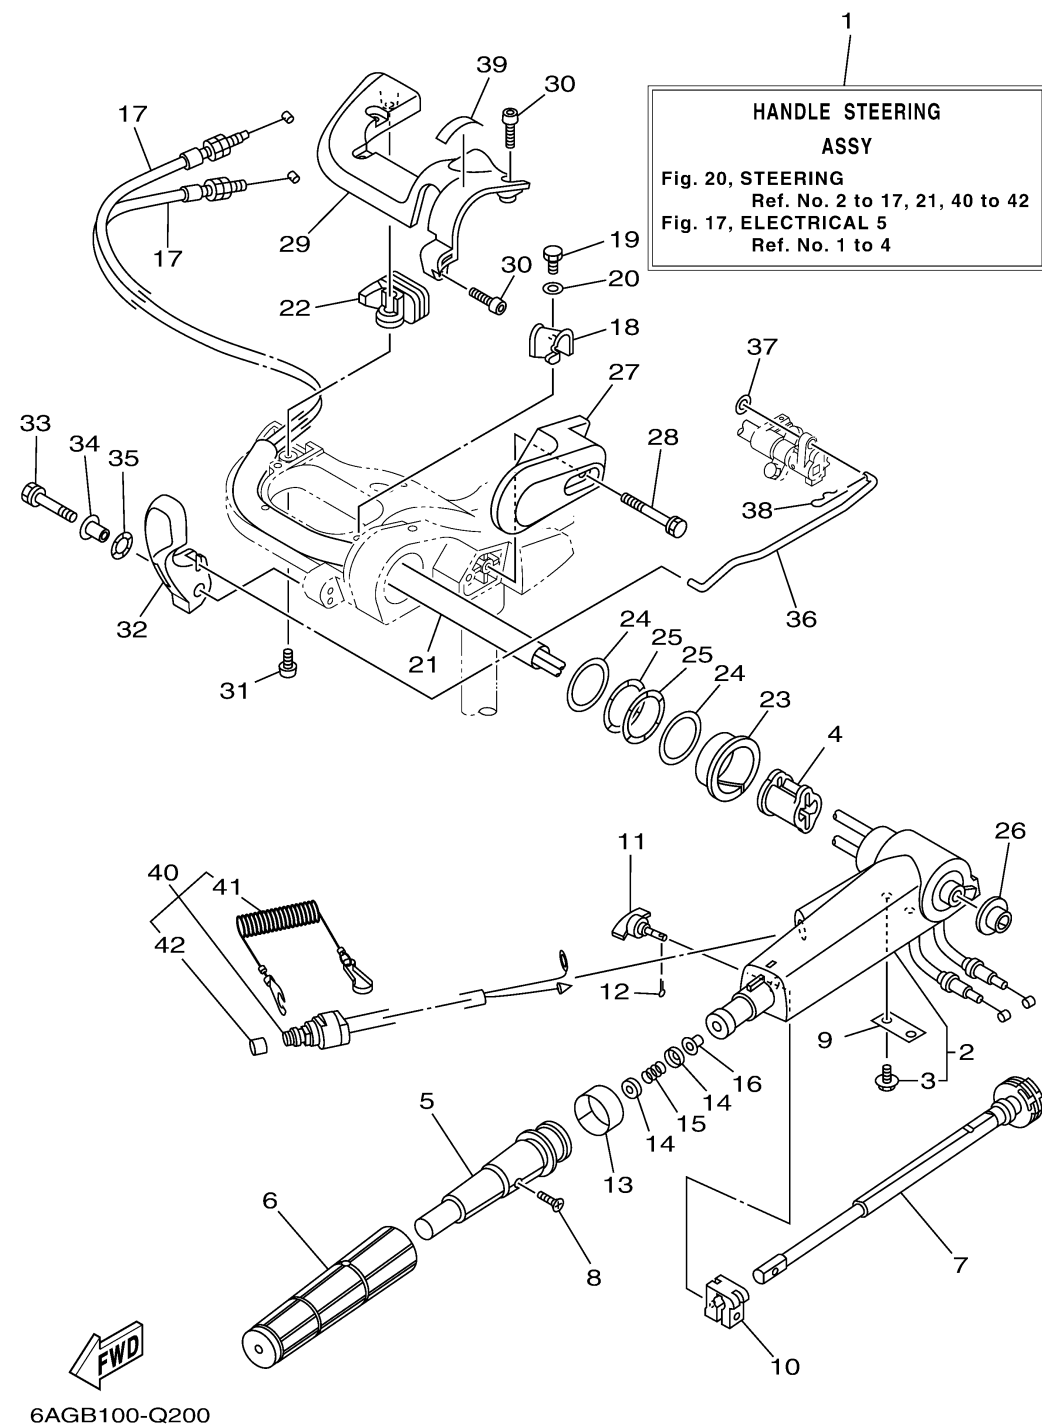

STEERING

Ref No.	Part Number	Description	Qty	Remarks
1	6AH-W0084-03-8D	HANDLE STEERING ASSY	1	
1	6AH-W0084-13-8D	HANDLE STEERING ASSY	0	
2	6AH-42101-12-8D	HANDLE, STEERING	0	
2	6AH-42101-02-8D	HANDLE, STEERING	1	
3	90109-06M86-00	. BOLT	2	
4	6AH-26288-00-00	GROMMET, CABLE	1	
5	66M-42119-01-00	GRIP, STEERING HANDLE	1	
6	67D-42177-00-00	RUBBER, HANDLE	1	
7	65W-42138-00-00	LEVER, THROTTLE	1	
8	90152-05011-00	SCREW, COUNTERSUNK	1	
9	65W-42159-00-00	STAY	1	
10	6G1-42126-00-00	FRICITION, STEERING HANDLE GRIP	1	
11	65W-42125-00-00	BOLT, FRICTION ADJUSTING	1	
12	91490-16010-00	PIN. COTTER	1	
13	6J0-42137-10-00	INDICATOR, THROTTLE	1	
14	6X4-44188-00-00	WASHER	2	
15	90501-23215-00	SPRING, COMPRESSION	1	
16	90386-08004-00	BUSH	1	
17	6AH-26311-00-00	WIRE, THROTTLE 1	2	
18	6AH-44554-00-00	PLATE	1	

CONTINUED ON NEXT FRAME >

STEERING

Ref No.	Part Number	Description	Qty	Remarks
19	97095-06014-00	BOLT	1	
20	92995-06600-00	WASHER	1	
21	6AH-2634E-00-00	PROTECTOR 1	1	
22	6AH-42551-00-00	GROMMET	1	
23	90386-45001-00	BUSH	1	
24	90201-39008-00	WASHER, PLATE	2	
25	90206-39001-00	WASHER, WAVE	2	
26	90381-20001-00	BUSH, SOLID	1	
27	6AH-42131-00-8D	COVER, HANDLE STEERING	1	
28	97595-06555-00	BOLT, WITH WASHER	2	
29	6AH-42532-A0-00	COVER	1	
30	90111-06072-00	BOLT,HEX. SOCKET BUTTON	4	
31	97780-60520-00	SCREW, TAPPING	1	
32	6AH-44111-00-00	HANDLE, GEAR SHIFT	1	
33	90119-06M05-00	BOLT, WITH WASHER	1	
34	90387-06M86-00	COLLAR	1	
35	90206-15M18-00	WASHER, WAVE	1	
36	6AH-44124-00-00	LINK, SHIFT ROD	1	
37	92990-06200-00	WASHER, PLAIN	1	
38	90468-18008-00	CLIP	1	

CONTINUED ON NEXT FRAME >

STEERING

Ref No.	Part Number	Description	Qty	Remarks
39	6X3-44191-00-00	INDICATOR, SHIFT	1	
40	6AH-82575-00-00	ENGINE STOP SWITCH ASSY	1	
41	682-82556-00-00	. LANYARD, STOP SWITCH	1	
42	689-8257Y-00-00	. CAP	1	