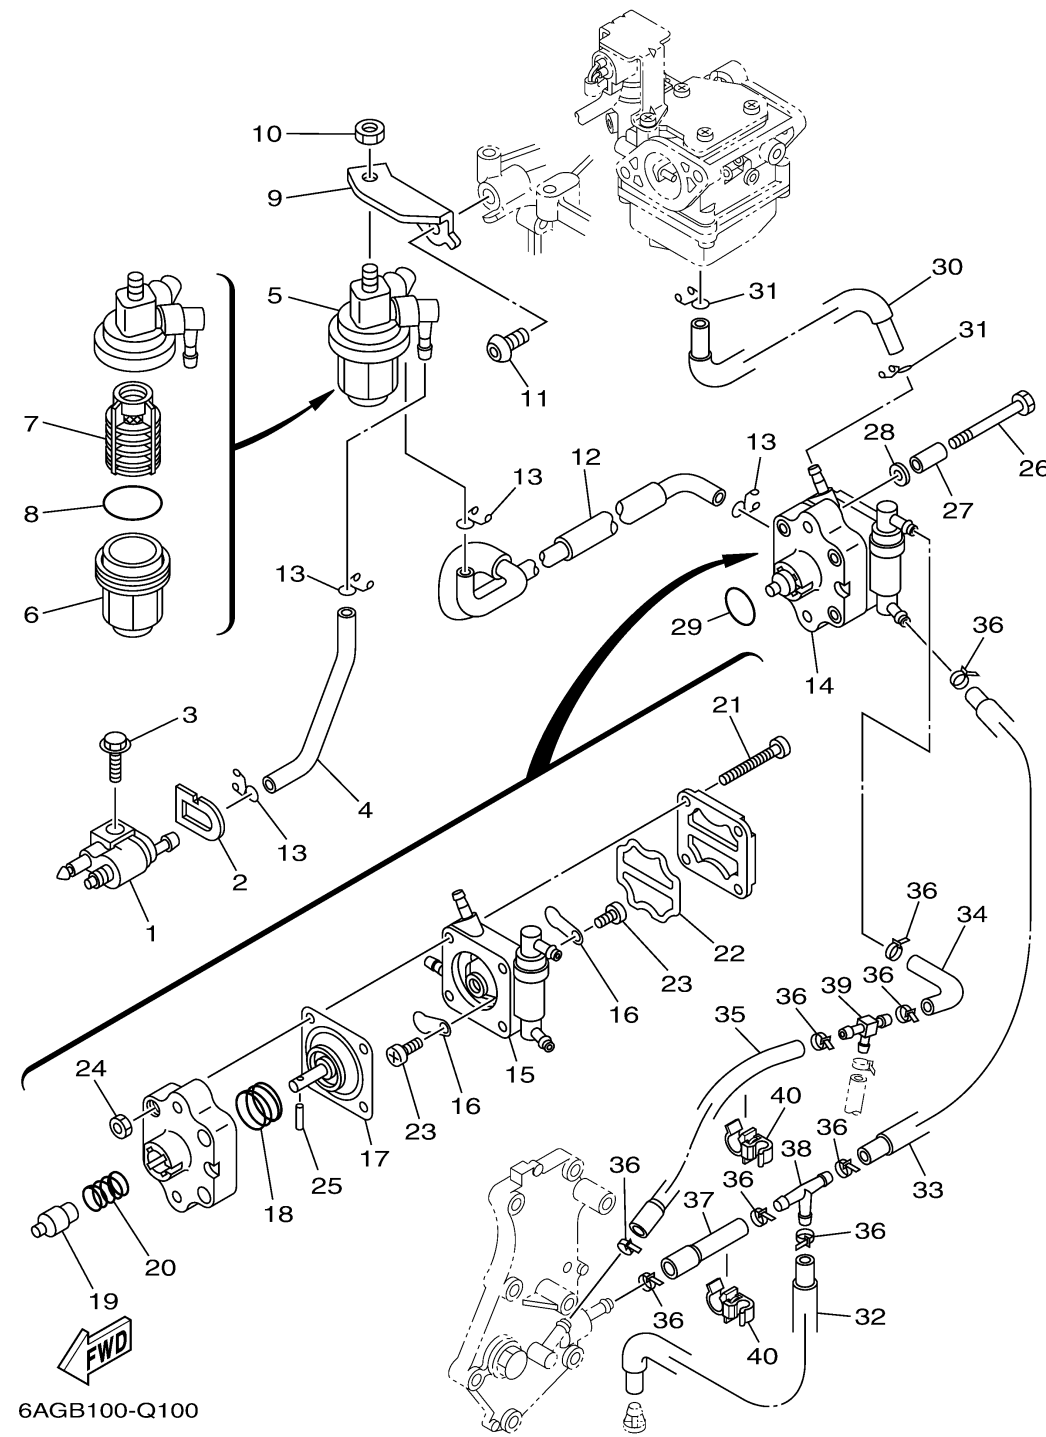

FUEL

Ref No.	Part Number	Description	Qty	Remarks
1	6G1-24304-10-00	FUEL PIPE JOINT COMP. 1	1	
2	61N-24329-00-00	SEAL	1	
3	95895-06020-00	BOLT, FLANGE	1	
4	6AH-24311-10-00	PIPE, FUEL 1	1	
5	61N-24560-10-00	FILTER ASSY	1	
6	61N-24521-00-00	..CUP, FILTER	1	
7	61N-24563-10-00	..ELEMENT, FILTER	1	
8	93210-32738-00	..O-RING	1	
9	6AH-24566-00-00	BRACKET, FILTER	1	
10	95380-08600-00	NUT	1	
11	90111-08055-00	BOLT,HEX. SOCKET BUTTON	1	
12	6AH-24312-10-00	PIPE 2	1	
13	90467-09M17-00	CLIP	4	
14	6AH-24410-00-00	FUEL PUMP ASSY	1	
15	6AH-24413-00-00	..BODY 2	1	
16	6A0-24421-01-00	..VALVE, CHECK	2	
17	66M-24411-11-00	..DIAPHRAGM	1	
18	66M-24423-00-00	..SPRING, DIAPHRAGM	1	
19	66M-13131-10-00	..PLUNGER	1	
20	66M-24454-00-00	..SPRING	1	

CONTINUED ON NEXT FRAME >

FUEL

Ref No.	Part Number	Description	Qty	Remarks
21	66M-24444-00-00	. .SCREW	4	
22	66M-24471-01-00	. .DIAPHRAGM	1	
23	6E7-14325-00-00	. .SCREW, PAN HEAD	2	AP
24	95380-04600-00	. NUT	4	
25	66M-24374-00-00	. .PIN	1	
26	90101-06032-00	BOLT	2	
27	90387-06M17-00	COLLAR	2	
28	90201-06106-00	WASHER, PLATE	2	
29	93210-20M65-00	.O-RING	1	
30	6AH-24313-10-00	PIPE 3	1	
31	90467-09M17-00	CLIP	2	
32	6AH-24321-00-00	PIPE 10	1	
33	6AH-24322-00-00	PIPE 11	1	
34	90445-09026-00	HOSE (L68)	1	
35	6AH-24323-00-00	PIPE 12	1	
36	90465-11M10-00	CLAMP	9	
37	6AH-24324-00-00	PIPE 13	1	
38	688-24378-00-00	PIPE, JOINT 3	1	
39	6C5-24378-00-00	PIPE, JOINT 3	1	
40	90464-09018-00	CLAMP	2	