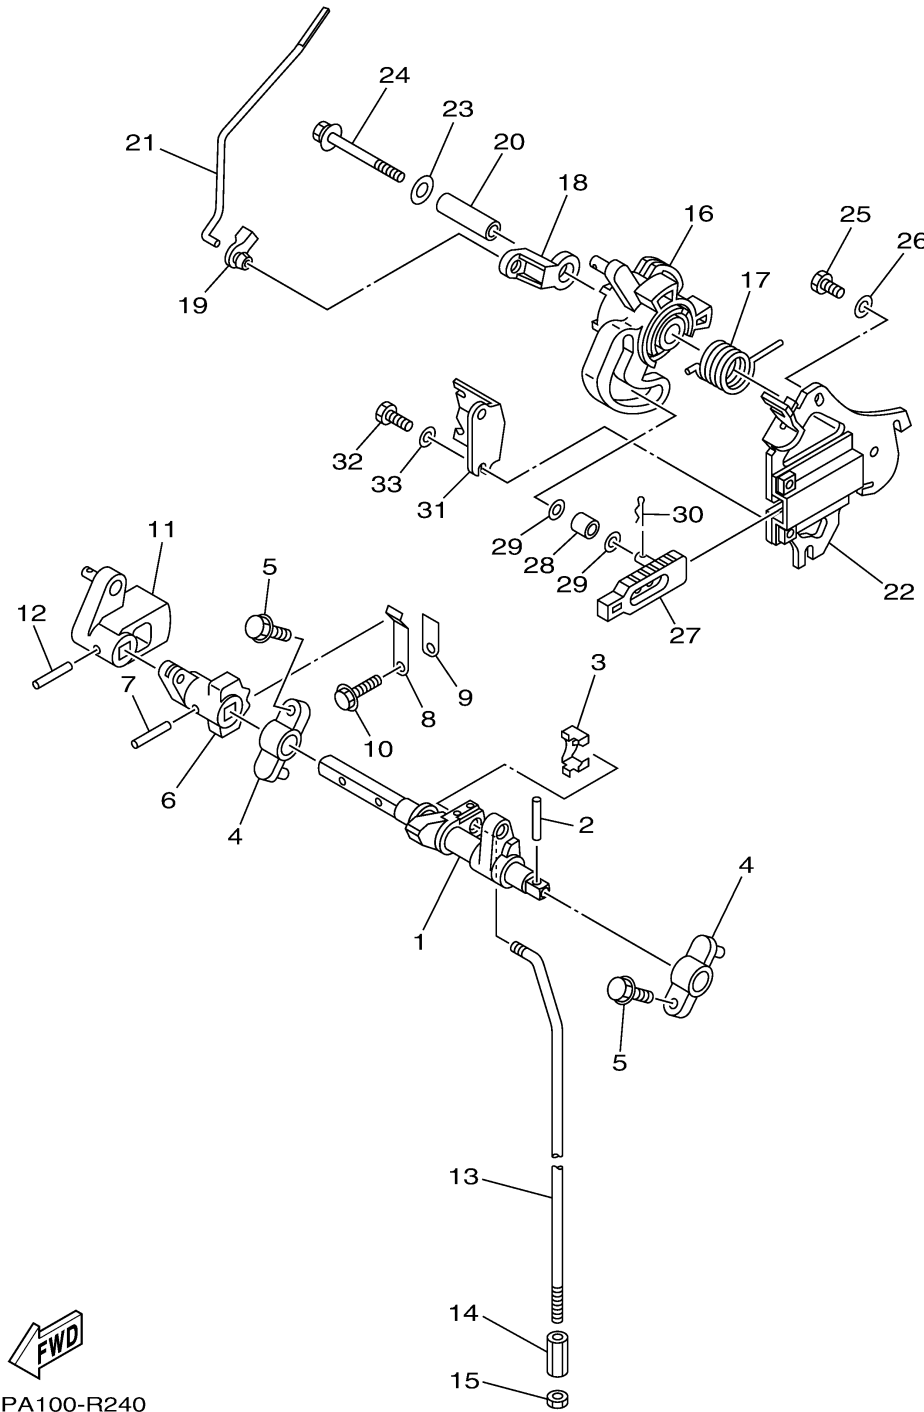

# CONTROL

  
6BPA100-R240

Ref No.	Part Number	Description	Qty	Remarks
21	6BP-41211-00-00	LINK, ACCEL.	1	
22	6BL-14571-00-00	BRACKET, THROTTLE	1	
23	90201-06M31-00	.WASHER, PLATE	1	
24	97595-06555-00	BOLT, WITH WASHER	1	
25	97095-06014-00	BOLT	2	
26	92995-06600-00	WASHER	2	
27	6AH-44167-10-00	PLUNGER, SHIFT CAM	1	
28	62Y-42171-00-00	BUSHING	1	
29	90201-05M04-00	WASHER, PLATE	2	
30	90468-10005-00	CLIP	1	
31	6AH-14497-00-00	STAY, THROTTLE WIRE	1	
32	97095-06014-00	BOLT	2	
33	92995-06600-00	WASHER	2	