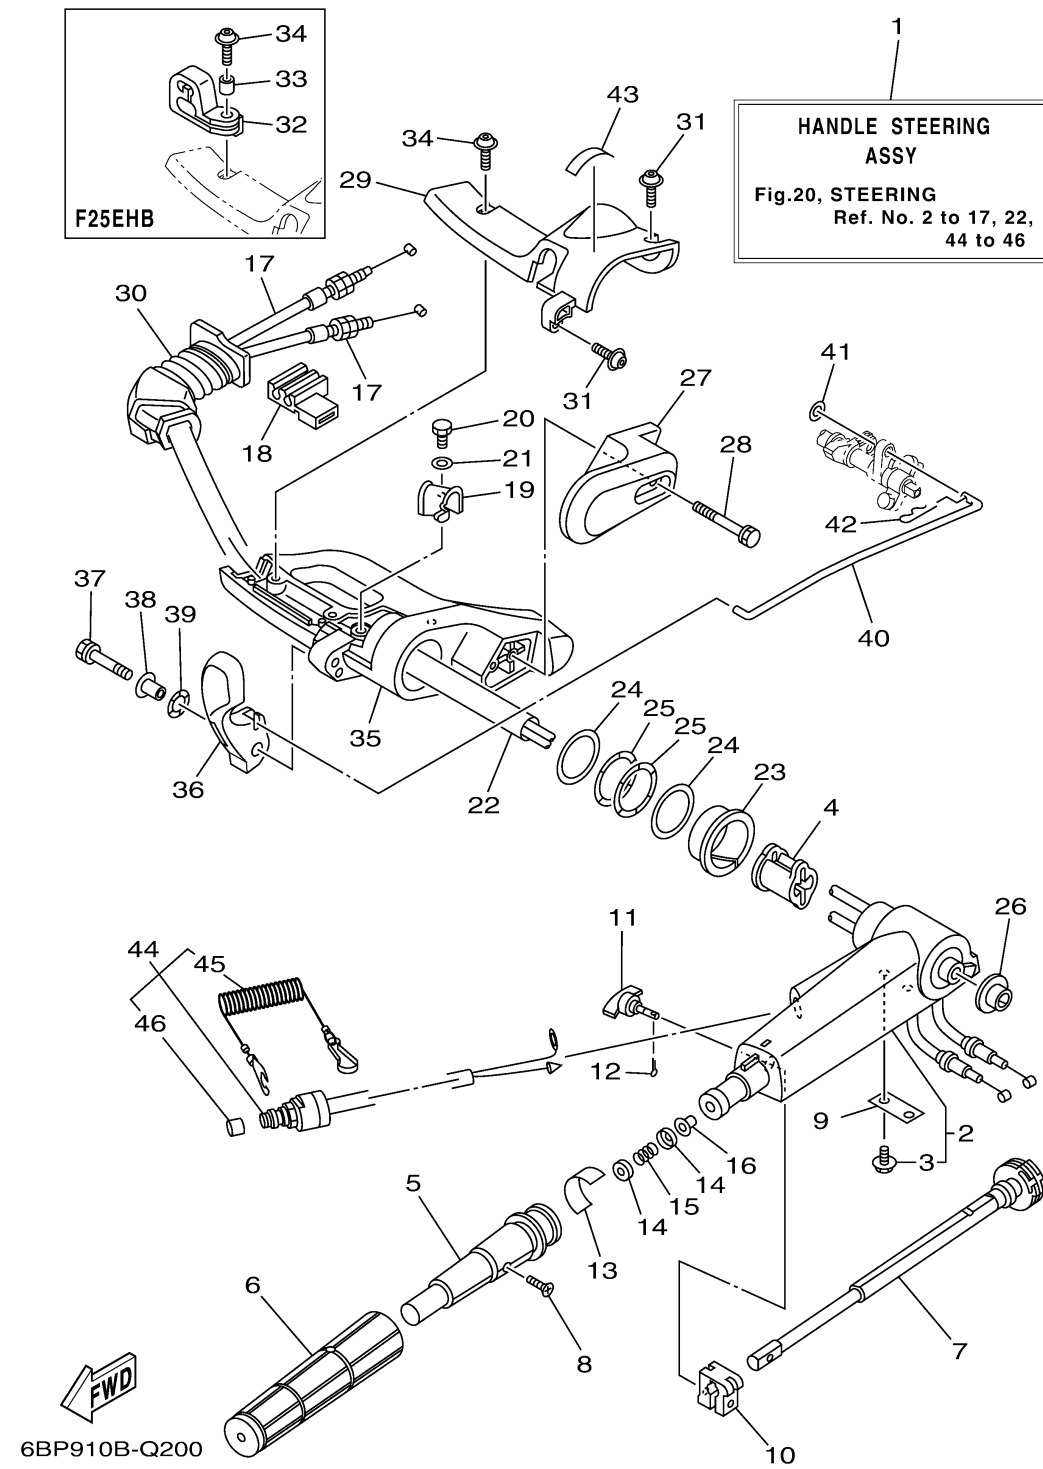

STEERING

Ref No.	Part Number	Description	Qty	Remarks
1	6BP-W0084-00-8D	HANDLE STEERING ASSY	1	
2	6AH-42101-02-8D	HANDLE, STEERING	1	
3	90109-06M86-00	. BOLT	2	
4	6AH-26288-00-00	GROMMET, CABLE	1	
5	66M-42119-01-00	GRIP, STEERING HANDLE	1	
6	67D-42177-00-00	RUBBER, HANDLE	1	
7	65W-42138-00-00	LEVER, THROTTLE	1	
8	90152-05011-00	SCREW, COUNTERSUNK	1	
9	65W-42159-00-00	STAY	1	
10	6G1-42126-00-00	FRICTION, STEERING HANDLE GRIP	1	
11	65W-42125-00-00	BOLT, FRICTION ADJUSTING	1	
12	91490-16010-00	PIN. COTTER	1	
13	6J0-42137-10-00	INDICATOR, THROTTLE	1	
14	6X4-44188-00-00	WASHER	2	
15	90501-23215-00	SPRING, COMPRESSION	1	
16	90386-08004-00	BUSH	1	
17	6BP-26311-00-00	CABLE, THROTTLE 1	2	
18	6BP-26316-00-00	BOOT, THROTTLE CABLE	1	
19	6AH-44554-00-00	PLATE	1	
20	97095-06014-00	BOLT	1	

CONTINUED ON NEXT FRAME >

STEERING

Ref No.	Part Number	Description	Qty	Remarks
21	92995-06600-00	WASHER	1	
22	6AH-2634E-00-00	PROTECTOR 1	1	
23	90386-45001-00	BUSH	1	
24	90201-39008-00	WASHER, PLATE	2	
25	90206-39001-00	WASHER, WAVE	2	
26	90381-20001-00	BUSH, SOLID	1	
27	6AH-42131-00-8D	COVER, HANDLE STEERING	1	
28	97595-06555-00	BOLT, WITH WASHER	2	
29	6BL-42532-00-00	COVER	1	
30	6BL-42131-00-00	COVER, HANDLE STEERING	1	
31	90111-06072-00	BOLT,HEX. SOCKET BUTTON	3	
32	6BL-82594-00-00	CLAMP	1	
33	90387-06M53-00	COLLAR	1	
34	90111-06133-00	BOLT,HEX. SOCKET BUTTON	1	
34	90111-06072-00	BOLT,HEX. SOCKET BUTTON	0	
35	6BL-42121-00-8D	BRACKET	1	
36	6AH-44111-00-00	HANDLE, GEAR SHIFT	1	
37	90119-06M05-00	BOLT, WITH WASHER	1	
38	90387-06M86-00	.COLLAR	1	
39	90206-15M18-00	WASHER, WAVE	1	

CONTINUED ON NEXT FRAME >

STEERING

Ref No.	Part Number	Description	Qty	Remarks
40	6BL-44124-00-00	LINK, SHIFT ROD	1	
41	92990-06200-00	WASHER, PLAIN	1	
42	90468-18008-00	.CLIP	1	
43	6G8-44191-00-00	INDICATOR, SHIFT	1	
44	6BL-82575-00-00	ENGINE STOP SWITCH ASSY	1	
45	682-82556-00-00	..LANYARD, STOP SWITCH	1	
46	689-8257Y-00-00	..CAP	1	