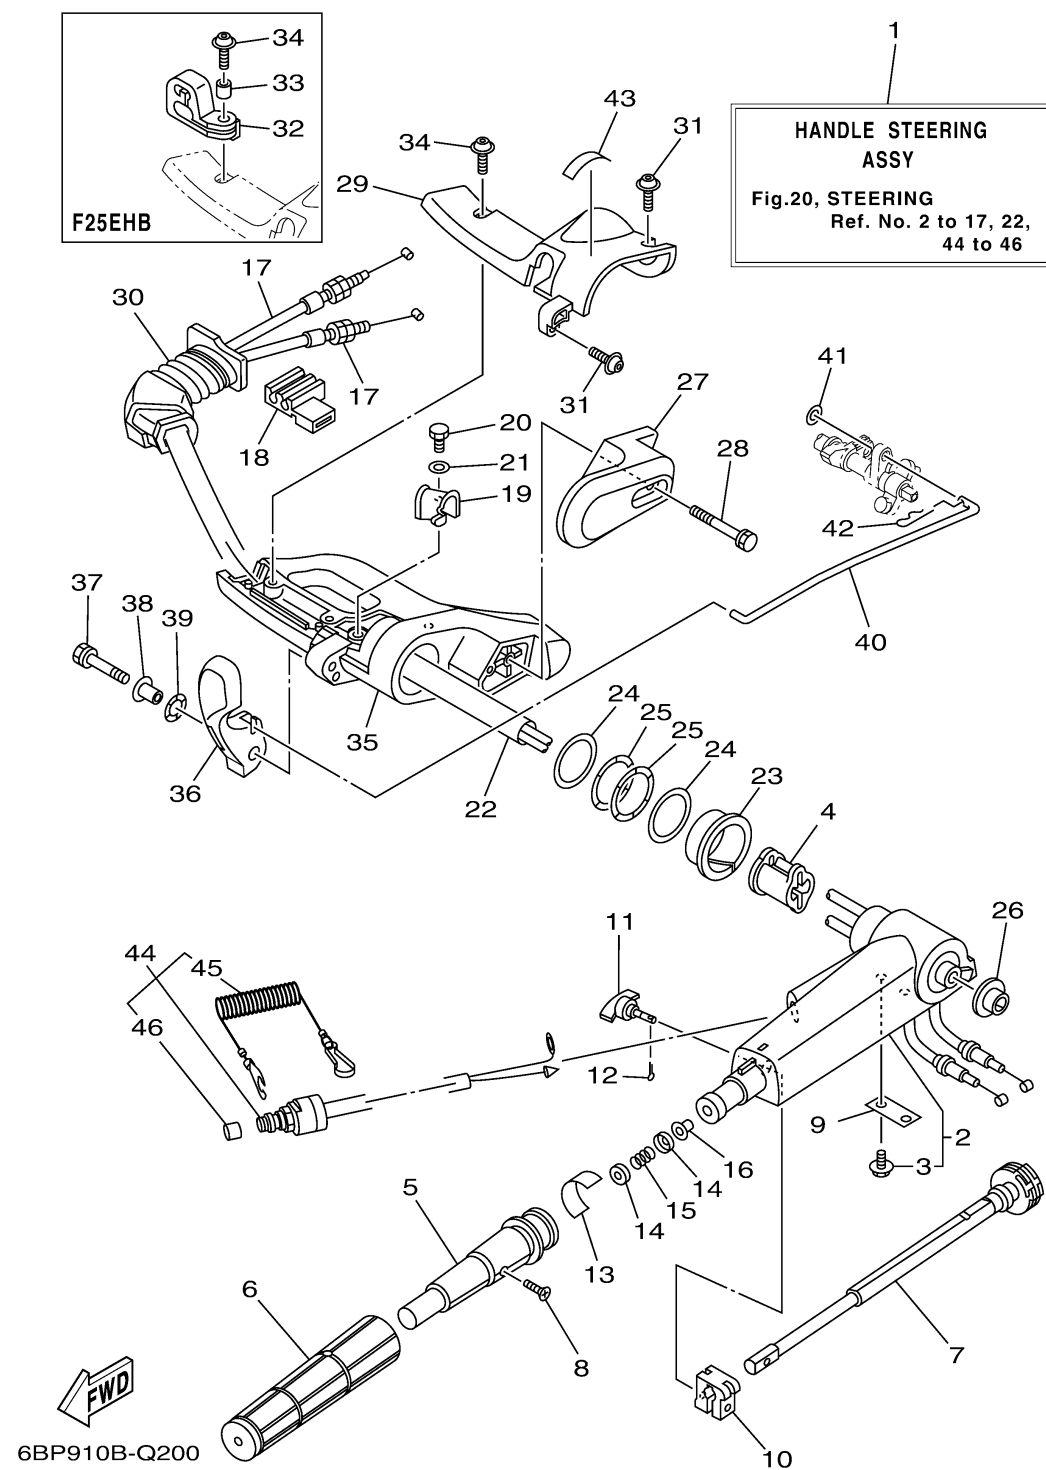

STEERING

Ref No.	Part Number	Description	Qty	Remarks
1	6BP-W0084-00-8D	HANDLE STEERING ASSY	1	
2	6AH-42101-02-8D	HANDLE, STEERING	1	
3	90109-06M86-00	. BOLT	2	
4	6AH-26288-00-00	GROMMET, CABLE	1	
5	66M-42119-01-00	GRIP, STEERING HANDLE	1	
6	67D-42177-00-00	RUBBER, HANDLE	1	
7	65W-42138-00-00	LEVER, THROTTLE	1	
8	90152-05011-00	SCREW, COUNTERSUNK	1	
9	65W-42159-00-00	STAY	1	
10	6G1-42126-00-00	FRICTION, STEERING HANDLE GRIP	1	
11	65W-42125-00-00	BOLT, FRICTION ADJUSTING	1	
12	91490-16010-00	PIN. COTTER	1	
13	6J0-42137-10-00	INDICATOR, THROTTLE	1	
14	6X4-44188-00-00	WASHER	2	
15	90501-23215-00	SPRING, COMPRESSION	1	
16	90386-08004-00	BUSH	1	
17	6BP-26311-00-00	CABLE, THROTTLE 1	2	
18	6BP-26316-00-00	BOOT, THROTTLE CABLE	1	
19	6AH-44554-00-00	PLATE	1	
20	97095-06014-00	BOLT	1	

CONTINUED ON NEXT FRAME >

STEERING

Ref No.	Part Number	Description	Qty	Remarks
21	92995-06600-00	WASHER	1	
22	6AH-2634E-00-00	PROTECTOR 1	1	
23	90386-45001-00	BUSH	1	
24	90201-39008-00	WASHER, PLATE	2	
25	90206-39001-00	WASHER, WAVE	2	
26	90381-20001-00	BUSH, SOLID	1	
27	6AH-42131-00-8D	COVER, HANDLE STEERING	1	
28	97595-06555-00	BOLT, WITH WASHER	2	
29	6BL-42532-00-00	COVER	1	
30	6BL-42131-00-00	COVER, HANDLE STEERING	1	
31	90111-06072-00	BOLT,HEX. SOCKET BUTTON	3	
32	6BL-82594-00-00	CLAMP	1	
33	90387-06M53-00	COLLAR	1	
34	90111-06133-00	BOLT,HEX. SOCKET BUTTON	1	
34	90111-06072-00	BOLT,HEX. SOCKET BUTTON	0	
35	6BL-42121-00-8D	BRACKET	1	
36	6AH-44111-00-00	HANDLE, GEAR SHIFT	1	
37	90119-06M05-00	BOLT, WITH WASHER	1	
38	90387-06M86-00	.COLLAR	1	
39	90206-15M18-00	WASHER, WAVE	1	

CONTINUED ON NEXT FRAME >

STEERING

Ref No.	Part Number	Description	Qty	Remarks
40	6BL-44124-00-00	LINK, SHIFT ROD	1	
41	92990-06200-00	WASHER, PLAIN	1	
42	90468-18008-00	.CLIP	1	
43	6G8-44191-00-00	INDICATOR, SHIFT	1	
44	6BL-82575-00-00	ENGINE STOP SWITCH ASSY	1	
45	682-82556-00-00	..LANYARD, STOP SWITCH	1	
46	689-8257Y-00-00	..CAP	1	