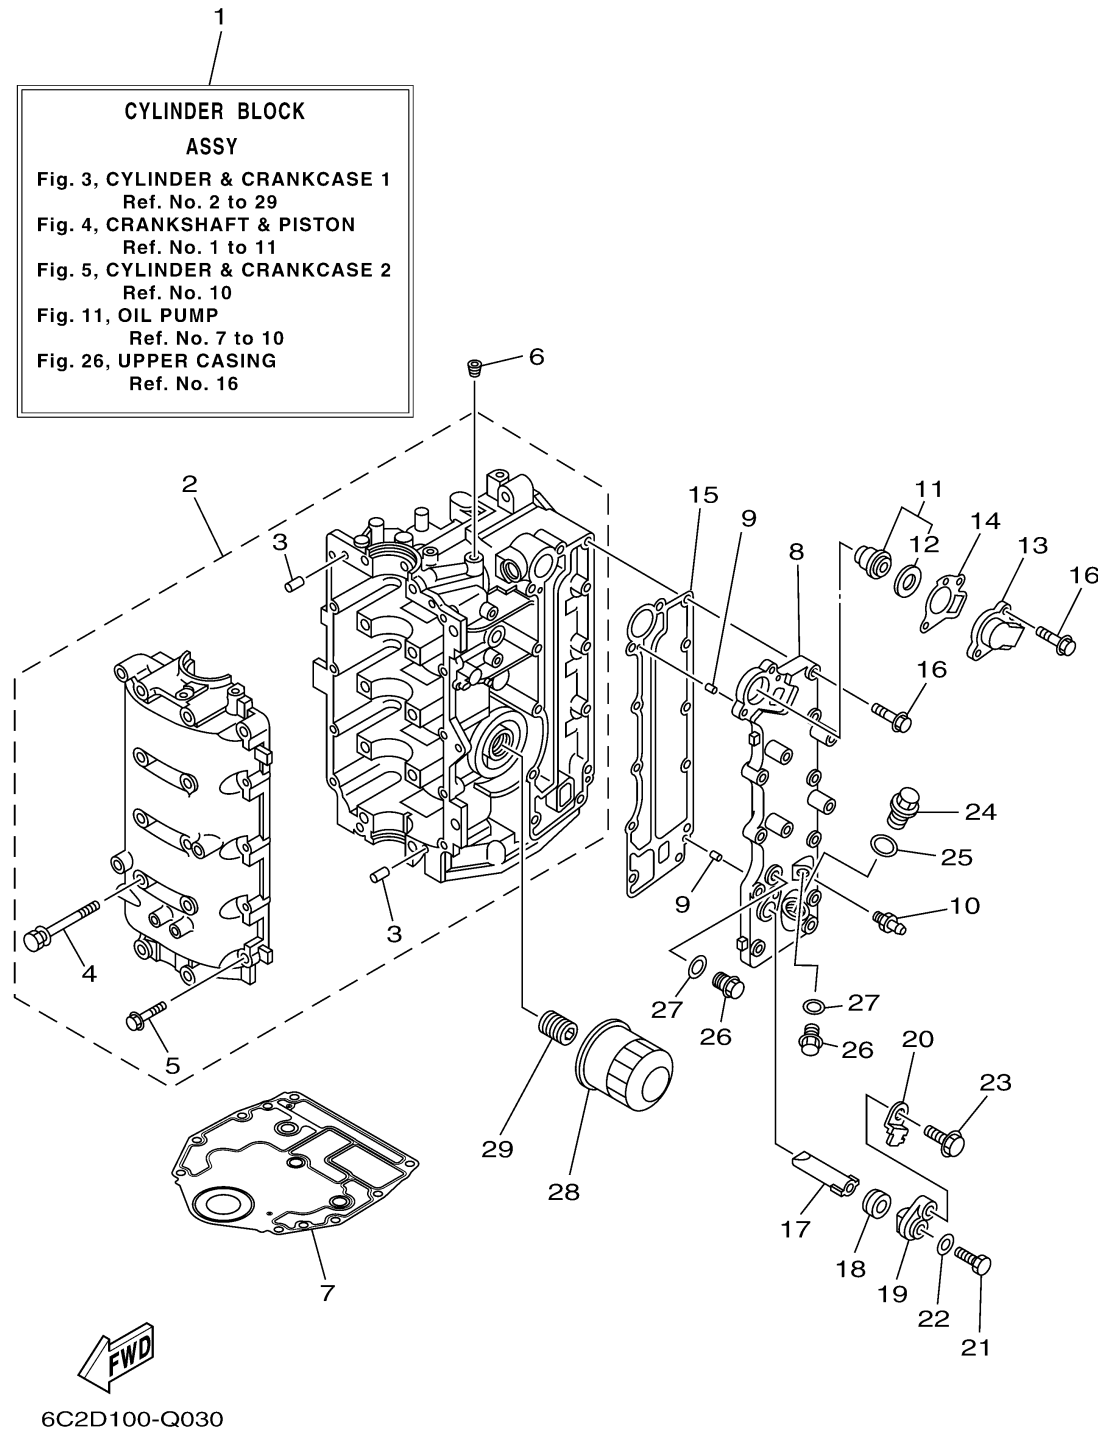

CYLINDER CRANKCASE 1

Ref No.	Part Number	Description	Qty	Remarks
1	6C5-W009B-05-9S	CYLINDER BLOCK ASSY	1	
2	6C5-15100-12-00	CRANKCASE ASSY	1	
3	93606-12019-00	. PIN, DOWEL	4	
4	90119-08154-00	. .BOLT, WITH WASHER	10	
5	97513-06535-00	. .BOLT, WITH WASHER	10	
6	90344-51003-00	PLUG, TAPER SCREW	1	
7	6BG-11351-00-00	.GASKET, CYLINDER	1	
8	6C5-41113-11-9S	OUTER COVER, EXHAUST	1	
9	93604-10M03-00	PIN, DOWEL	2	
10	62Y-12481-10-00	PIPE 1	1	
11	6G8-12411-03-00	THERMOSTAT	1	
12	688-12412-00-00	. .SEAL, THERMOSTAT	1	
13	6C5-12413-00-9S	COVER, THERMOSTAT	1	
14	62Y-12414-00-00	.GASKET, COVER	1	
15	6C5-41114-10-00	.GASKET, EXHAUST OUTER COVER	1	
16	90119-06MA5-00	BOLT, WITH WASHER	12	
17	62Y-11325-00-00	ANODE	1	
18	66M-11328-00-00	GROMMET, ANODE	1	
19	66M-11327-00-94	COVER, ANODE	1	
20	66M-12535-00-00	PLATE	1	

CONTINUED ON NEXT FRAME >

CYLINDER CRANKCASE 1

Ref No.	Part Number	Description	Qty	Remarks
21	97095-05012-00	BOLT	1	
22	92995-05600-00	WASHER	1	
23	97595-06520-00	BOLT, WITH WASHER	1	
24	90340-18M09-00	PLUG, STRAIGHT SCREW	1	
25	90201-186F1-00	.WASHER, PLATE	1	
26	90340-14M06-00	PLUG, STRAIGHT SCREW	2	
27	90430-14115-00	.GASKET	2	
28	5GH-13440-60-00	ELEMENT ASSY, OIL CLEANER	1	
29	6C5-12858-00-00	BOLT, UNION	1	