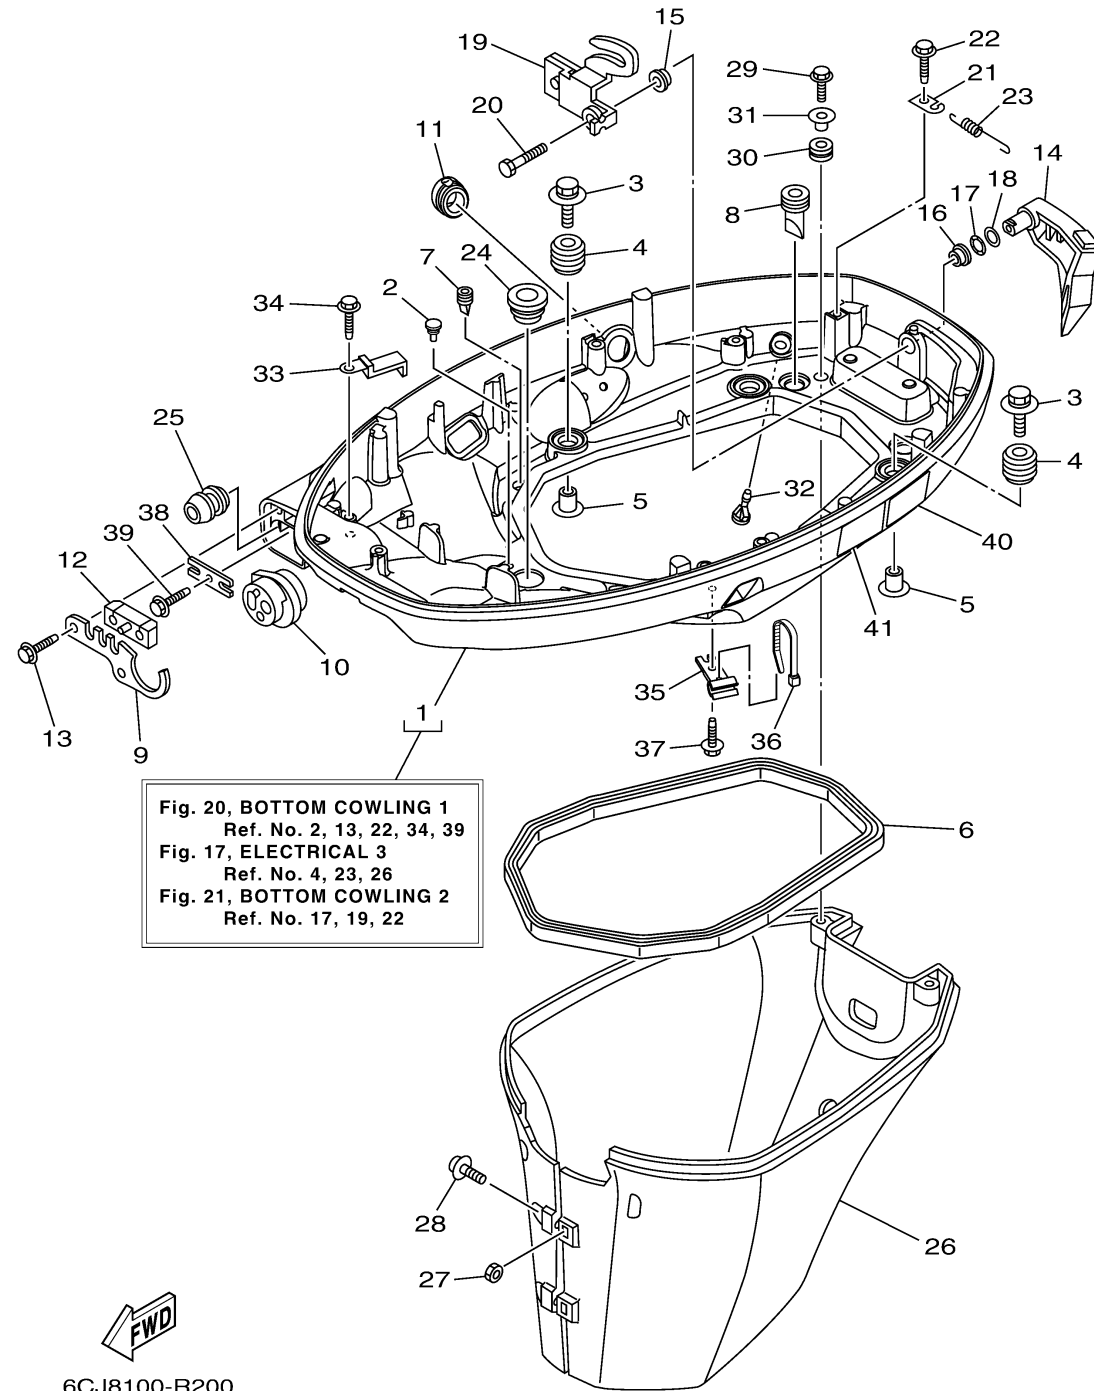

BOTTOM COWLING 1

Ref No.	Part Number	Description	Qty	Remarks
1	6CJ-42710-01-8D	BOTTOM COWLING ASSY	1	
2	6H4-42748-00-00	GROMMET	3	
3	90119-06M61-00	BOLT, WITH WASHER	4	
4	6BG-42748-00-00	GROMMET	4	
5	90387-06M69-00	COLLAR	4	
6	62Y-42716-00-00	RUBBER SEAL 1	1	
7	65W-42717-00-00	RUBBER, SEAL 2	2	
8	61A-42717-00-00	RUBBER, SEAL 2	2	
9	6BG-42761-00-00	STOPPER	1	
10	6CJ-42725-00-00	GROMMET	1	
11	6CJ-42726-00-00	GROMMET	1	
12	6BG-42727-00-00	GROMMET	1	
13	90109-06M86-00	BOLT	2	
14	6BG-42815-00-8D	LEVER, CLAMP 1	1	
15	90386-12M37-00	BUSH	1	
16	90386-12MA2-00	BUSH	1	
17	90206-12052-00	WASHER, WAVE	1	
18	90201-12M07-00	WASHER, PLATE	1	
19	6BG-42816-00-00	LEVER, CLAMP 2	1	
20	97095-06014-00	BOLT	1	

CONTINUED ON NEXT FRAME >

BOTTOM COWLING 1

Ref No.	Part Number	Description	Qty	Remarks
21	66T-43144-00-00	HOOK, SPRING	1	
22	90109-06M86-00	BOLT	1	
23	90506-18023-00	SPRING, TENSION	1	
24	68U-42727-00-00	GROMMET	1	
25	6BG-24329-00-00	SEAL	1	
26	6BG-42741-10-8D	APRON	1	
27	95380-06600-00	NUT, HEXAGON	2	
28	97980-06325-00	SCREW, WITH WASHER	2	
29	90109-06M80-00	BOLT	2	
30	90480-13M24-00	GROMMET	2	
31	90387-06M43-00	COLLAR	2	
32	6BL-44391-00-00	NIPPLE, HOSE	1	
33	90462-20005-00	CLAMP	1	
34	90109-06M86-00	BOLT	1	
35	90464-09M49-00	CLAMP	1	
36	90465-11M10-00	CLAMP	1	
37	90109-06M86-00	BOLT	1	
38	6BG-48538-00-00	CLAMP, CABLE 1	1	
39	90109-06M86-00	BOLT	1	
40	6EE-42794-40-00	LABEL, WARNING (GENERAL)	1	

CONTINUED ON NEXT FRAME >

BOTTOM COWLING 1

Ref No.	Part Number	Description	Qty	Remarks
41	6EE-42794-50-00	LABEL, WARNING (GENERAL)	1	