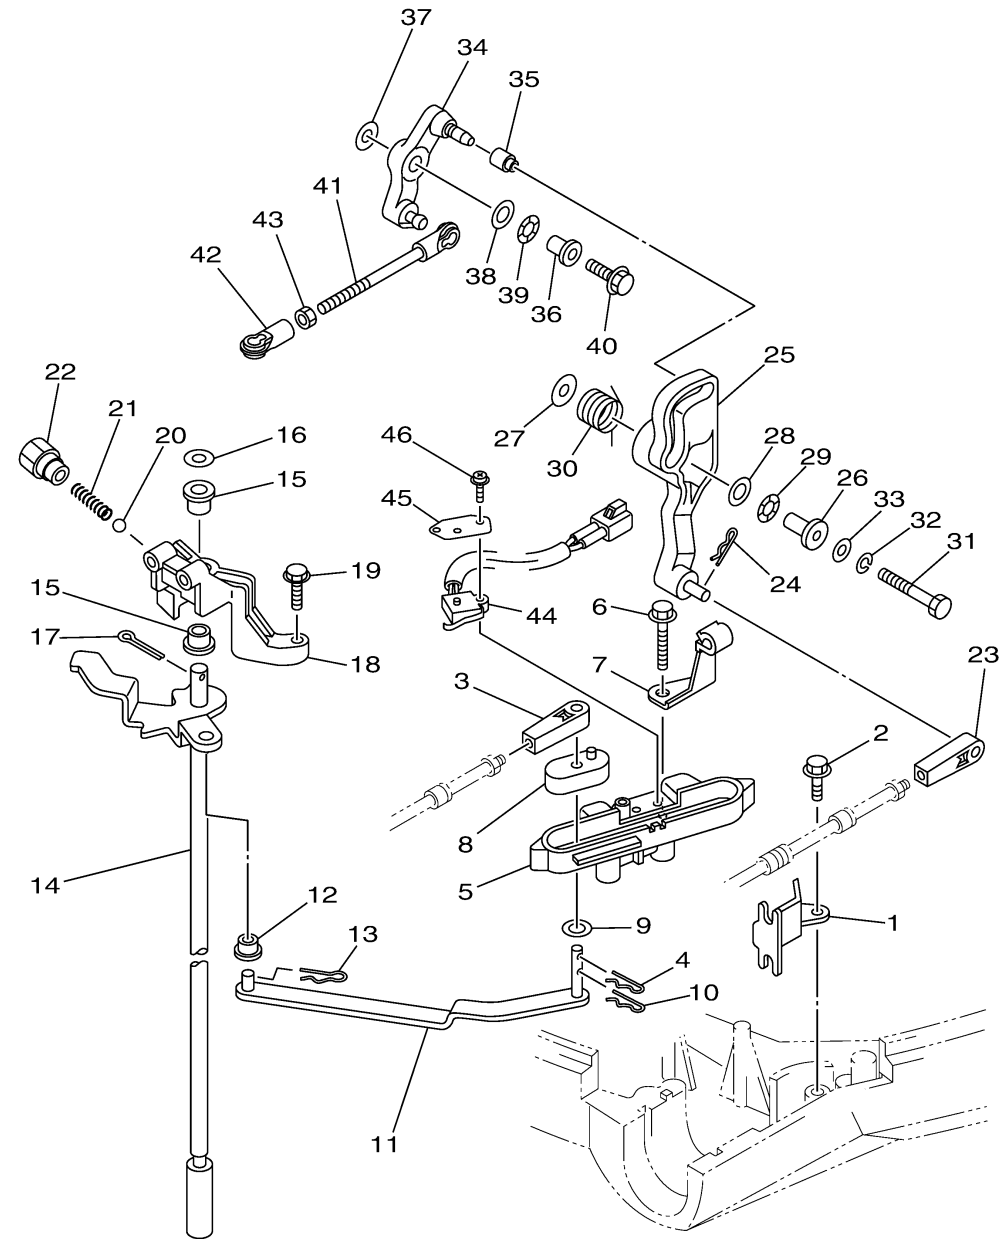

CONTROL

Ref No.	Part Number	Description	Qty	Remarks
1	67F-48538-00-00	CLAMP, CABLE 1	1	
2	90109-06M86-00	BOLT	1	
3	6FM-48344-00-00	CABLE END, REMOTE CONTROL	1	
4	90468-18008-00	CLIP	1	
5	6D8-44117-00-94	BRACKET	1	
6	97595-06550-00	BOLT, WITH WASHER	2	
7	90462-10027-00	CLAMP	1	
8	68V-44122-01-00	BUSHING, SHIFT ROD LEVER	1	
9	90202-07M07-00	WASHER, PLATE	1	
10	90468-18008-00	CLIP	1	
11	67F-44121-00-00	LEVER, SHIFT ROD	1	
12	90386-06M12-00	BUSH	1	
13	90468-18008-00	CLIP	1	
14	67F-44120-11-00	HANDLE GEAR SHIFT ASSY	1	L(21.1")
15	90386-90M90-00	BUSH	2	
16	90201-09M02-00	WASHER, PLATE	1	
17	91490-20015-00	PIN. COTTER	1	
18	67F-44118-00-00	BRACKET	1	
19	97575-06525-00	BOLT, WITH WASHER	2	
20	93501-04M02-00	BALL	1	

CONTINUED ON NEXT FRAME >

6D6E100-R200

6D6E100-R200

CONTROL

Ref No.	Part Number	Description	Qty	Remarks
21	90501-12082-00	SPRING, COMPRESSION	1	
22	648-42715-00-00	BUSHING	1	
23	6FM-48344-00-00	CABLE END, REMOTE CONTROL	1	
24	90468-18008-00	CLIP	1	
25	6D8-42154-00-00	LEVER, THROTTLE CONTROL	1	
26	90387-06M21-00	COLLAR	1	
27	90201-06M62-00	WASHER, PLATE	1	
28	90201-10M02-00	WASHER, PLATE	1	
29	90206-10M04-00	WASHER, WAVE	1	
30	67F-44135-00-00	SPRING	1	
31	97095-06035-00	BOLT	1	
32	92995-06100-00	WASHER, SPRING	1	
33	92995-06600-00	WASHER	1	
34	6D8-42157-00-00	LEVER, THROTTLE	1	
35	68V-42171-00-00	BUSHING	1	
36	90387-06013-00	COLLAR	1	
37	90201-06M31-00	WASHER, PLATE	1	
38	90201-10M02-00	WASHER, PLATE	1	
39	90206-10M04-00	WASHER, WAVE	1	
40	97595-06525-00	BOLT, WITH WASHER	1	

CONTINUED ON NEXT FRAME >

6D6E100-R200

CONTROL

Ref No.	Part Number	Description	Qty	Remarks
41	6D8-41237-00-00	JOINT, LINK	1	
42	682-41237-00-00	JOINT, LINK	1	
43	95380-05600-00	NUT	1	
44	60V-8259F-00-00	SWITCH ASSY	1	
45	61A-82588-01-00	PLATE	1	
46	97985-04116-00	SCREW, WITH WASHER	2	