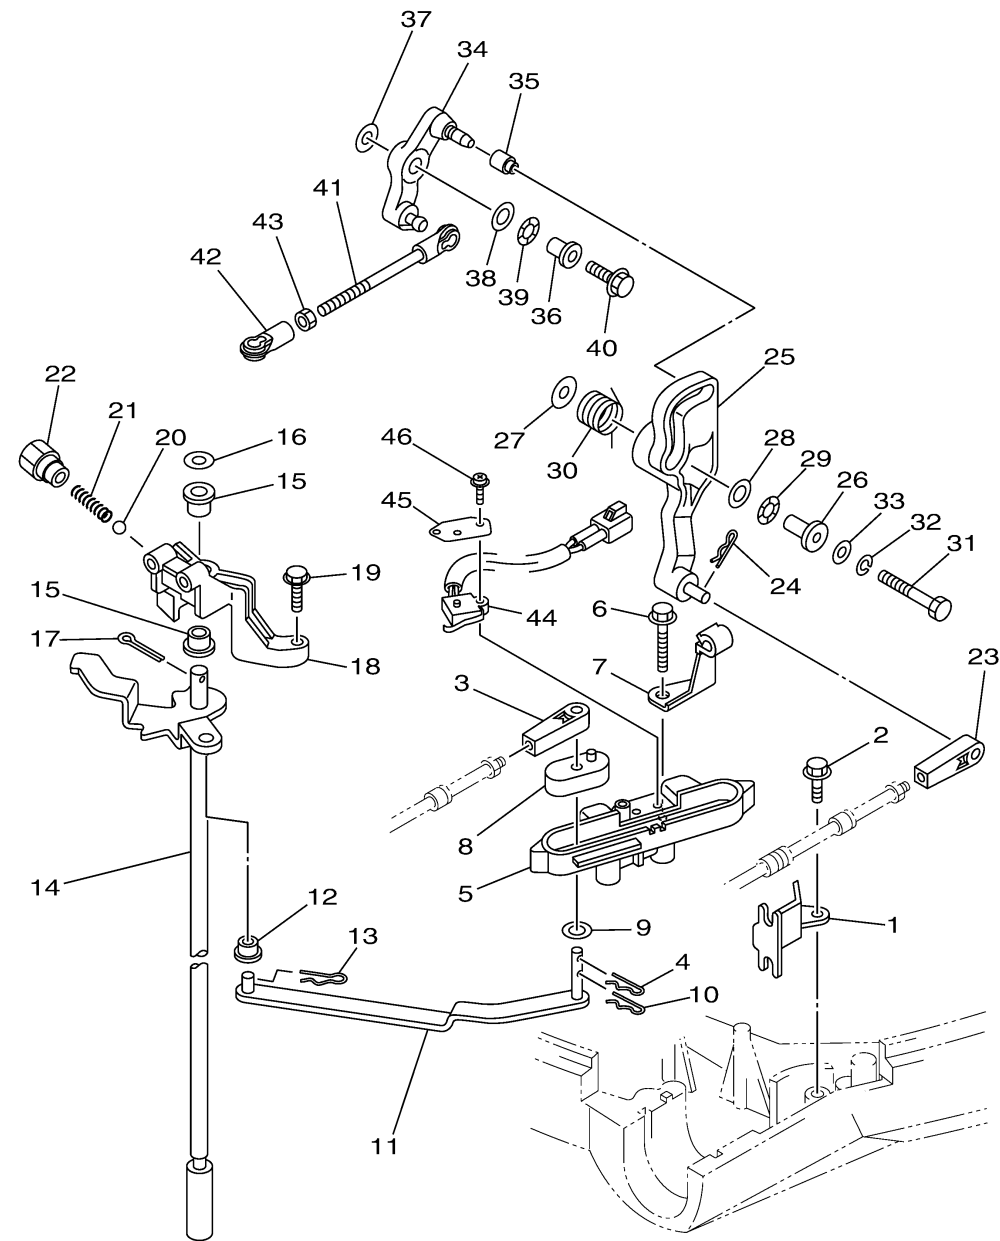

CONTROL

Ref No.	Part Number	Description	Qty	Remarks
1	67F-48538-00-00	CLAMP, CABLE 1	1	
2	90109-06M86-00	BOLT	1	
3	6FM-48344-00-00	CABLE END, REMOTE CONTROL	1	
4	90468-18008-00	CLIP	1	
5	6D8-44117-00-94	BRACKET	1	
6	97595-06550-00	BOLT, WITH WASHER	2	
7	90462-10027-00	CLAMP	1	
8	68V-44122-01-00	BUSHING, SHIFT ROD LEVER	1	
9	90202-07M07-00	WASHER, PLATE	1	
10	90468-18008-00	CLIP	1	
11	67F-44121-00-00	LEVER, SHIFT ROD	1	
12	90386-06M12-00	BUSH	1	
13	90468-18008-00	CLIP	1	
14	67F-44120-11-00	HANDLE GEAR SHIFT ASSY	1	L(21.1")
15	90386-90M90-00	BUSH	2	
16	90201-09M02-00	WASHER, PLATE	1	
17	91490-20015-00	PIN. COTTER	1	
18	67F-44118-00-00	BRACKET	1	
19	97575-06525-00	BOLT, WITH WASHER	2	
20	93501-04M02-00	BALL	1	

CONTINUED ON NEXT FRAME >

6D6E100-R200

6D6E100-R200

CONTROL

Ref No.	Part Number	Description	Qty	Remarks
21	90501-12082-00	SPRING, COMPRESSION	1	
22	648-42715-00-00	BUSHING	1	
23	6FM-48344-00-00	CABLE END, REMOTE CONTROL	1	
24	90468-18008-00	CLIP	1	
25	6D8-42154-00-00	LEVER, THROTTLE CONTROL	1	
26	90387-06M21-00	COLLAR	1	
27	90201-06M62-00	WASHER, PLATE	1	
28	90201-10M02-00	WASHER, PLATE	1	
29	90206-10M04-00	WASHER, WAVE	1	
30	67F-44135-00-00	SPRING	1	
31	97095-06035-00	BOLT	1	
32	92995-06100-00	WASHER, SPRING	1	
33	92995-06600-00	WASHER	1	
34	6D8-42157-00-00	LEVER, THROTTLE	1	
35	68V-42171-00-00	BUSHING	1	
36	90387-06013-00	COLLAR	1	
37	90201-06M31-00	WASHER, PLATE	1	
38	90201-10M02-00	WASHER, PLATE	1	
39	90206-10M04-00	WASHER, WAVE	1	
40	97595-06525-00	BOLT, WITH WASHER	1	

CONTINUED ON NEXT FRAME >

6D6E100-R200

CONTROL

Ref No.	Part Number	Description	Qty	Remarks
41	6D8-41237-00-00	JOINT, LINK	1	
42	682-41237-00-00	JOINT, LINK	1	
43	95380-05600-00	NUT	1	
44	60V-8259F-00-00	SWITCH ASSY	1	
45	61A-82588-01-00	PLATE	1	
46	97985-04116-00	SCREW, WITH WASHER	2	