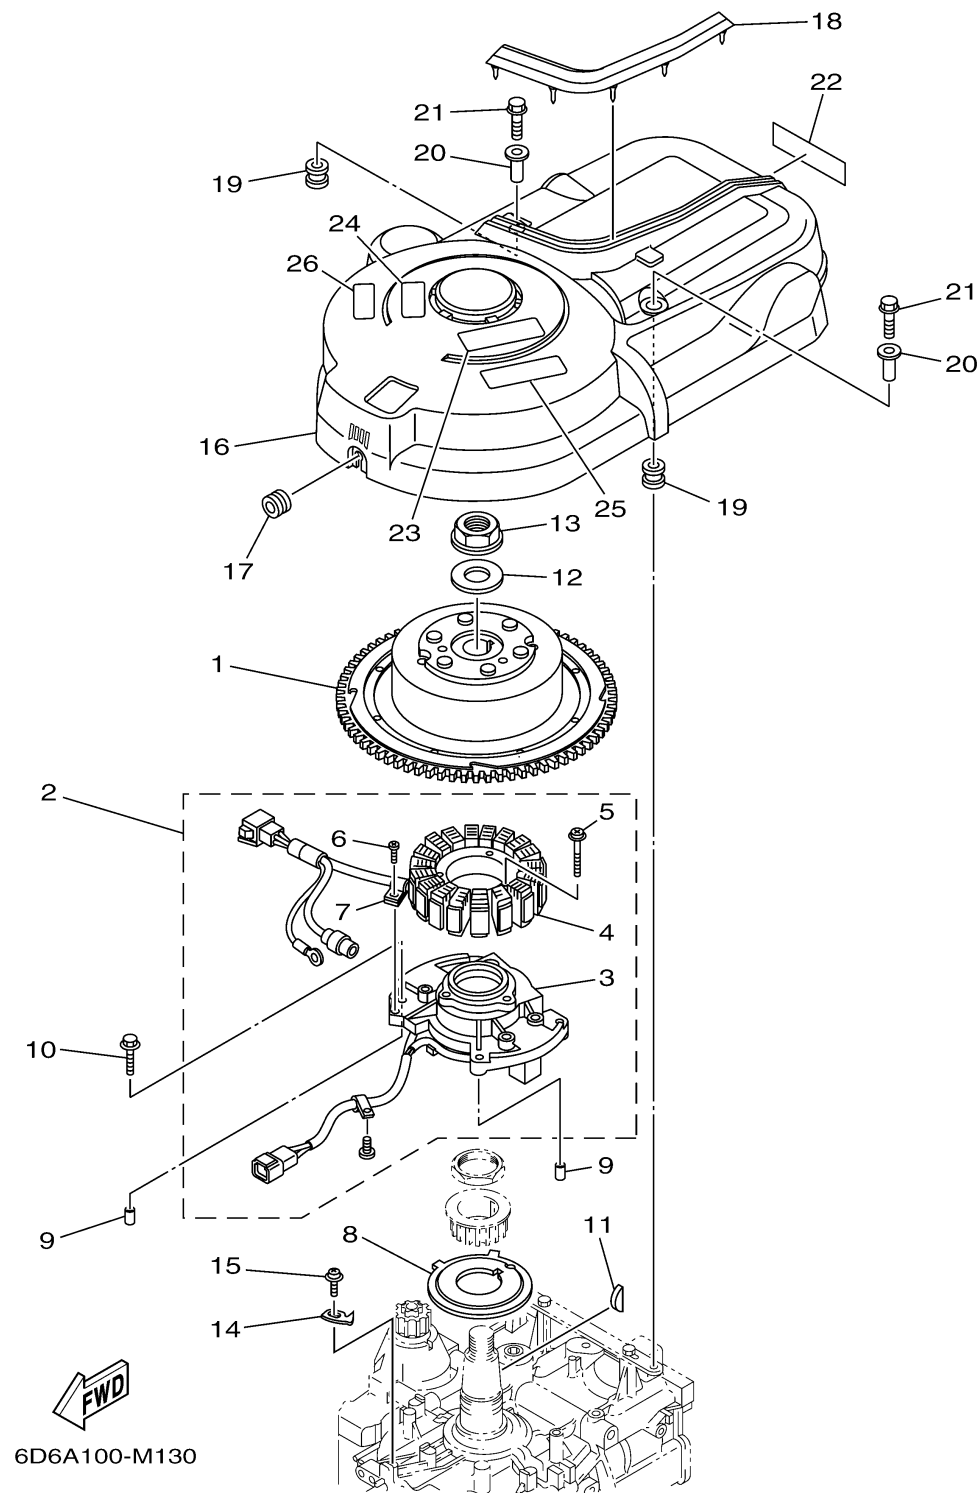

GENERATOR

Ref No.	Part Number	Description	Qty	Remarks
1	6D8-81450-00-00	ROTOR ASSY	1	
2	6D8-81460-00-00	BASE ASSY	1	
3	6D8-85580-00-00	. .COIL, PULSER	1	
4	6D8-81410-00-00	. .STATOR ASSY	1	
5	63D-81345-20-00	. .SCREW, WITH WASHER (M6X30)	3	
6	97607-04110-00	. .SCREW, WITH WASHER	1	
7	445-81328-20-00	. .CLAMP	1	
8	68V-81673-10-00	ROTOR	1	
9	99530-08012-00	.PIN, DOWEL	2	
10	97595-06630-00	BOLT, WITH WASHER	4	
11	90280-05015-00	KEY, WOODRUFF	1	
12	90201-24014-00	WASHER, PLATE	1	
13	90179-24002-00	NUT	1	
14	6D8-81332-00-00	PLATE, TIMING	1	
15	97985-06210-00	SCREW, WITH WASHER	1	
16	6D8-81337-00-00	COVER, FLYWHEEL	1	
17	90480-12314-00	GROMMET	1	
18	6D8-85547-00-00	DAMPER	1	
19	663-82317-01-00	DAMPER, IGNITION COIL	2	
20	90387-06119-00	COLLAR	2	

CONTINUED ON NEXT FRAME >

GENERATOR

Ref No.	Part Number	Description	Qty	Remarks
21	95895-06020-00	BOLT, FLANGE	2	
22	68V-13437-52-00	MARK, CAUTION	1	
23	6EE-81995-40-00	LABEL, WARNING	1	
24	6EE-81995-50-00	LABEL, WARNING	1	
25	6EE-81994-40-00	LABEL, SAFETY	1	
26	6EE-81994-50-00	LABEL, SAFETY	1	