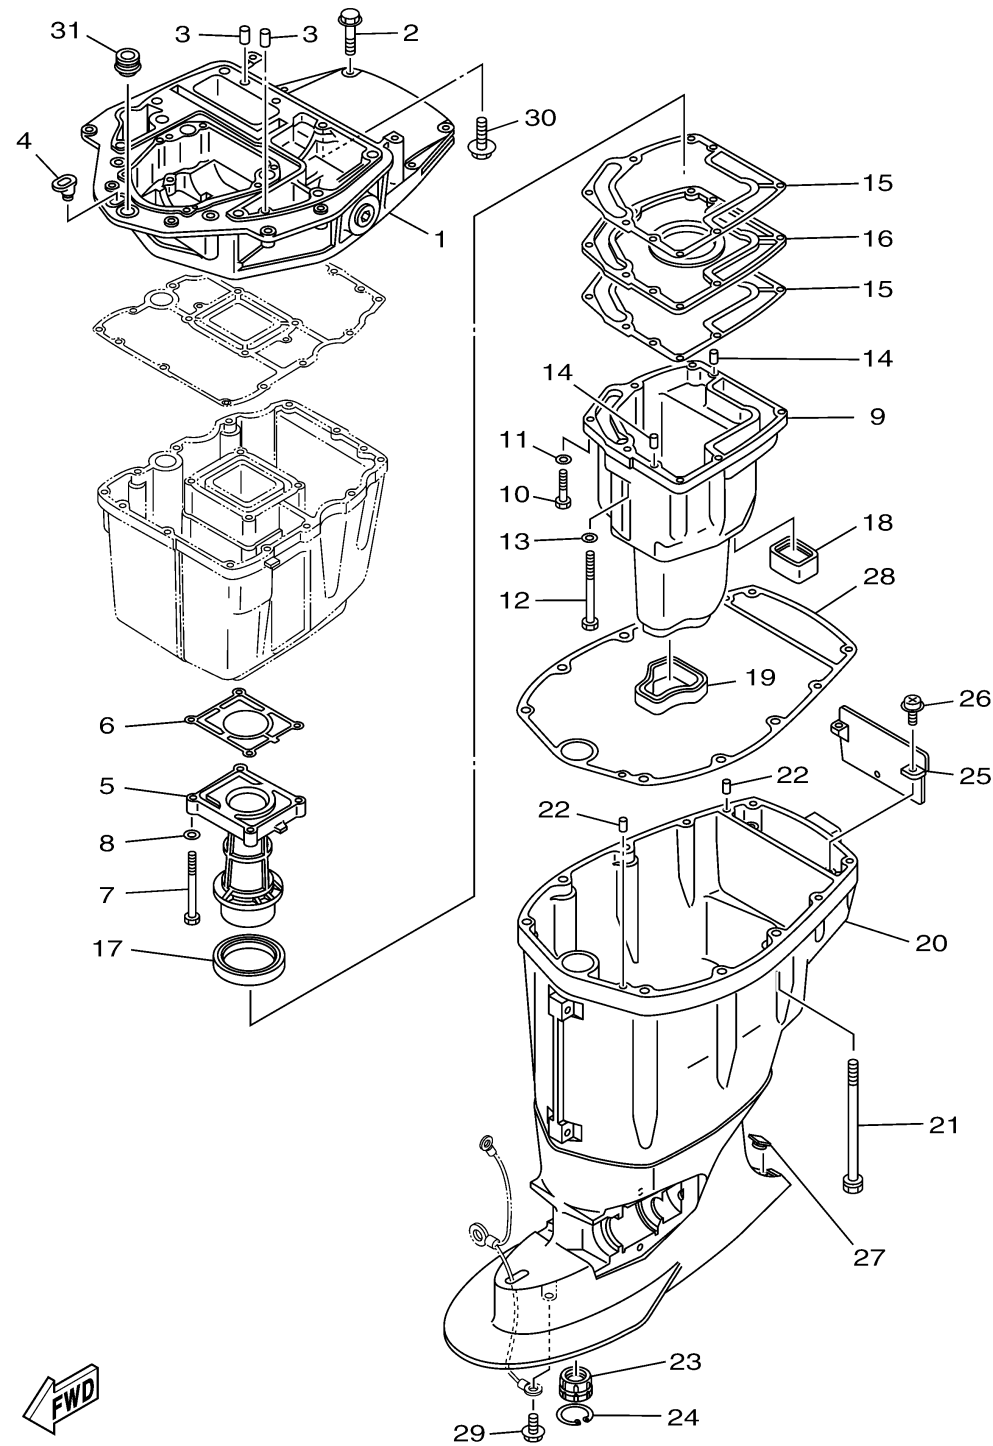

# UPPER CASING

6D67110-K260

Ref No.	Part Number	Description	Qty	Remarks
1	6D8-41137-00-CA	GUIDE, EXHAUST	1	
2	97575-08540-00	BOLT, WITH WASHER	4	
3	93608-16M16-00	PIN, DOWEL	2	
4	6G1-42727-00-00	GROMMET	1	
5	67F-41131-01-CA	MANIFOLD, EXT. 1	1	
6	67F-41133-A1-00	.GASKET, EXHAUST MANIFOLD 1	1	
7	97075-06070-00	BOLT	4	
8	92995-06600-00	WASHER	4	
9	67F-14711-00-CA	MUFFLER 1	1	
10	97075-06030-00	BOLT	6	
11	92995-06600-00	WASHER	6	
12	97075-06050-00	BOLT	1	
13	92995-06600-00	WASHER	1	
14	93606-19M23-00	PIN, DOWEL	2	
15	67F-41134-A0-00	.GASKET, EXHAUST MANIFOLD	2	
16	67F-45181-00-CA	PLATE	1	
17	67F-41138-00-00	.SEAL, EXT. 1	1	
18	67F-45127-00-00	.SEAL	1	
19	67F-45123-00-00	.GASKET, MUFFLER	1	
20	67F-45111-11-8D	CASING, UPPER	1	

# UPPER CASING

Ref No.	Part Number	Description	Qty	Remarks
21	90119-10M08-00	BOLT, WITH WASHER	6	
22	93608-16M16-00	PIN, DOWEL	2	
23	67F-45318-00-00	BUSHING, DRIVE SHAFT	1	
24	93420-36M01-00	CIRCLIP	1	
25	67F-45151-00-00	COVER, UPPER CASING	1	
26	97980-06216-00	SCREW, WITH WASHER	2	
27	67F-45155-00-00	CAP	1	
28	67F-45113-00-00	.GASKET, UPPER CASING	1	
29	95895-08014-00	BOLT, FLANGE	1	
30	90119-08M58-00	BOLT, WITH WASHER	2	
31	67F-42724-00-00	GROMMET	1	

  
6D67110-K260