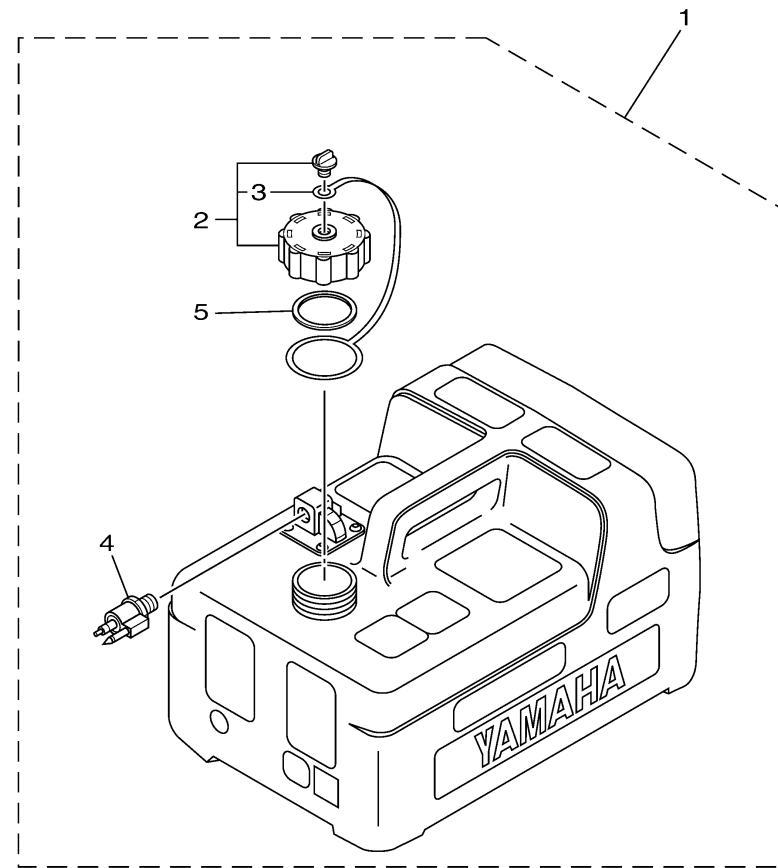

FUEL TANK (12L)

Part No.	Capacity L (US gal)	Material	Description
6YL-24201-24	12 (3.2)	Plastic	Meeting EPA/CARB regulations, w/ fuel gauge

FUEL TANK ASSY 12L

Ref No.	Part Number	Description	Qty	Remarks
1	6YL-24201-24-00	FUEL TANK ASSY (12L)	1	
2	6YL-24610-10-00	..CAP ASSY	1	
3	6YL-24641-10-00	...GASKET, CAP 1	1	
4	6YL-24377-11-00	..PIPE, JOINT 2	1	
5	6YL-24629-00-00	..RING	1	

601F10F-Q050