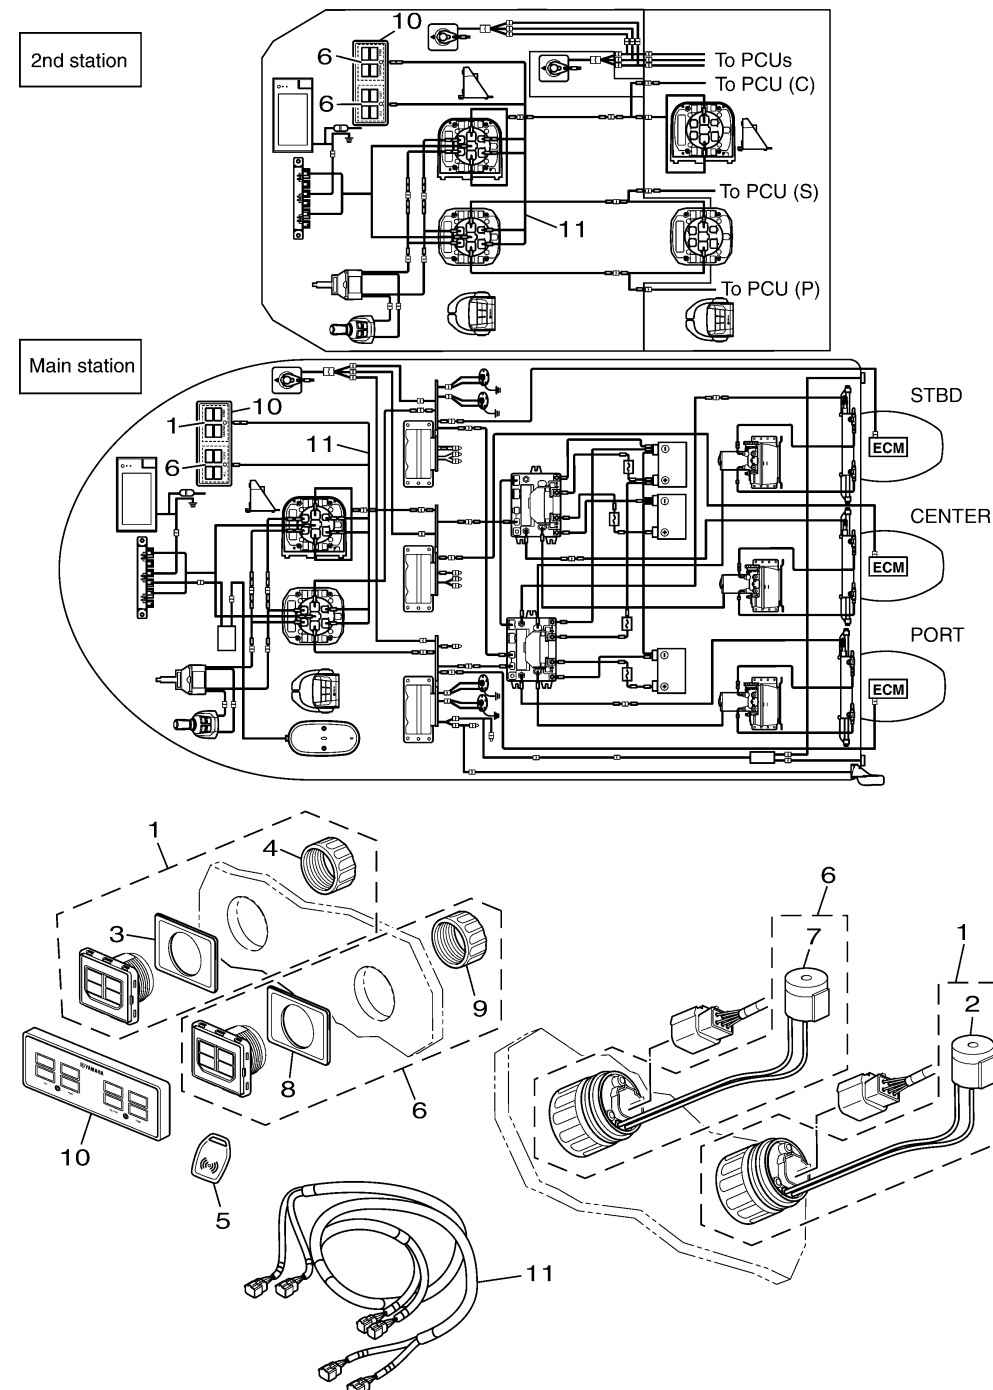

# EKS ASSY (TRIPLE)

6ES3100-R180

\*1 : FOR MAIN STATION PARTS  
\*2 : FOR 2ND STATION PARTS

Ref No.	Part Number	Description	Qty	Remarks
1	6ES-82510-12-00	EKS ASSY, WITHOUT EK FOB	1	CONTACT MARINE SERVICE DEPT.
2	6ES-83383-00-00	.. BUZZER	1	
3	6ES-82543-00-00	.. GASKET	1	
4	6ES-48156-00-00	.. NUT 1	1	
5	6ES-82511-00-00	KEY, MAIN SWITCH	2	MAIN STATION
6	6ES-82510-12-00	EKS ASSY, WITHOUT EK FOB	1	CONTACT MARINE SERVICE DEPT.
6	6ES-82510-12-00	EKS ASSY, WITHOUT EK FOB	2	CONTACT MARINE SERVICE DEPT.
7	6ES-83383-00-00	.. BUZZER	1	
8	6ES-82543-00-00	.. GASKET	1	
9	6ES-48156-00-00	.. NUT 1	1	
10	6ES-82568-10-00	EKS COVER (TRIPLE)	2	
11	6ES-8258A-51-00	EXTENSION, WIRE HARNESS	2	