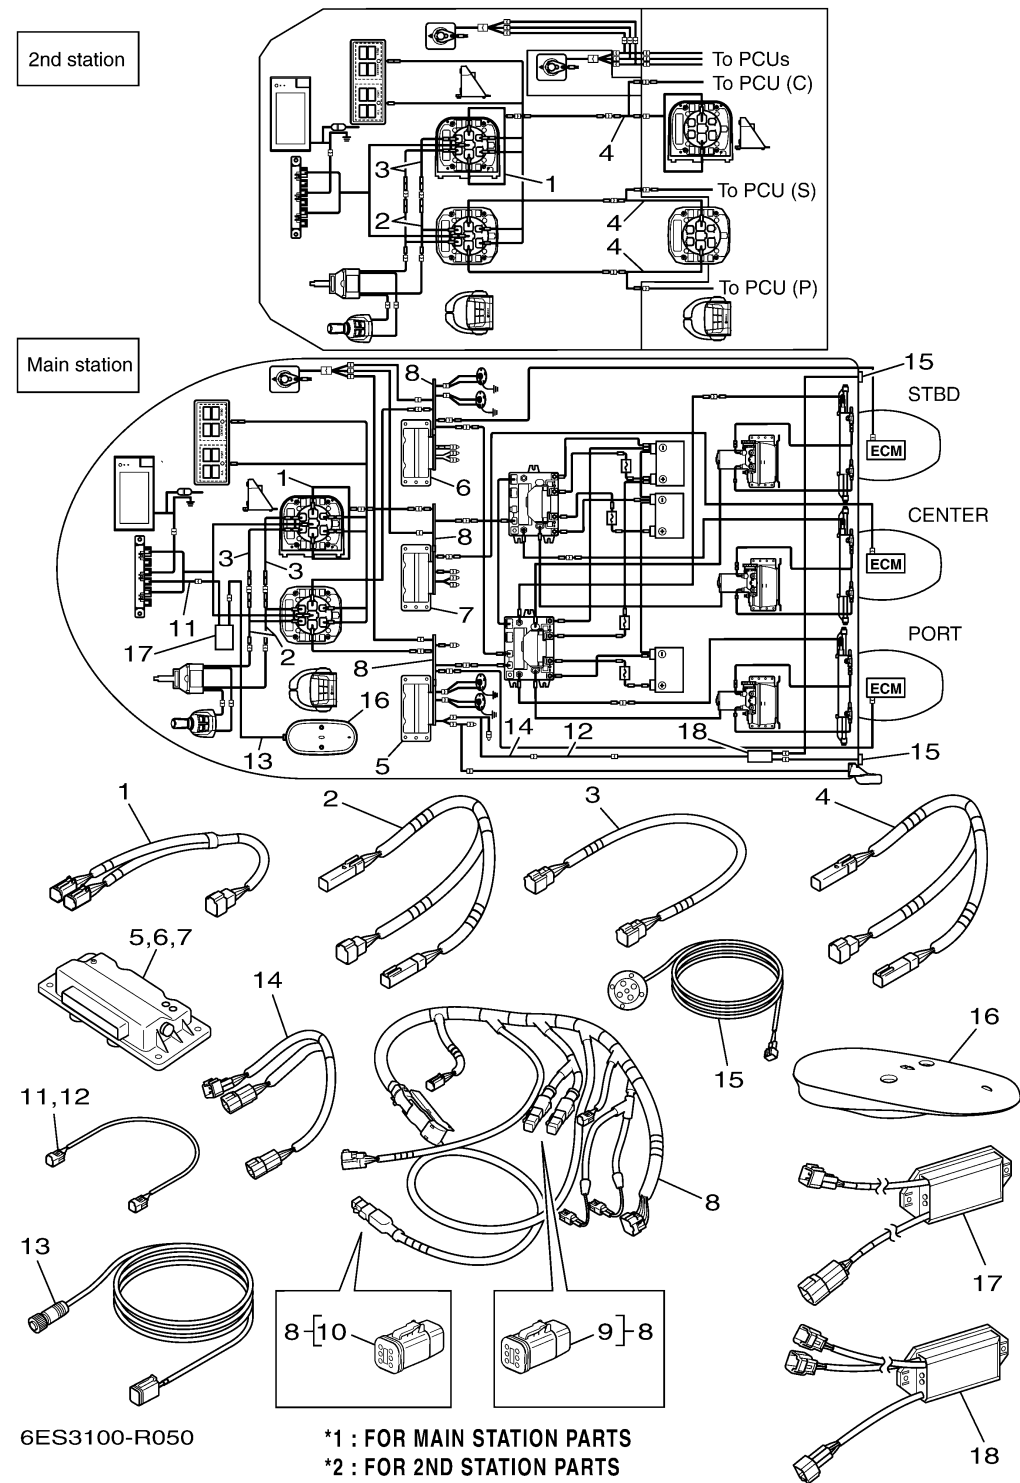

HARNESS (TRIPLE)

Ref No.	Part Number	Description	Qty	Remarks
1	6ES-82590-20-00	CENTER HCU HARNESS	2	
2	6ES-82590-00-00	HELM "T" HARNESS (TRIPLE)	4	
3	6ES-82590-A0-00	HELM ADAPTER HARNESS (TRIPLE)	4	
4	6ES-8258A-80-00	"T" HARNESS, 2ND STATION	3	2ND STATION
5	6ES-85590-30-00	PCU (TRIPLE/PORT)	1	CONTACT MARINE SERVICE DEPT
6	6ES-85590-40-00	PCU (TRIPLE/STBD)	1	CONTACT MARINE SERVICE DEPT
7	6ES-85590-50-00	PCU (TRIPLE/CENTER)	1	CONTACT MARINE SERVICE DEPT
8	6ES-8258A-00-00	PCU HARNESS	3	MAIN STATION
9	6ES-82582-00-00	. CAP 1	2	
10	6ES-82585-00-00	. CAP 2	1	
11	6Y8-82521-11-00	2FT PIGTAIL BUS	1	MAIN STATION
12	6Y8-82521-11-00	2FT PIGTAIL BUS	1	MAIN STATION
13	6ES-82718-00-00	RESISTOR HARNESS	1	MAIN STATION
14	6ES-82590-C0-00	PROP. LIGHT INTERFACE HARNESS	1	MAIN STATION
15	6ES-83720-00-00	L.E.D ASS'Y	2	MAIN STATION
16	6ES-88107-00-00	GPS ANTENNA	1	CONTACT MARINE SERVICE DEPT
17	6ES-8A2D0-10-00	GPS GATEWAY	1	MAIN STATION
18	6ES-8A2D0-00-00	PROP. LIGHT INTERFACE	1	MAIN STATION