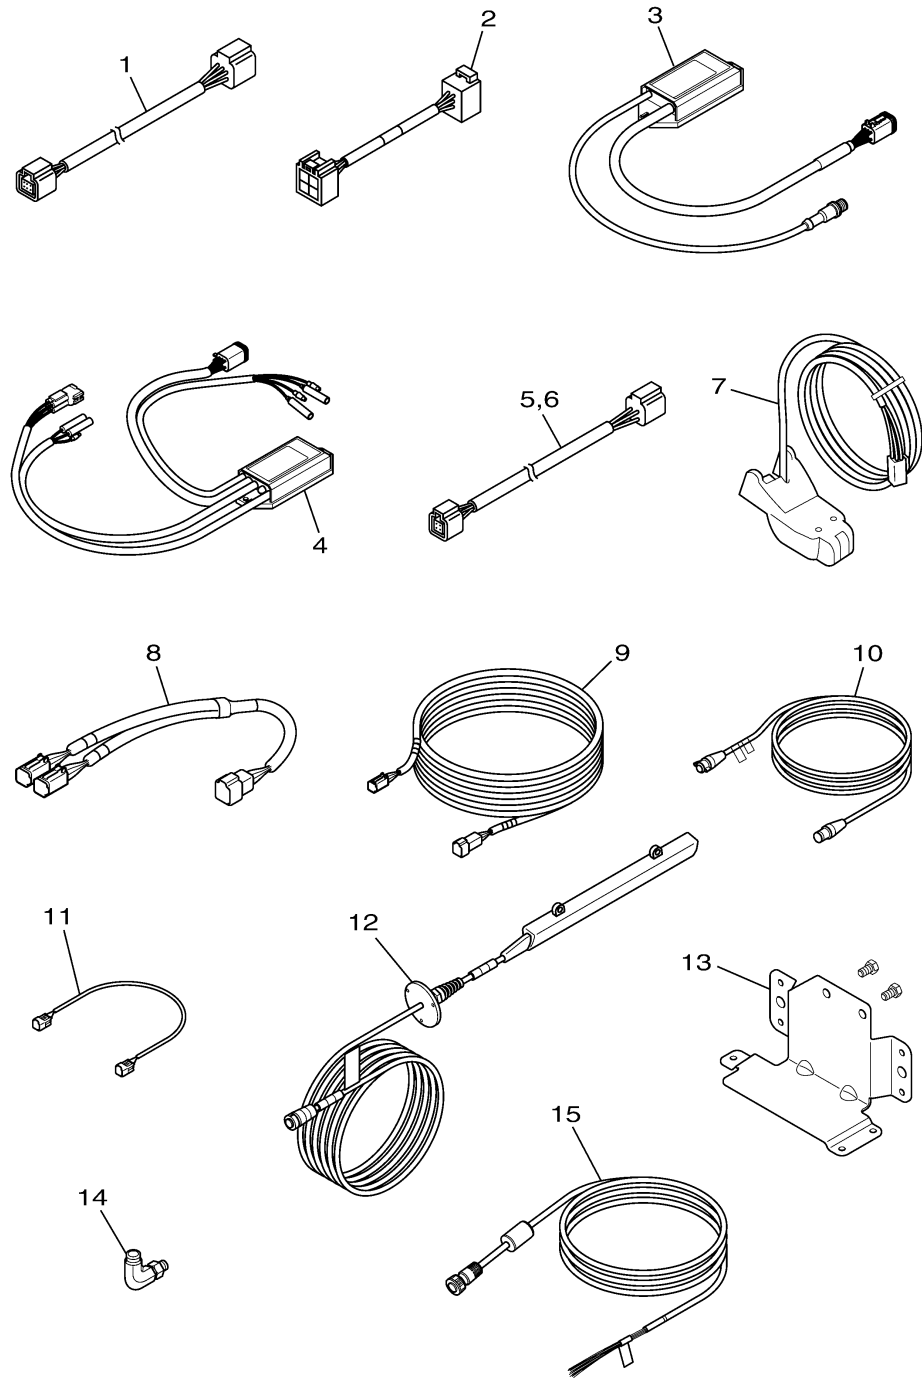

OPTIONAL PARTS

Ref No.	Part Number	Description	Qty	Remarks
1	6Y8-82553-01-00	1FT MAIN BUS	1	
2	6Y9-83553-50-00	WIRE, LEAD	1	FOR INTERFACE UNIT
3	6Y9-8A2D0-40-00	INTERFACE UNIT	1	
4	6Y9-8A2D0-30-00	INTERFACE UNIT	1	ANALOGUE GAUGE
5	6Y8-82521-01-00	1FT PIGTAIL BUS	1	
6	6Y8-82521-21-00	3FT PIGTAIL BUS	1	UR
6	6Y8-82521-41-00	9FT PIGTAIL BUS	1	UR
6	6Y8-82521-51-00	12FT PIGTAIL BUS	1	UR
6	6Y8-82521-31-00	6FT PIGTAIL BUS	1	UR
7	6Y9-83688-00-00	SENSOR ASSY	1	
8	6ES-82590-B0-00	WIRE HARNESS ASSY	1	
9	6ES-82590-50-00	23FT RC - PCU HARNESS	1	UR
9	6ES-82590-70-00	5FT RC - PCU HARNESS	1	UR
9	6ES-82590-30-00	10FT RC - PCU HARNESS	1	UR
9	6ES-82590-10-00	36FT RC - PCU HARNESS	1	UR
10	6ES-8258A-B0-00	EXT CABLE, STEERING SENSOR 18F	1	UR
10	6ES-8258A-A0-00	EXT CABLE, STEERING SENSOR 12F	1	UR
10	6ES-8258A-90-00	EXT CABLE, STEERING SENSOR 6FT	1	UR
11	6ES-8258A-C0-00	EXTENSION , PCU HARNESS 3.5FT	1	
12	6ES-83688-00-00	STEERING SENSOR	1	

CONTINUED ON NEXT FRAME >

6ES3100-R200

OPTIONAL PARTS

Ref No.	Part Number	Description	Qty	Remarks
13	6ES-13302-00-00	PUMP BRACKET	1	
14	6ES-82133-00-00	PUMP L FITTING	1	
15	6YD-8356N-00-00	WIRE, LEAD	1	