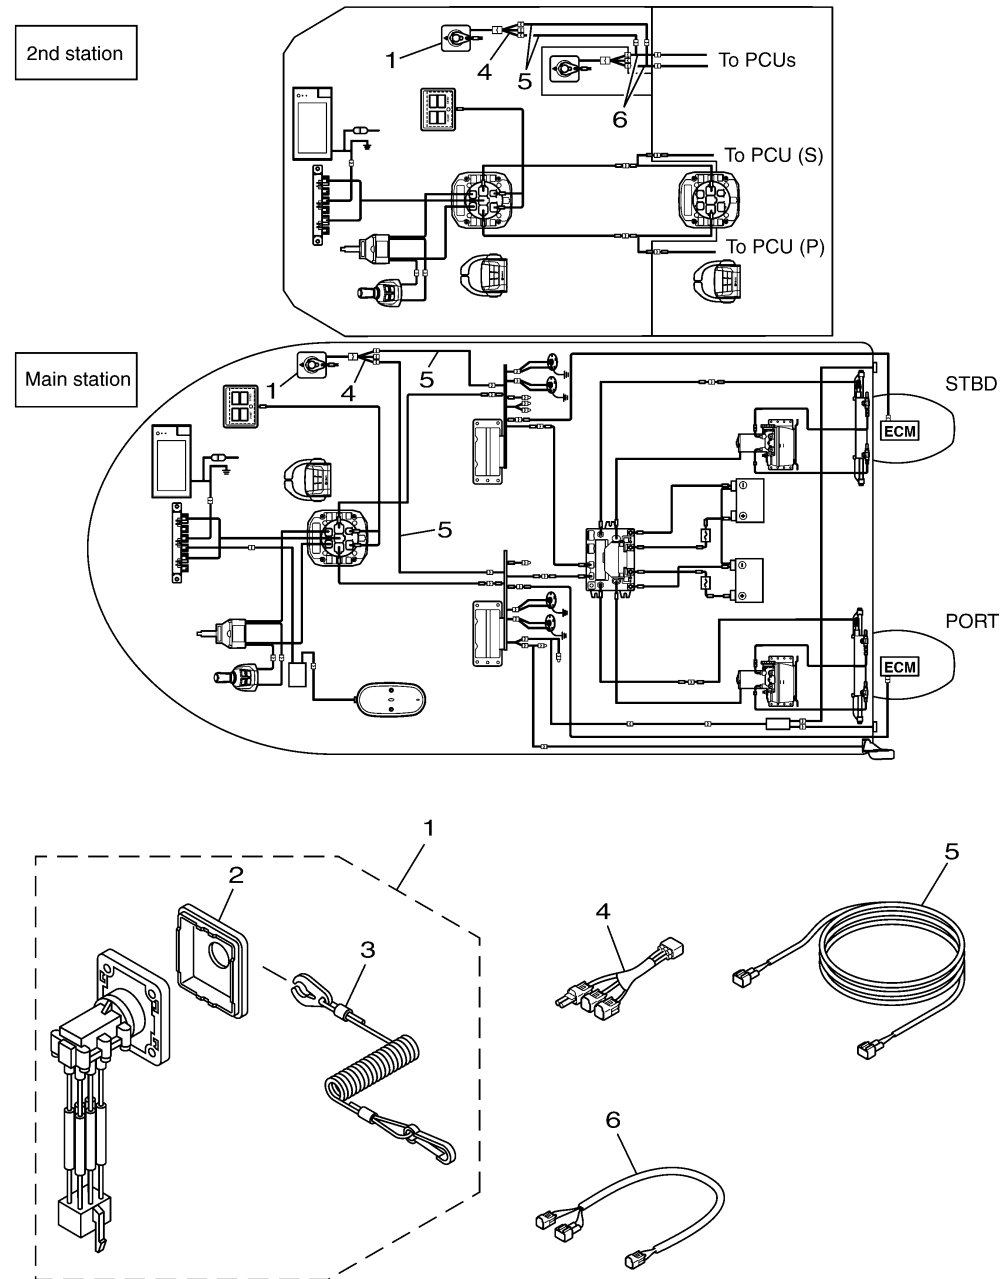

PANEL SWITCH (TWIN)

Ref No.	Part Number	Description	Qty	Remarks
1	6X6-82570-90-00	PANEL SWITCH ASSY	2	MAIN & 2ND STATION
2	6X6-82571-50-00	. PANEL, SWITCH	1	
3	682-82556-00-00	. LANYARD, STOP SWITCH	1	
4	6ES-8258A-31-00	LANYARD HARNESS 6P	2	MAIN & 2ND STATION
5	6ES-8258A-20-00	LANYARD HARNESS 2P	4	MAIN & 2ND STATION
6	6ES-8258A-70-00	LANYARD HARNESS, 2ND STATION	2	2ND STATION

6ES3100-R140

*1 : FOR 2ND STATION PARTS