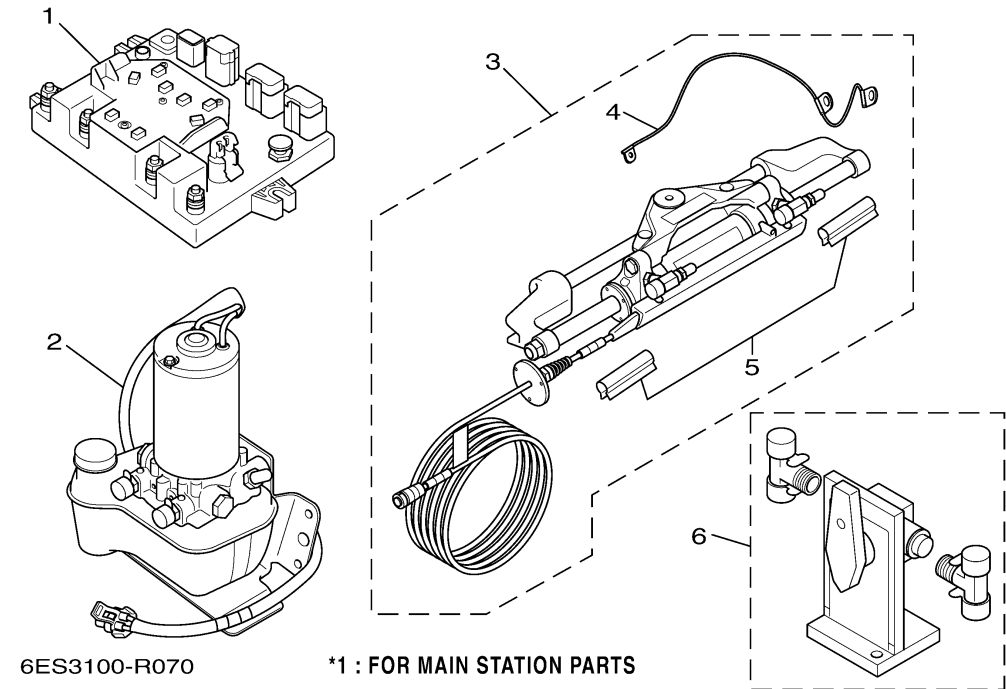

STEERING KIT (TWIN)

Ref No.	Part Number	Description	Qty	Remarks
1	6ES-859A0-01-00	SCU (STEERRING CONTROL UNIT)	1	CONTACT MARINE SERVICE DEPT.
2	6ES-7611A-02-00	STEERING PUMP ASSY.	2	CONTACT MARINE SERVICE DEPT.
3	6ES-42401-03-00	STEERING CYLINDER ASSY	2	CONTACT MARINE SERVICE DEPT.
4	6ES-8131Y-10-00	. WIRE, EARTH LEAD	1	
5	6ES-23326-00-00	. STEERING LOCK CLIP	1	
6	6ES-13340-00-00	STEERING BY-PASS VALVE ASSY	2	MAIN STATION