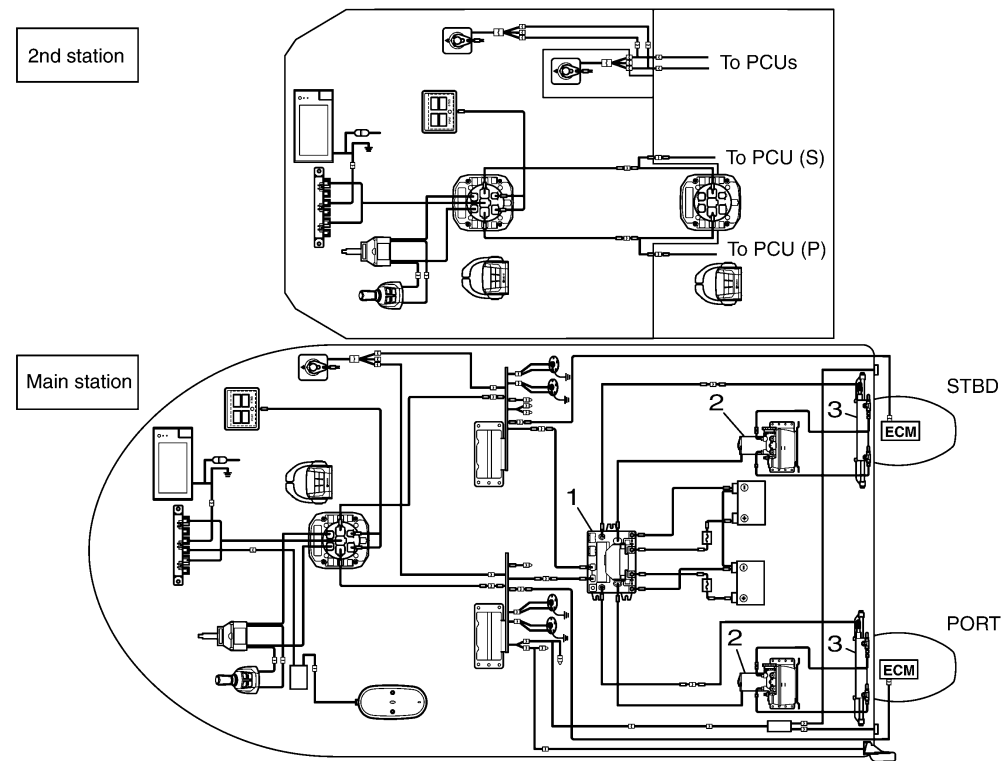

STEERING KIT (TWIN)

Ref No.	Part Number	Description	Qty	Remarks
1	6ES-859A0-01-00	SCU (STEERRING CONTROL UNIT)	1	CONTACT MARINE SERVICE DEPT.
2	6ES-7611A-02-00	STEERING PUMP ASSY.	2	CONTACT MARINE SERVICE DEPT.
3	6ES-42401-03-00	STEERING CYLINDER ASSY	2	CONTACT MARINE SERVICE DEPT.
4	6ES-8131Y-10-00	. WIRE, EARTH LEAD	1	
5	6ES-23326-00-00	. STEERING LOCK CLIP	1	
6	6ES-13340-00-00	STEERING BY-PASS VALVE ASSY	2	MAIN STATION