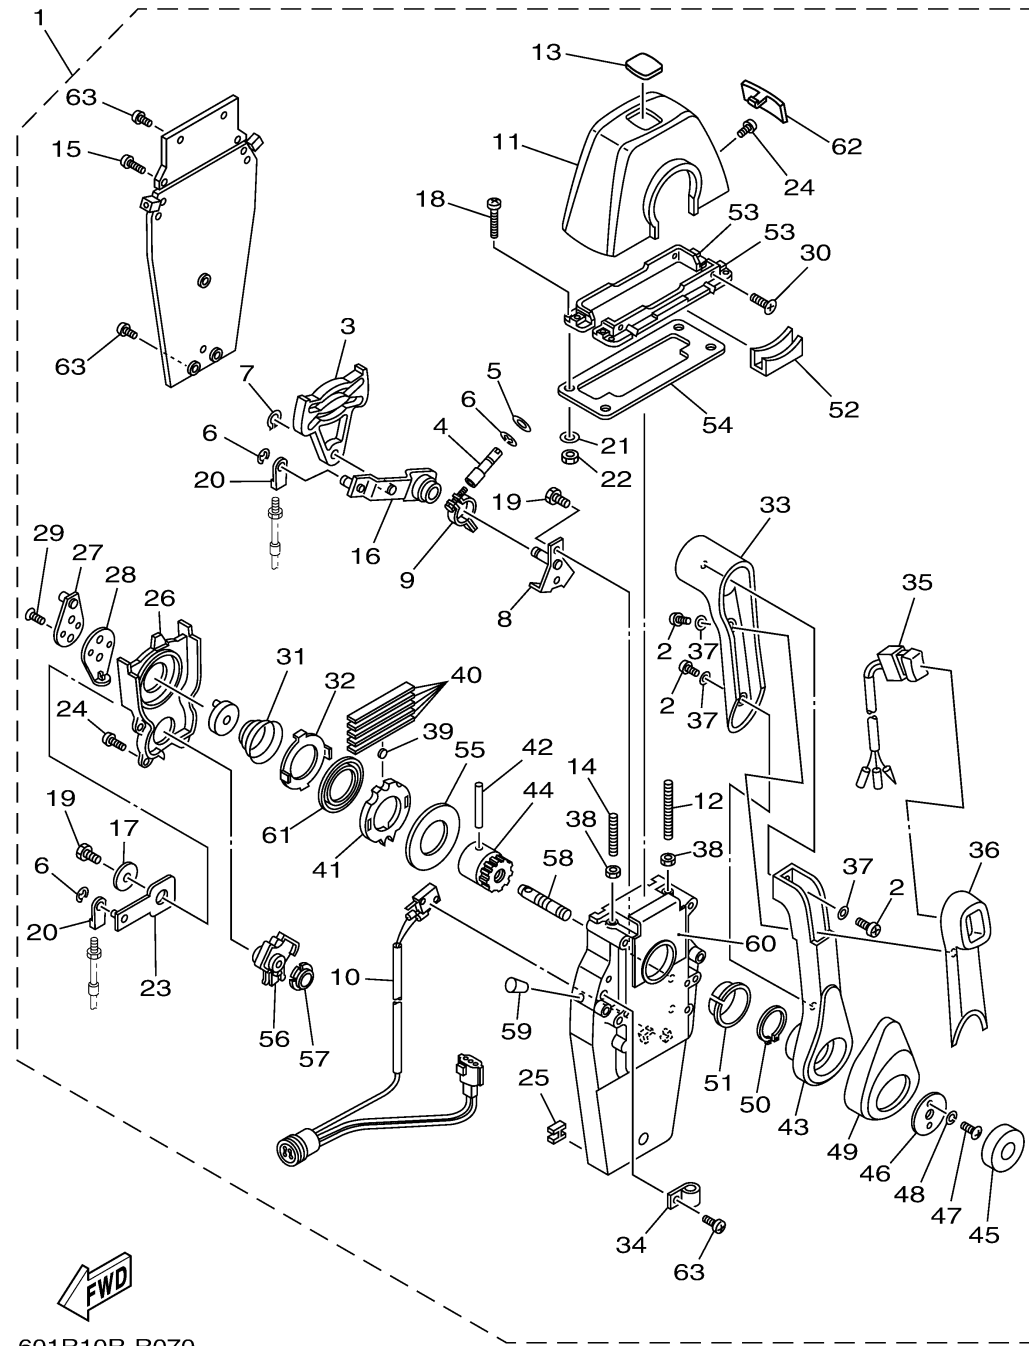

# CONTROL BINNACLE 704 SINGLE

704 REMOTE CONTROL (SINGLE)

601R10R-R070

Ref No.	Part Number	Description	Qty	Remarks
1	704-48205-R0-00	REMOTE CONTROL ASSY (R/H)	1	UR SINGL WITH PT/T SW.
2	704-48129-10-00	..SCREW 3	3	
3	EL8-48251-00-00	..PLATE, CAM	1	
4	704-48265-00-00	..SHAFT, FRICTION	1	
5	701-48246-00-00	..SPACER	1	
6	93430-06024-00	..CIRCLIP	4	
7	EL8-48259-00-00	..CIRCLIP 1	1	
8	704-48262-00-00	..SHAFT, THROTTLE	1	
9	704-48264-00-00	..THROTTLE, FRICTION	1	
10	704-82540-40-00	..NEUTRAL SWITCH ASSY	1	
11	704-48119-50-00	..COVER	1	
12	EL8-48281-00-00	..SCREW	1	
13	704-48215-60-00	..GRAPHIC	1	
14	704-48281-00-00	..SCREW	1	
15	97890-05025-00	..SCREW, PAN HEAD	2	
16	704-48261-00-00	..ARM, THROTTLE	1	
17	EL8-48191-00-00	..WASHER 1	1	
18	704-48283-00-00	..SCREW	4	
19	97380-06018-00	..BOLT	3	
20	703-48345-01-00	..CABLE END, REMOTE CONTROL 2	2	

# CONTROL BINNACLE 704 SINGLE

704 REMOTE CONTROL (SINGLE)

601R10R-R070

Ref No.	Part Number	Description	Qty	Remarks
21	704-48287-00-00	..WASHER	4	
22	95380-05600-00	..NUT	4	
23	704-48271-00-00	..ARM, SHIFT	1	
24	EL8-48127-00-00	..SCREW 1	10	
25	703-48358-00-00	..ANCHOR, CABLE	1	
26	704-48231-00-00	..HOUSING, GEAR	1	
27	EL8-48241-00-00	..ARM, DRIVE	1	
28	EL8-48254-00-00	..STOPPER, THROTTLE ADJUSTING	1	
29	92780-06020-00	..SCREW, FLAT HEAD	2	
30	98780-05018-00	..SCREW, FLAT HEAD	4	
31	EL8-48244-00-00	..SPRING, FREE ACCEL.	1	
32	EL8-48245-00-00	..PLATE, LOCK	1	
33	704-48222-10-00	..GRIP, CONTROL LEVER	1	
34	704-82594-00-00	..CLAMP	1	
35	704-82563-60-00	..TRIM & TILT SWITCH ASSY	1	
36	704-48229-30-00	..GRIP, CONTROL LEVER	1	
37	92990-05300-00	..WASHER, INTERNAL TOOTH	3	
38	95380-06600-00	..NUT, HEXAGON	2	
39	701-48248-00-00	..ROLLER, FREE ACCEL.	1	
40	704-48238-00-00	..SPRING, DETENT	5	