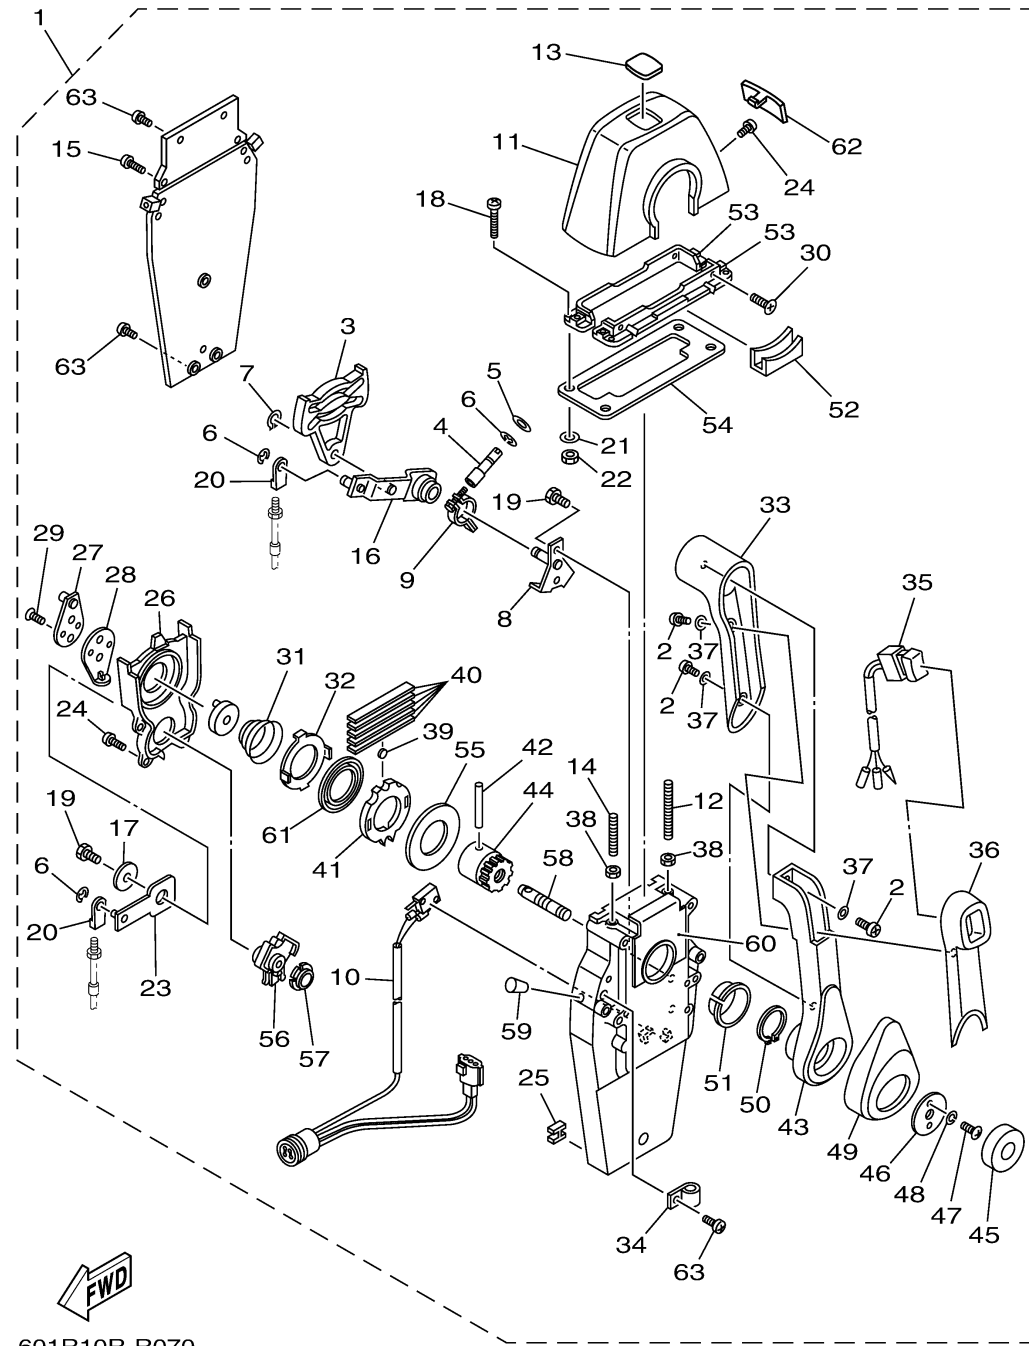

CONTROL BINNACLE 704 SINGLE

704 REMOTE CONTROL (SINGLE)

Ref No.	Part Number	Description	Qty	Remarks
61	704-48178-10-00	..PLATE, SHIFT	1	
62	704-48167-20-00	..PLUG	1	
63	97890-05016-00	..SCREW, PAN HEAD	3