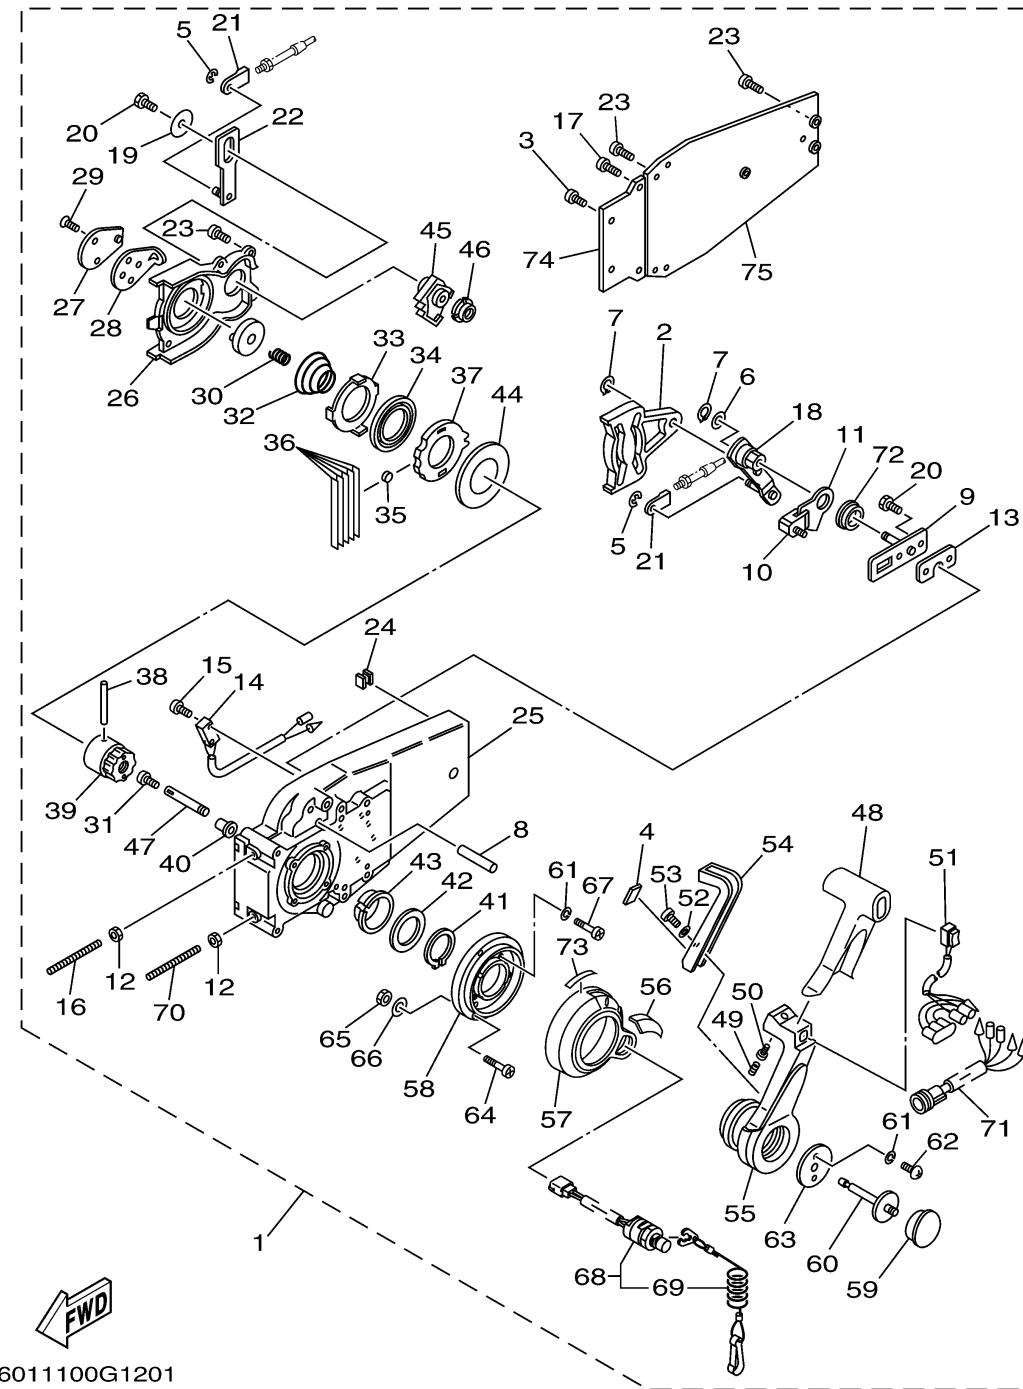

## 6X3 REMOTE CONTROL

6011100G1201

Ref No.	Part Number	Description	Qty	Remarks
1	6X3-48206-03-00	REMOTE CONTROL ASSY	1	WITH PT/T SW.
2	EL8-48251-00-00	..PLATE, CAM	1	
3	97890-05016-00	..SCREW, PAN HEAD	2	
4	6X0-48138-00-00	..CAP, LOCK ARM	1	
5	93430-06024-00	..CIRCLIP	3	
6	92990-10600-00	..WASHER, PLATE	1	
7	EL8-48259-00-00	..CIRCLIP 1	2	
8	6X0-48265-00-00	..SHAFT, FRICTION	1	
9	6X0-48262-00-00	..SHAFT, THROTTLE	1	
10	6X0-48264-00-00	..THROTTLE, FRICTION	1	
11	6X0-48187-00-00	..PLATE, ADJUST	1	
12	95380-06600-00	..NUT, HEXAGON	2	
13	704-48266-00-00	..SPACER	1	
14	704-82540-00-00	..NEUTRAL SWITCH ASSY	1	
15	703-48129-00-00	..SCREW 3	2	
16	EL8-48281-00-00	..SCREW	1	
17	97890-05025-00	..SCREW, PAN HEAD	2	
18	6X0-48261-00-00	..ARM, THROTTLE	1	
19	EL8-48191-00-00	..WASHER 1	1	
20	97380-06018-00	..BOLT	3	

## 6X3 REMOTE CONTROL

6011100G1201

Ref No.	Part Number	Description	Qty	Remarks
21	703-48345-01-00	..CABLE END, REMOTE CONTROL 2	2	
22	EL8-48271-00-00	..ARM, SHIFT	1	
23	EL8-48127-00-00	..SCREW 1	11	
24	703-48358-00-00	..ANCHOR, CABLE	1	
25	6X0-48211-00-00	..HOUSING,1	1	
26	EL8-48231-00-00	..HOUSING, GEAR	1	
27	EL8-48241-00-00	..ARM, DRIVE	1	
28	EL8-48254-00-00	..STOPPER, THROTTLE ADJUSTING	1	
29	92780-06020-00	..SCREW, FLAT HEAD	2	
30	EL8-48158-00-00	..SPRING 1	1	
31	98580-04006-00	..SCREW, PAN HEAD	1	
32	EL8-48244-00-00	..SPRING, FREE ACCEL.	1	
33	EL8-48245-00-00	..PLATE, LOCK	1	
34	704-48178-00-00	..PLATE, SHIFT	1	
35	701-48248-00-00	..ROLLER, FREE ACCEL.	1	
36	704-48238-00-00	..SPRING, DETENT	5	
37	6X0-48121-00-00	..GEAR 1	1	
38	EL8-48164-00-00	..PIN 2	1	
39	EL8-48242-10-00	..SHAFT, DRIVE	1	
40	702-48263-00-00	..BUSHING	1	