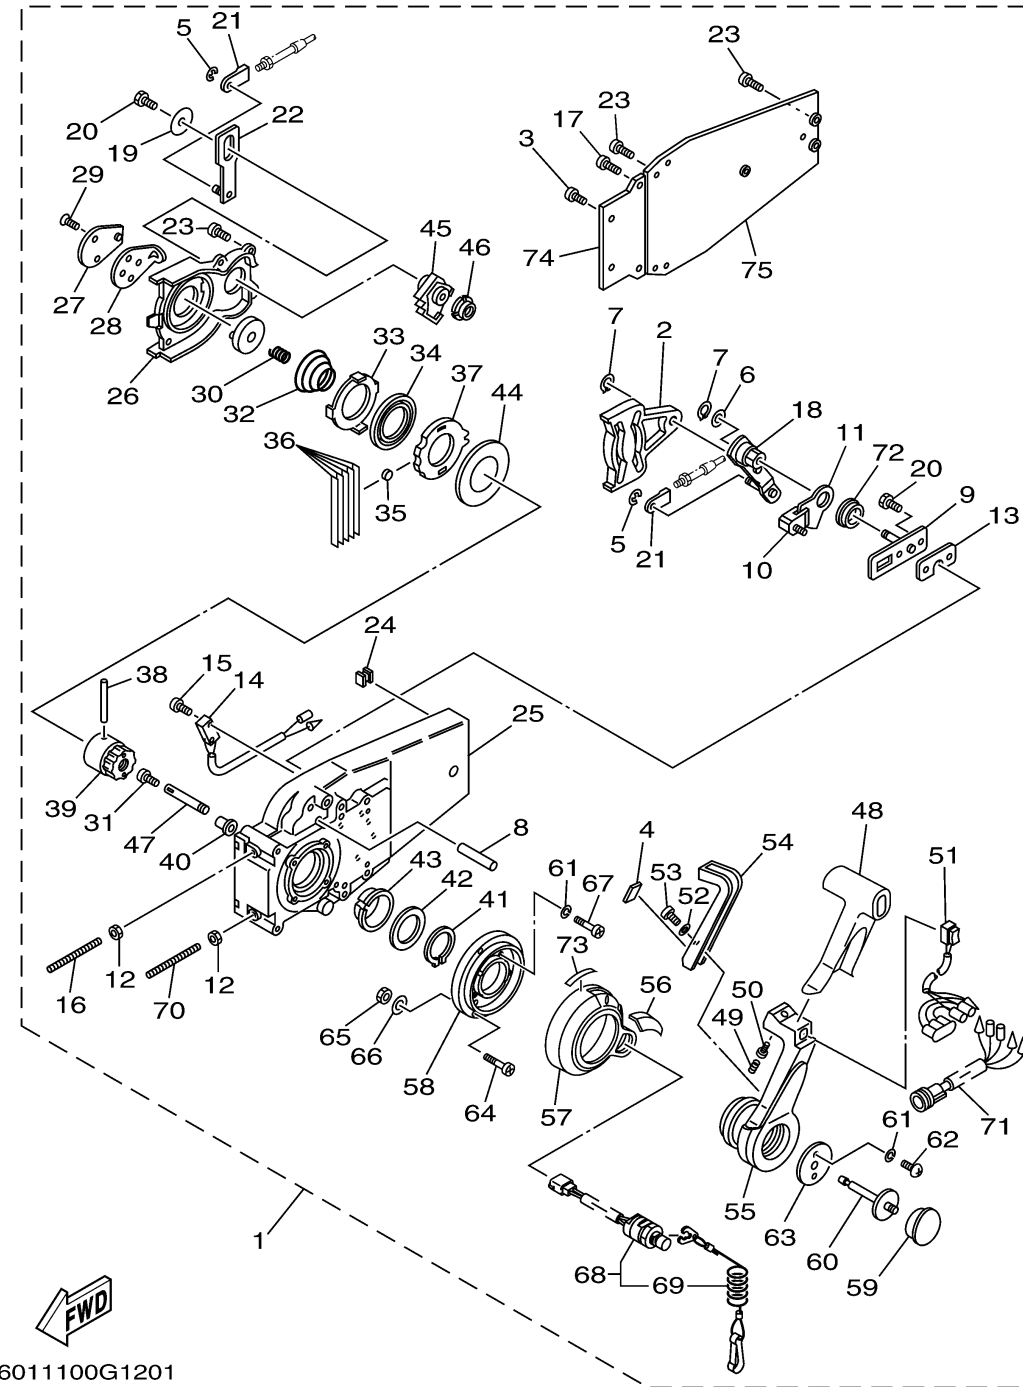

# CONTROL SIDE FLUSH PREMIUM

## 6X3 REMOTE CONTROL

6011100G1201

Ref No.	Part Number	Description	Qty	Remarks
1	6X3-48206-03-00	REMOTE CONTROL ASSY	1	WITH PT/T SW.
2	EL8-48251-00-00	..PLATE, CAM	1	
3	97890-05016-00	..SCREW, PAN HEAD	2	
4	6X0-48138-00-00	..CAP, LOCK ARM	1	
5	93430-06024-00	..CIRCLIP	3	
6	92990-10600-00	..WASHER, PLATE	1	
7	EL8-48259-00-00	..CIRCLIP 1	2	
8	6X0-48265-00-00	..SHAFT, FRICTION	1	
9	6X0-48262-00-00	..SHAFT, THROTTLE	1	
10	6X0-48264-00-00	..THROTTLE, FRICTION	1	
11	6X0-48187-00-00	..PLATE, ADJUST	1	
12	95380-06600-00	..NUT, HEXAGON	2	
13	704-48266-00-00	..SPACER	1	
14	704-82540-00-00	..NEUTRAL SWITCH ASSY	1	
15	703-48129-00-00	..SCREW 3	2	
16	EL8-48281-00-00	..SCREW	1	
17	97890-05025-00	..SCREW, PAN HEAD	2	
18	6X0-48261-00-00	..ARM, THROTTLE	1	
19	EL8-48191-00-00	..WASHER 1	1	
20	97380-06018-00	..BOLT	3	

## 6X3 REMOTE CONTROL

6011100G1201

Ref No.	Part Number	Description	Qty	Remarks
21	703-48345-01-00	..CABLE END, REMOTE CONTROL 2	2	
22	EL8-48271-00-00	..ARM, SHIFT	1	
23	EL8-48127-00-00	..SCREW 1	11	
24	703-48358-00-00	..ANCHOR, CABLE	1	
25	6X0-48211-00-00	..HOUSING,1	1	
26	EL8-48231-00-00	..HOUSING, GEAR	1	
27	EL8-48241-00-00	..ARM, DRIVE	1	
28	EL8-48254-00-00	..STOPPER, THROTTLE ADJUSTING	1	
29	92780-06020-00	..SCREW, FLAT HEAD	2	
30	EL8-48158-00-00	..SPRING 1	1	
31	98580-04006-00	..SCREW, PAN HEAD	1	
32	EL8-48244-00-00	..SPRING, FREE ACCEL.	1	
33	EL8-48245-00-00	..PLATE, LOCK	1	
34	704-48178-00-00	..PLATE, SHIFT	1	
35	701-48248-00-00	..ROLLER, FREE ACCEL.	1	
36	704-48238-00-00	..SPRING, DETENT	5	
37	6X0-48121-00-00	..GEAR 1	1	
38	EL8-48164-00-00	..PIN 2	1	
39	EL8-48242-10-00	..SHAFT, DRIVE	1	
40	702-48263-00-00	..BUSHING	1	