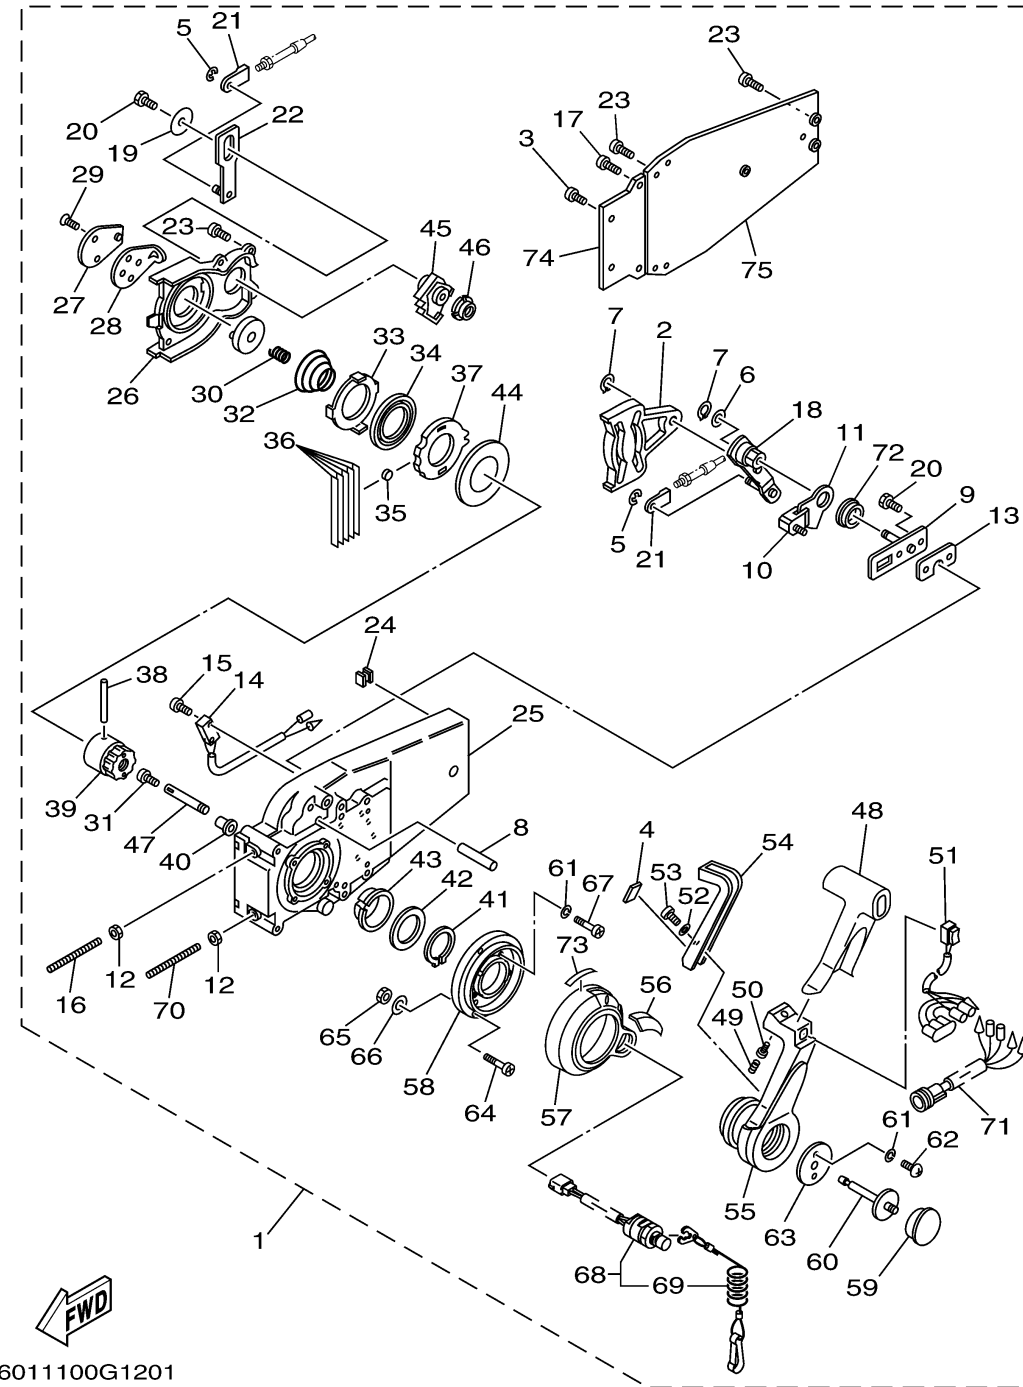

## 6X3 REMOTE CONTROL

6011100G1201

Ref No.	Part Number	Description	Qty	Remarks
21	703-48345-01-00	..CABLE END, REMOTE CONTROL 2	2	
22	EL8-48271-00-00	..ARM, SHIFT	1	
23	EL8-48127-00-00	..SCREW 1	11	
24	703-48358-00-00	..ANCHOR, CABLE	1	
25	6X0-48211-00-00	..HOUSING,1	1	
26	EL8-48231-00-00	..HOUSING, GEAR	1	
27	EL8-48241-00-00	..ARM, DRIVE	1	
28	EL8-48254-00-00	..STOPPER, THROTTLE ADJUSTING	1	
29	92780-06020-00	..SCREW, FLAT HEAD	2	
30	EL8-48158-00-00	..SPRING 1	1	
31	98580-04006-00	..SCREW, PAN HEAD	1	
32	EL8-48244-00-00	..SPRING, FREE ACCEL.	1	
33	EL8-48245-00-00	..PLATE, LOCK	1	
34	704-48178-00-00	..PLATE, SHIFT	1	
35	701-48248-00-00	..ROLLER, FREE ACCEL.	1	
36	704-48238-00-00	..SPRING, DETENT	5	
37	6X0-48121-00-00	..GEAR 1	1	
38	EL8-48164-00-00	..PIN 2	1	
39	EL8-48242-10-00	..SHAFT, DRIVE	1	
40	702-48263-00-00	..BUSHING	1	

## 6X3 REMOTE CONTROL

6011100G1201

Ref No.	Part Number	Description	Qty	Remarks
41	EL8-48279-00-00	..CIRCLIP 2	1	
42	704-48193-00-00	..WASHER 3	1	
43	EL8-48234-00-00	..BUSHING 1	1	
44	703-48192-00-00	..WASHER 2	1	
45	EL8-48233-00-00	..GEAR 2	1	
46	702-48235-00-00	..BUSHING	1	
47	6X0-48153-00-00	..SHAFT, FREE ACCEL.	1	
48	6X3-48222-01-00	..GRIP, CONTROL LEVER	1	
49	703-48227-00-00	..SPRING, NEUTRAL LOCK	1	
50	98580-05008-00	..SCREW, PAN HEAD	1	
51	6X3-82563-02-00	..TRIM & TILT SWITCH ASSY	1	
52	6X0-48288-00-00	..WASHER, PLAIN	1	
53	6X0-48127-00-00	..SCREW 1	1	
54	6X0-48223-00-00	..LOCK, NEUTRAL	1	
55	6X3-48221-00-00	..LEVER, CONTROL	1	
56	6X3-48225-10-00	..COVER	1	
57	6X3-48225-00-00	..COVER	1	
58	6X3-48111-00-00	..BODY, REMOTE CONTROL 1	1	
59	6X3-48225-20-00	..COVER	1	
60	6X0-48155-00-00	..PLUNGER	1	