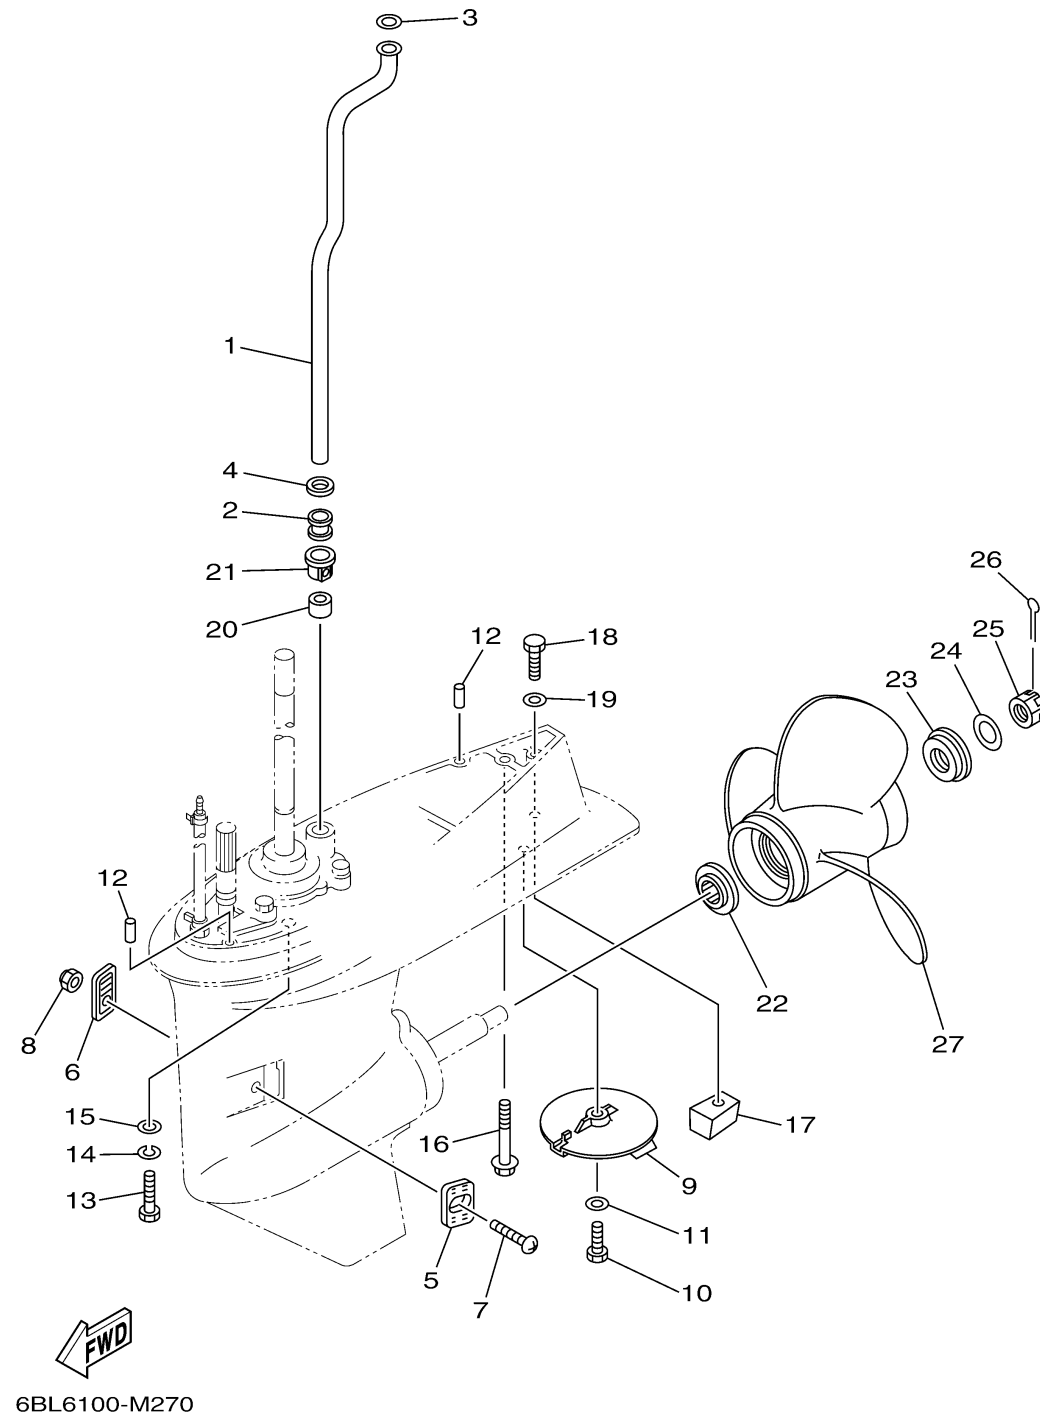

# LOWER CASING DRIVE 2

Ref No.	Part Number	Description	Qty	Remarks
1	62Y-44361-00-00	TUBE, WATER 1	1	L(21.1")
2	663-44367-00-00	DAMPER, WATER SEAL 3	1	
3	90202-12060-00	WASHER, PLATE	1	
4	90430-12072-00	GASKET	1	
5	63D-45214-00-00	COVER, WATER INLET 1	1	
6	63D-45215-00-00	COVER, WATER INLET 2	1	
7	90152-05010-00	SCREW, COUNTERSUNK	1	
8	95380-05600-00	.NUT	1	
9	67C-45371-00-00	TAB-TRIM	1	
10	97095-08025-00	BOLT	1	
11	92995-08600-00	WASHER	1	
12	93606-12019-00	PIN, DOWEL	2	
13	97075-10040-00	BOLT	4	L(21.1")
14	92995-10100-00	WASHER	4	L(21.1")
15	92995-10600-00	WASHER	4	L(21.1")
16	97575-08565-00	BOLT, WITH WASHER	1	L(21.1")
17	67C-45251-00-00	ANODE	1	
18	97095-08035-00	BOLT	1	
19	92995-08600-00	WASHER	1	
20	663-44366-00-00	.DAMPER, WATER SEAL 2	1	

CONTINUED ON NEXT FRAME >