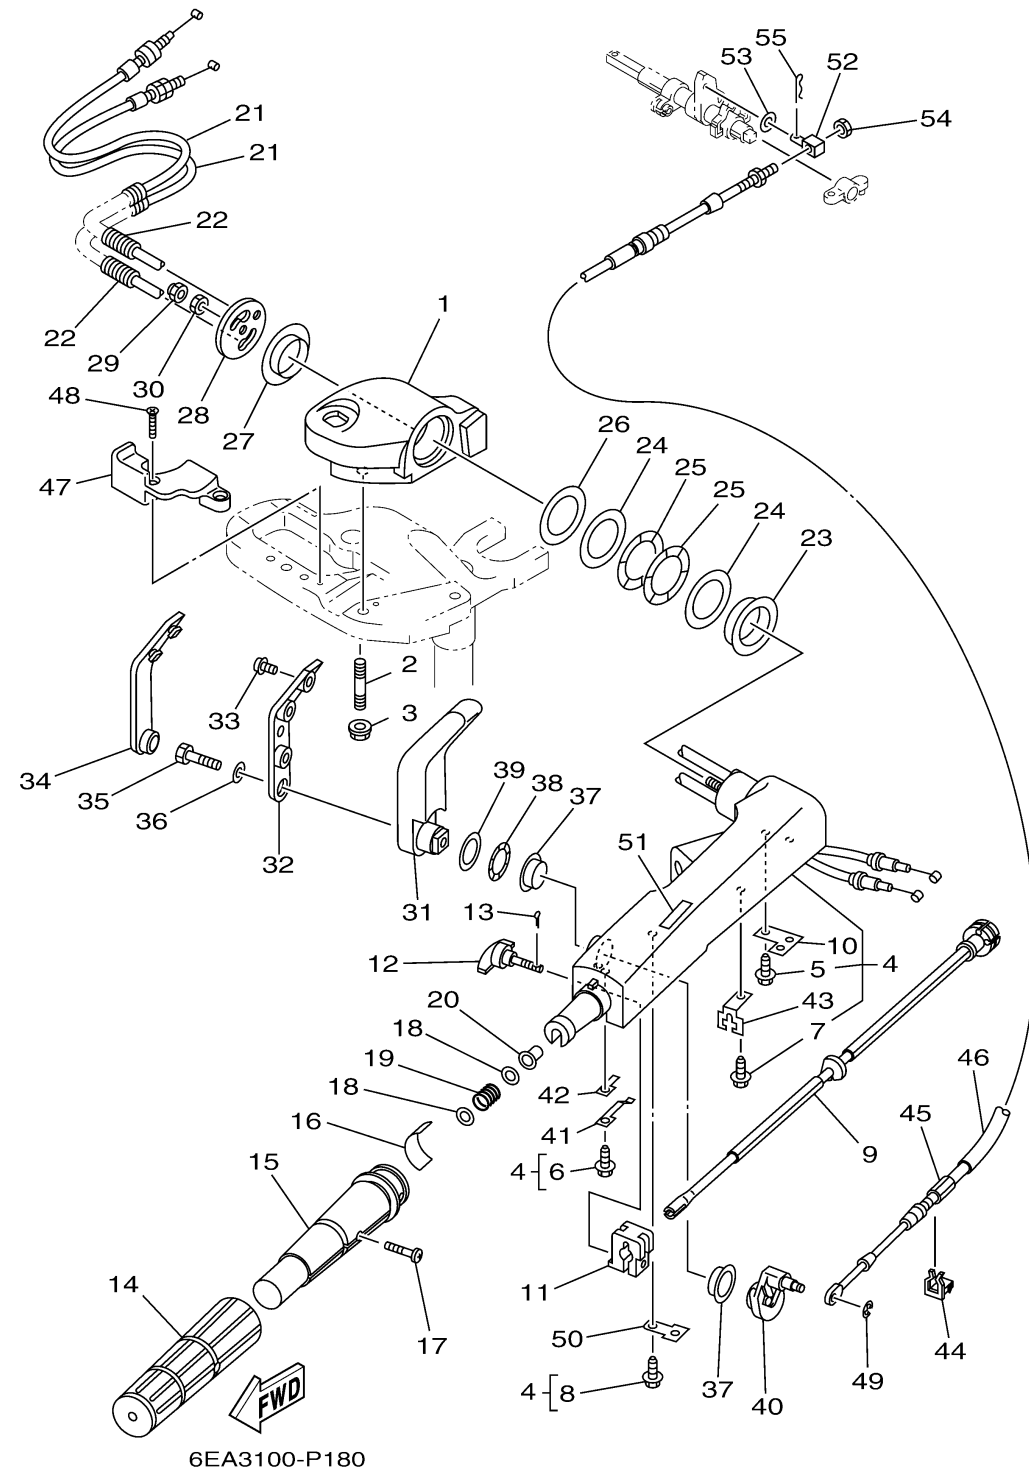

STEERING

Ref No.	Part Number	Description	Qty	Remarks
1	6AU-42121-10-8D	BRACKET	1	
2	90116-10040-00	BOLT, STUD	2	
3	90179-10M33-00	NUT	2	
4	69C-42101-01-8D	HANDLE, STEERING	1	
5	90109-06M86-00	. BOLT	2	
6	90109-06M80-00	. .BOLT	1	
7	90109-06M80-00	. .BOLT	1	
8	90109-06M80-00	. .BOLT	1	
9	68T-42138-01-00	LEVER, THROTTLE	1	
10	69A-42159-00-00	STAY	1	
11	6G1-42126-00-00	FRICTION, STEERING HANDLE GRIP	1	
12	65W-42125-00-00	BOLT, FRICTION ADJUSTING	1	
13	91490-16010-00	PIN. COTTER	1	
14	67D-42177-00-00	RUBBER, HANDLE	1	
15	67D-42119-01-00	GRIP, STEERING HANDLE	1	
16	6DR-42137-00-00	INDICATOR, THROTTLE	1	
17	90152-05011-00	SCREW, COUNTERSUNK	1	
18	90201-10M02-00	WASHER, PLATE	2	
19	90501-23215-00	SPRING, COMPRESSION	1	
20	90386-08032-00	BUSH	1	

CONTINUED ON NEXT FRAME >

STEERING

Ref No.	Part Number	Description	Qty	Remarks
21	6DR-26301-00-00	THROTTLE CABLE ASSY	2	
22	90447-07005-00	TUBE	2	
23	66R-42171-00-00	BUSHING	1	
24	90201-43M00-00	WASHER, PLATE	2	
25	90206-43M22-00	WASHER, WAVE	2	
26	90202-43M57-00	WASHER, PLATE	1	
27	90386-40M99-00	BUSH	1	
28	65W-42131-01-00	COVER, HANDLE STEERING	1	
29	95780-10300-00	NUT, FLANGE	1	
30	95380-10700-00	NUT	1	
31	66R-44111-00-8D	HANDLE, GEAR SHIFT	1	
32	66R-44173-00-00	LEVER, SHIFT CONTROL	1	
33	90159-06M18-00	SCREW, WITH WASHER	3	
34	66R-42129-00-00	BUSHING, RUBBER	1	
35	97095-08030-00	BOLT	1	
36	92995-08600-00	WASHER	1	
37	90386-26MA3-00	BUSH	2	
38	90206-26M25-00	WASHER, WAVE	1	
39	90202-26M59-00	WASHER, PLATE	1	
40	68T-44113-01-00	CAM PLATE, HANDLE	1	