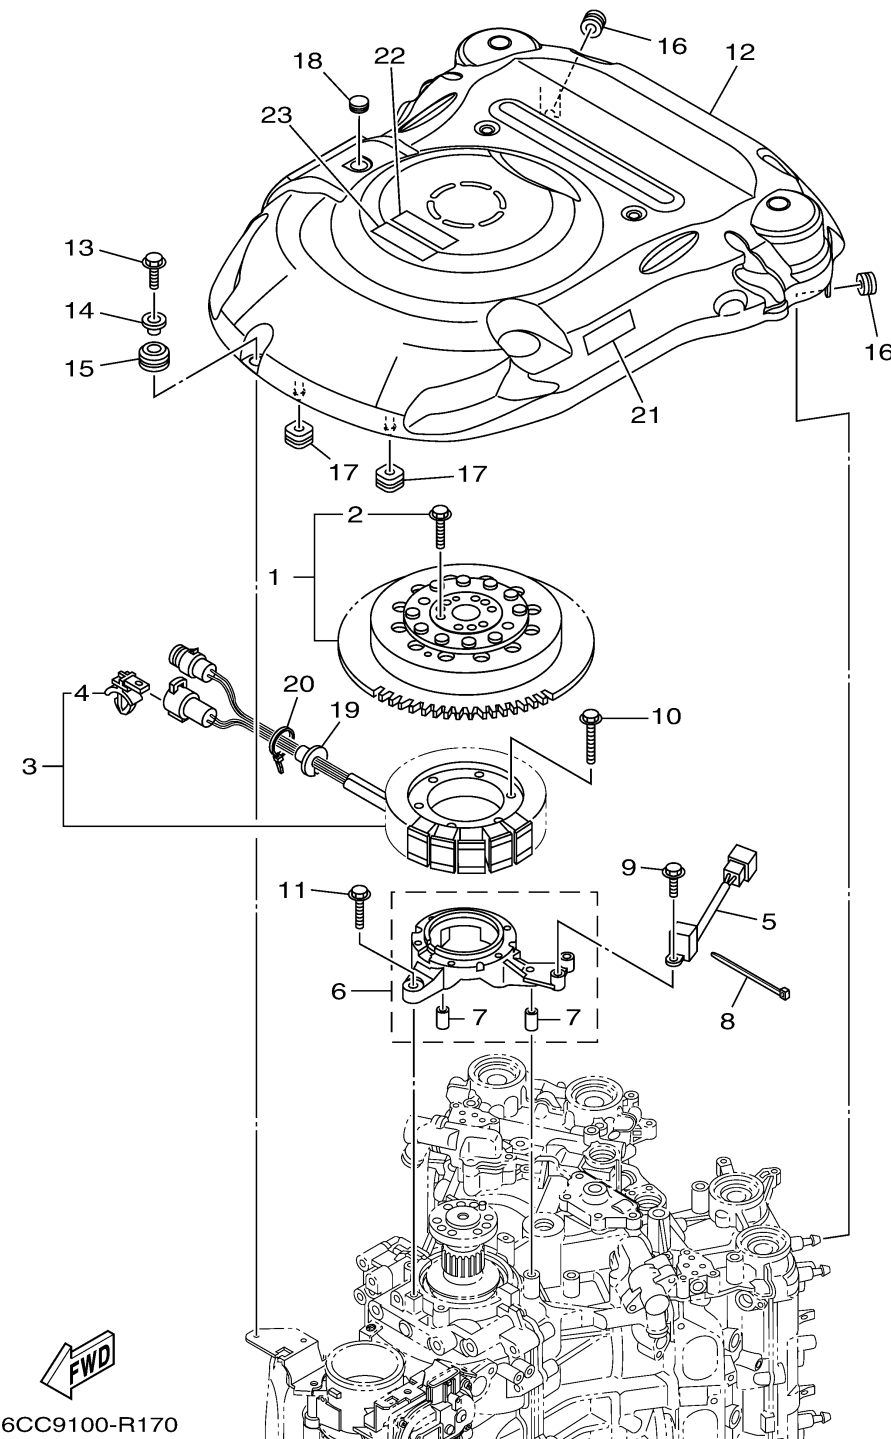

GENERATOR

6CC9100-R170

Ref No.	Part Number	Description	Qty	Remarks
1	6CB-W8145-10-00	ROTOR ASSY WITH BOLTS	1	
2	6AW-W9011-00-00	..BOLT SET (FOR ROTOR ASSY)	1	
3	6CB-81410-10-00	STATOR ASSY	1	
4	90464-12002-00	..CLAMP	1	
5	6CB-85580-00-00	COIL, PULSER	1	
6	6CB-85561-10-00	BASE, MAGNETO	1	
7	99530-08012-00	..PIN, DOWEL	2	
8	90465-13M97-00	CLAMP	1	
9	97595-05520-00	BOLT, WITH WASHER	2	
10	95022-06035-00	BOLT, FLANGE	6	
11	95895-06030-00	BOLT, FLANGE	4	
12	6CB-81337-11-00	COVER, FLYWHEEL	1	
13	95895-06020-00	BOLT, FLANGE	1	
14	90387-06285-00	COLLAR	1	
15	90480-15M31-00	GROMMET	1	
16	90480-12314-00	GROMMET	2	
17	6CB-85516-00-00	SPACER	2	
18	90480-16025-00	GROMMET	1	
19	6CB-81336-00-00	GROMMET	1	
20	90465-11M10-00	CLAMP	1	

CONTINUED ON NEXT FRAME >

GENERATOR

Ref No.	Part Number	Description	Qty	Remarks
21	6CB-13437-50-00	MARK, CAUTION	1	
22	6EE-81994-40-00	LABEL, SAFETY	1	
23	6EE-81994-50-00	LABEL, SAFETY	1	