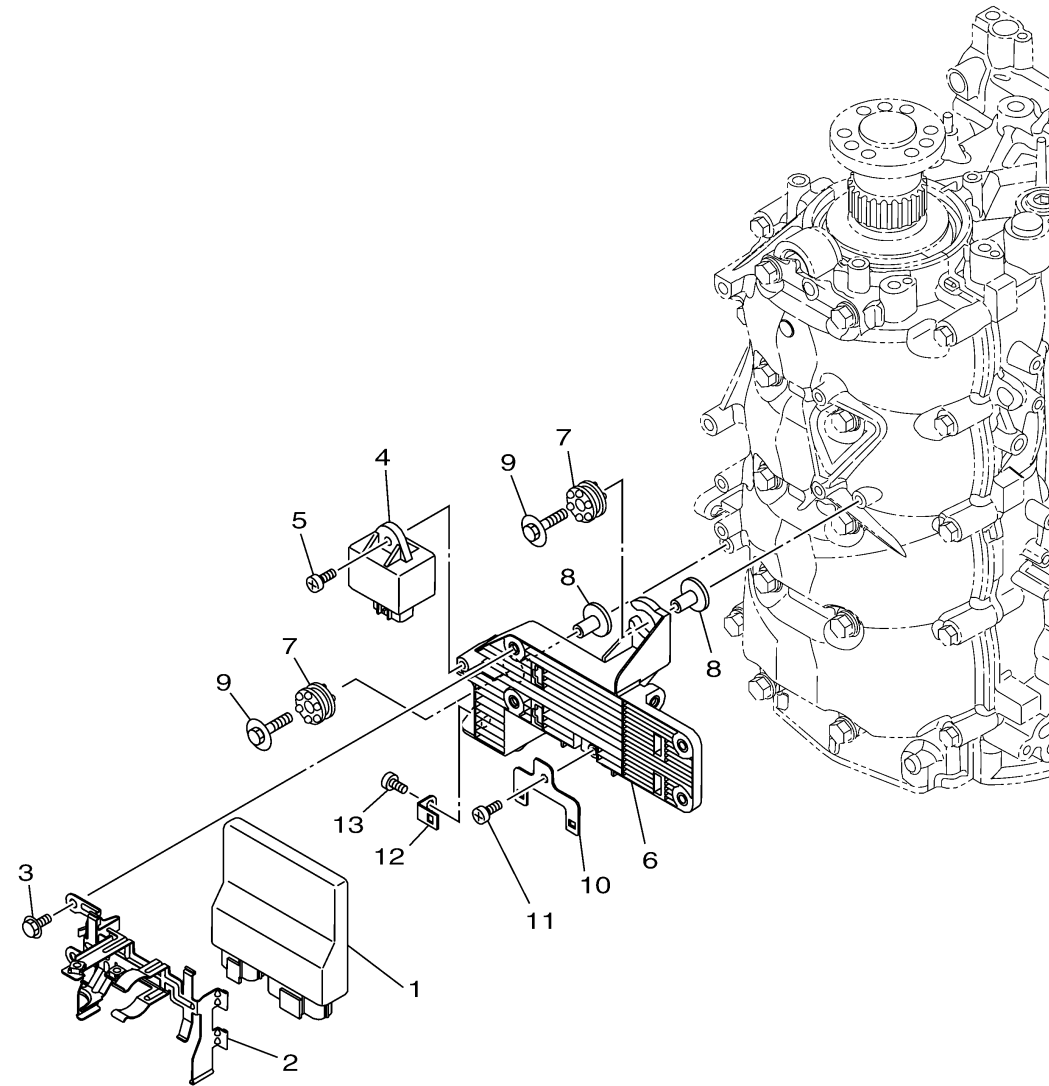

# ELECTRICAL 1

Ref No.	Part Number	Description	Qty	Remarks
1	6EK-8591A-01-00	ENGINE CONTROL UNIT ASSY	1	
2	6EK-8253C-00-00	SPRING, PLATE LOCK	1	
3	95895-06010-00	BOLT, FLANGE	2	
4	60E-81950-00-00	RELAY ASSY	1	
5	97780-60620-00	SCREW, TAPPING	1	
6	6EK-81948-00-00	BRACKET	1	
7	68F-85516-01-00	SPACER	2	
8	90387-06176-00	COLLAR	2	
9	68F-85119-00-00	BOLT	2	
10	6C5-8257V-00-00	PLATE, CONNECTOR	1	
11	97780-60620-00	SCREW, TAPPING	1	
12	68V-85548-01-00	HOLDER	1	
13	97780-60620-00	SCREW, TAPPING	1	

6EK1100-N160