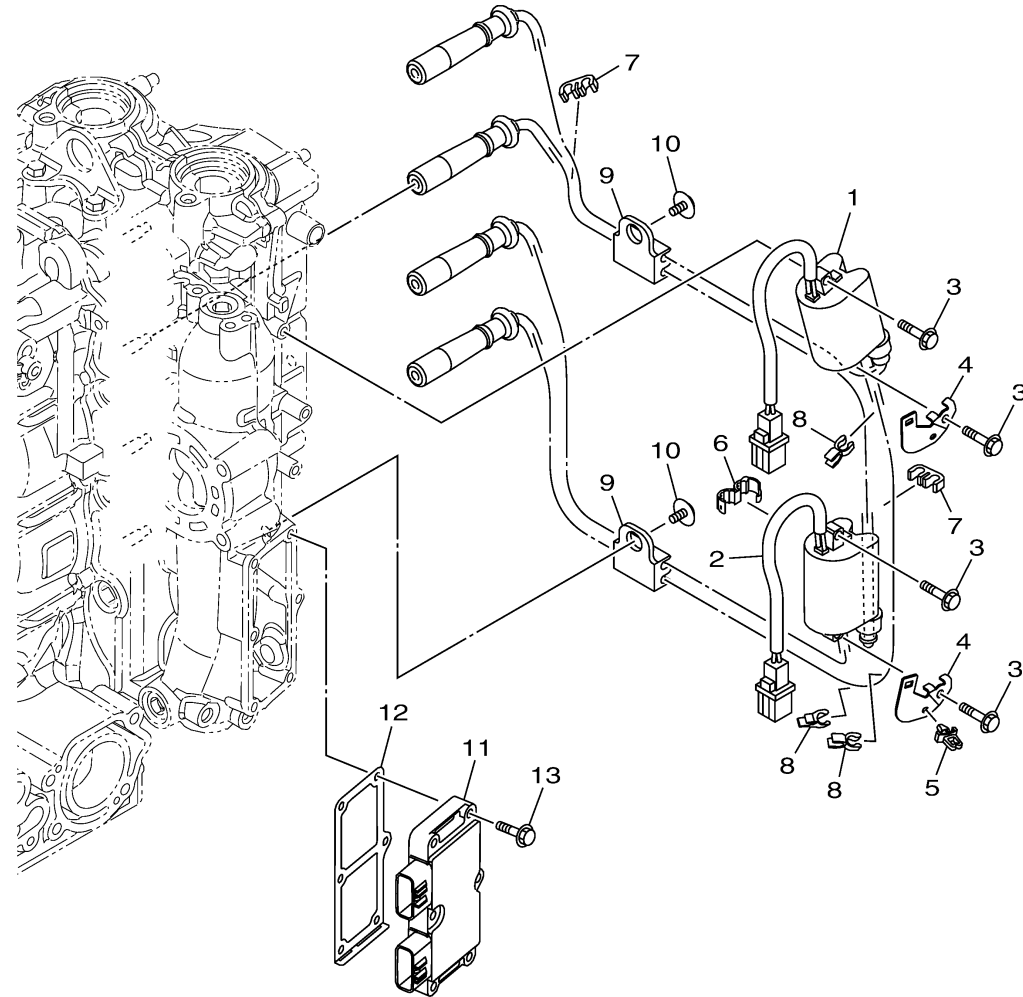

# ELECTRICAL 4

Ref No.	Part Number	Description	Qty	Remarks
1	68V-82310-01-00	IGNITION COIL ASSY	1	
2	68V-82310-11-00	IGNITION COIL ASSY	1	
3	97595-06525-00	BOLT, WITH WASHER	4	
4	6EK-82388-00-00	PLATE	2	
5	90464-06001-00	CLAMP	1	
6	90464-13227-00	CLAMP	1	
7	67F-82361-00-00	CLAMP, CORD	2	
8	90464-07M41-00	CLAMP	3	
9	67F-82362-00-00	CLAMP, CORD 2	2	
10	90119-06M09-00	BOLT, WITH WASHER	2	
11	6EK-81960-02-00	RECTIFIER & REGULATOR ASSY	1	
12	6EK-81975-01-00	PLATE, RECTIFIER FITTING	1	
13	97595-06530-00	BOLT, WITH WASHER	6	

6EK4100-R190