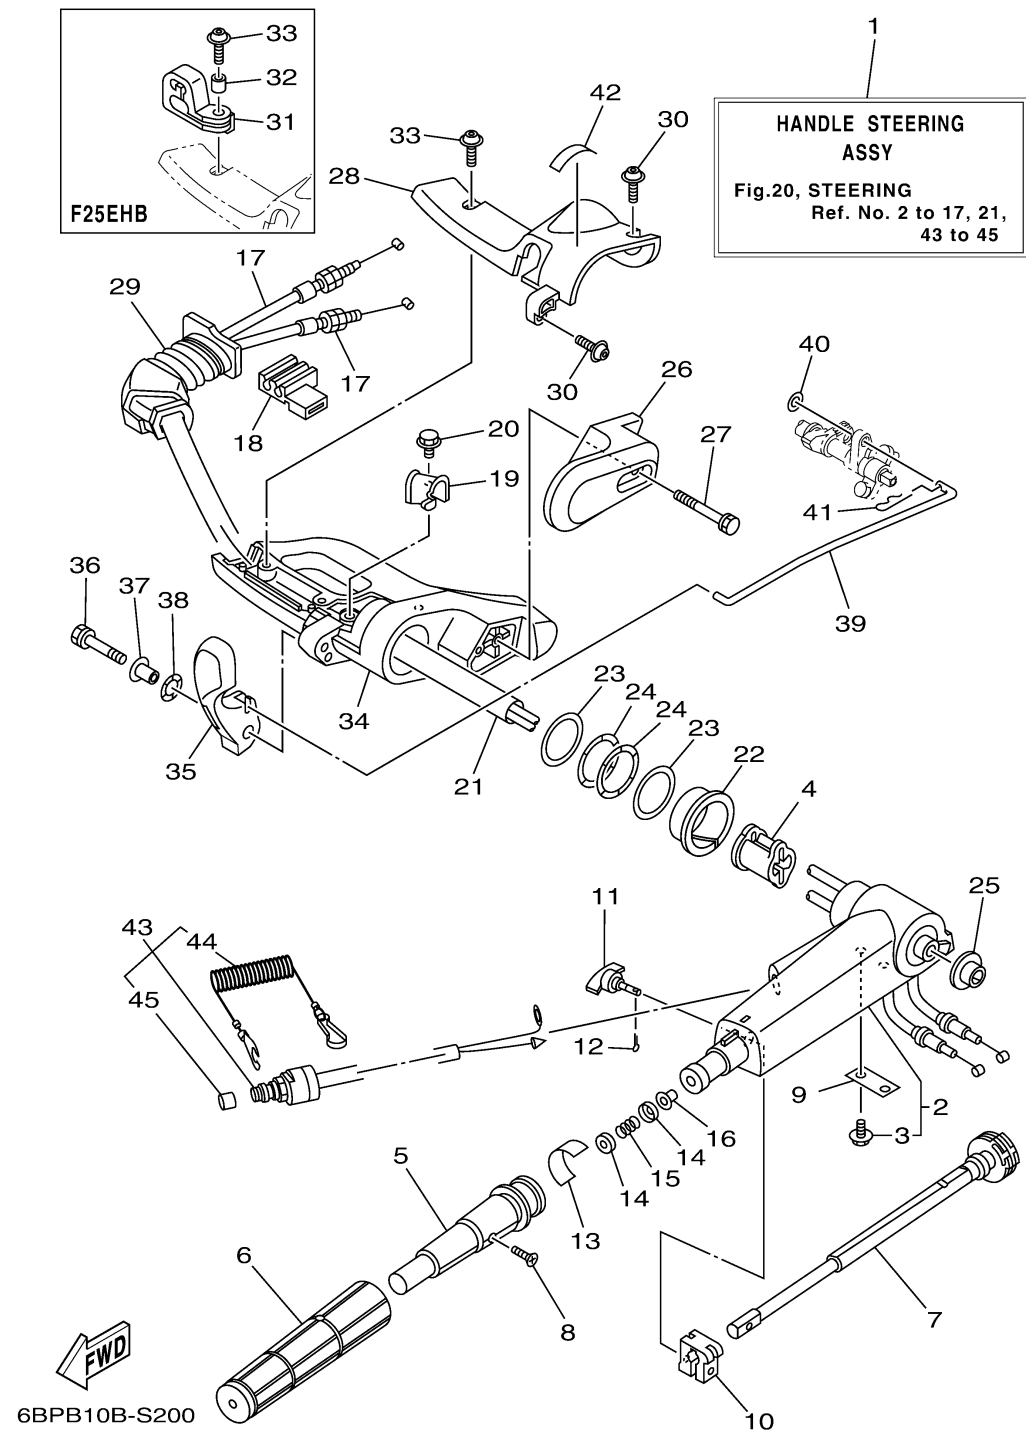

STEERING

Ref No.	Part Number	Description	Qty	Remarks
1	6BP-W0084-00-8D	HANDLE STEERING ASSY	1	
2	6AH-42101-02-8D	HANDLE, STEERING	1	
3	90109-06M86-00	. BOLT	2	
4	6AH-26288-00-00	GROMMET, CABLE	1	
5	66M-42119-01-00	GRIP, STEERING HANDLE	1	
6	67D-42177-00-00	RUBBER, HANDLE	1	
7	65W-42138-00-00	LEVER, THROTTLE	1	
8	90152-05011-00	SCREW, COUNTERSUNK	1	
9	65W-42159-00-00	STAY	1	
10	6G1-42126-00-00	FRICITION, STEERING HANDLE GRIP	1	
11	65W-42125-00-00	BOLT, FRICTION ADJUSTING	1	
12	91490-16010-00	PIN. COTTER	1	
13	6J0-42137-10-00	INDICATOR, THROTTLE	1	
14	6X4-44188-00-00	WASHER	2	
15	90501-23215-00	SPRING, COMPRESSION	1	
16	90386-08004-00	BUSH	1	
17	6BP-26311-00-00	CABLE, THROTTLE 1	2	
18	6BP-26316-00-00	BOOT, THROTTLE CABLE	1	
19	6AH-44554-00-00	PLATE	1	
20	97595-06514-00	BOLT, WITH WASHER	1	

CONTINUED ON NEXT FRAME >

STEERING

Ref No.	Part Number	Description	Qty	Remarks
21	6AH-2634E-00-00	PROTECTOR 1	1	
22	90386-45001-00	BUSH	1	
23	90201-39008-00	WASHER, PLATE	2	
24	90206-39001-00	WASHER, WAVE	2	
25	90381-20001-00	BUSH, SOLID	1	
26	6AH-42131-00-8D	COVER, HANDLE STEERING	1	
27	97595-06555-00	BOLT, WITH WASHER	2	
28	6BL-42532-00-00	COVER	1	
29	6BL-42131-00-00	COVER, HANDLE STEERING	1	
30	90111-06072-00	BOLT,HEX. SOCKET BUTTON	3	
31	6BL-82594-00-00	CLAMP	1	
32	90387-06M53-00	COLLAR	1	
33	90111-06133-00	BOLT,HEX. SOCKET BUTTON	1	
33	90111-06072-00	BOLT,HEX. SOCKET BUTTON	0	
34	6BL-42121-00-8D	BRACKET	1	
35	6AH-44111-00-00	HANDLE, GEAR SHIFT	1	
36	90119-06M05-00	BOLT, WITH WASHER	1	
37	90387-06M86-00	.COLLAR	1	
38	90206-15M18-00	WASHER, WAVE	1	
39	6BL-44124-00-00	LINK, SHIFT ROD	1	

CONTINUED ON NEXT FRAME >

STEERING

Ref No.	Part Number	Description	Qty	Remarks
40	92990-06200-00	WASHER, PLAIN	1	
41	90468-18008-00	CLIP	1	
42	6G8-44191-00-00	INDICATOR, SHIFT	1	
43	6BL-82575-00-00	ENGINE STOP SWITCH ASSY	1	
44	682-82556-00-00	...LANYARD, STOP SWITCH	1	
45	689-8257Y-00-00	..CAP	1	