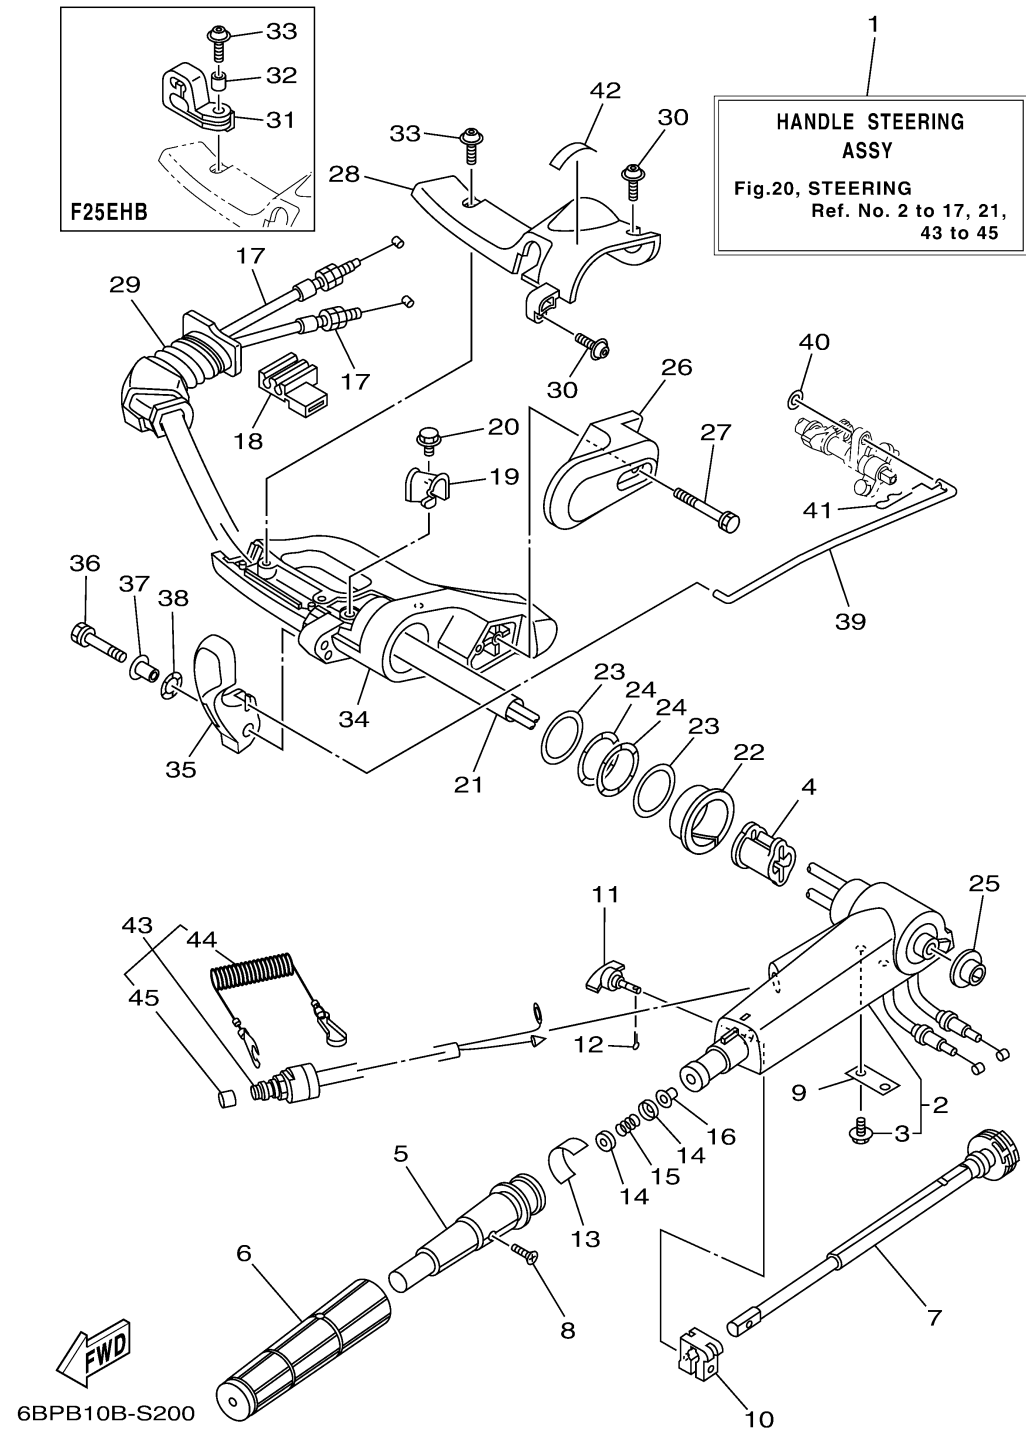

STEERING

Ref No.	Part Number	Description	Qty	Remarks
1	6BP-W0084-00-8D	HANDLE STEERING ASSY	1	
2	6AH-42101-02-8D	HANDLE, STEERING	1	
3	90109-06M86-00	. BOLT	2	
4	6AH-26288-00-00	GROMMET, CABLE	1	
5	66M-42119-01-00	GRIP, STEERING HANDLE	1	
6	67D-42177-00-00	RUBBER, HANDLE	1	
7	65W-42138-00-00	LEVER, THROTTLE	1	
8	90152-05011-00	SCREW, COUNTERSUNK	1	
9	65W-42159-00-00	STAY	1	
10	6G1-42126-00-00	FRICITION, STEERING HANDLE GRIP	1	
11	65W-42125-00-00	BOLT, FRICTION ADJUSTING	1	
12	91490-16010-00	PIN. COTTER	1	
13	6J0-42137-10-00	INDICATOR, THROTTLE	1	
14	6X4-44188-00-00	WASHER	2	
15	90501-23215-00	SPRING, COMPRESSION	1	
16	90386-08004-00	BUSH	1	
17	6BP-26311-00-00	CABLE, THROTTLE 1	2	
18	6BP-26316-00-00	BOOT, THROTTLE CABLE	1	
19	6AH-44554-00-00	PLATE	1	
20	97595-06514-00	BOLT, WITH WASHER	1	

CONTINUED ON NEXT FRAME >

STEERING

Ref No.	Part Number	Description	Qty	Remarks
21	6AH-2634E-00-00	PROTECTOR 1	1	
22	90386-45001-00	BUSH	1	
23	90201-39008-00	WASHER, PLATE	2	
24	90206-39001-00	WASHER, WAVE	2	
25	90381-20001-00	BUSH, SOLID	1	
26	6AH-42131-00-8D	COVER, HANDLE STEERING	1	
27	97595-06555-00	BOLT, WITH WASHER	2	
28	6BL-42532-00-00	COVER	1	
29	6BL-42131-00-00	COVER, HANDLE STEERING	1	
30	90111-06072-00	BOLT,HEX. SOCKET BUTTON	3	
31	6BL-82594-00-00	CLAMP	1	
32	90387-06M53-00	COLLAR	1	
33	90111-06133-00	BOLT,HEX. SOCKET BUTTON	1	
33	90111-06072-00	BOLT,HEX. SOCKET BUTTON	0	
34	6BL-42121-00-8D	BRACKET	1	
35	6AH-44111-00-00	HANDLE, GEAR SHIFT	1	
36	90119-06M05-00	BOLT, WITH WASHER	1	
37	90387-06M86-00	.COLLAR	1	
38	90206-15M18-00	WASHER, WAVE	1	
39	6BL-44124-00-00	LINK, SHIFT ROD	1	

CONTINUED ON NEXT FRAME >

STEERING

Ref No.	Part Number	Description	Qty	Remarks
40	92990-06200-00	WASHER, PLAIN	1	
41	90468-18008-00	CLIP	1	
42	6G8-44191-00-00	INDICATOR, SHIFT	1	
43	6BL-82575-00-00	ENGINE STOP SWITCH ASSY	1	
44	682-82556-00-00	...LANYARD, STOP SWITCH	1	
45	689-8257Y-00-00	..CAP	1	