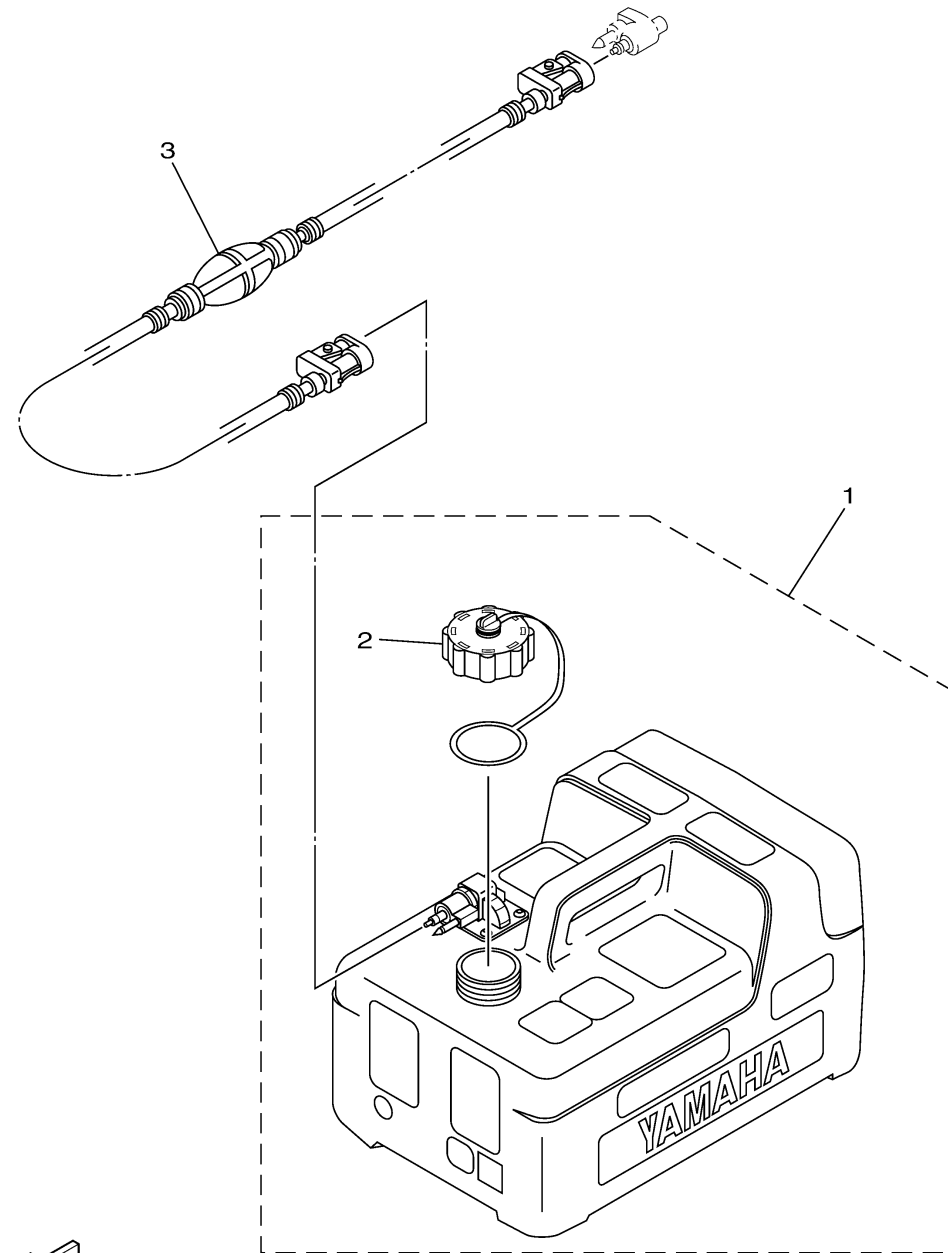

FUEL TANK

Ref No.	Part Number	Description	Qty	Remarks
1	6YL-24201-24-00	FUEL TANK ASSY (12L)	1	AP
2	6YL-24610-10-00	..CAP ASSY	1	
3	6YK-24306-64-00	FUEL PIPE COMP. 1	1	AP

6EA5100-R300