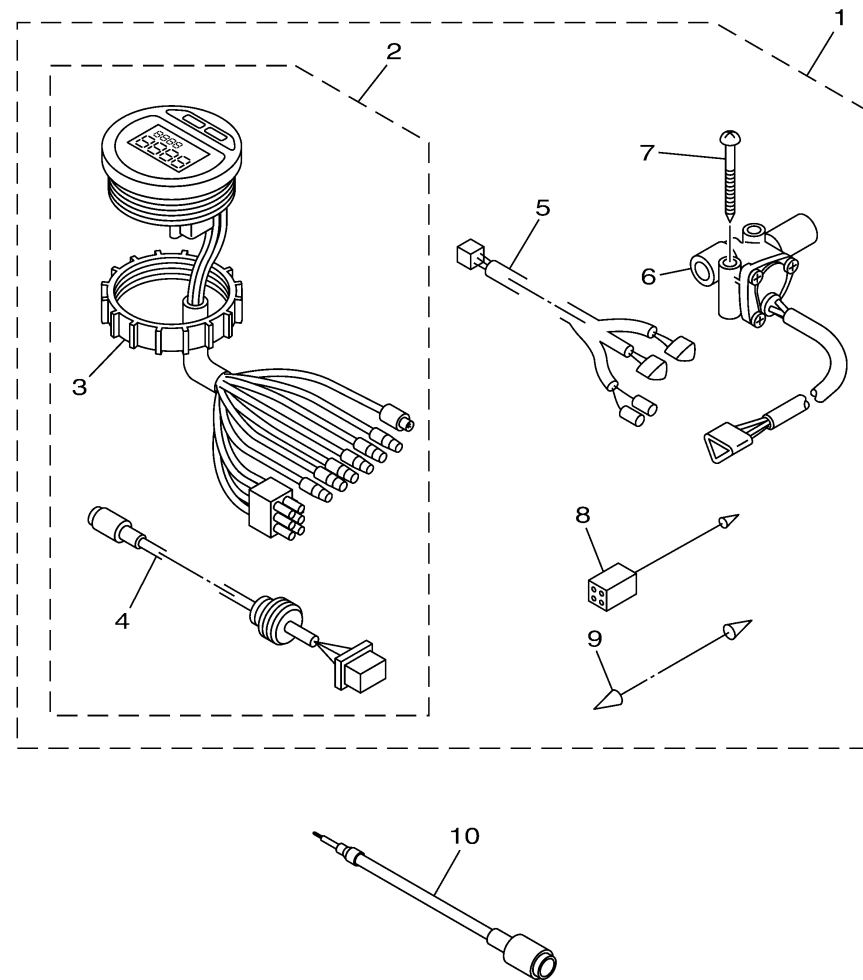

FUEL MANAGEMENT GAUGE

Ref. No.	Description	Part No.	Applicable model
1	Fuel mgt gauge kit For single-engine	6Y5-W0088-55	Above 115 HP engines

601M10M-R050

INSTRUMENTS DIGITAL 2

Ref No.	Part Number	Description	Qty	Remarks
1	6Y5-W0088-55-00	DIGITAL FUEL METER KIT(SINGLE)	1	UR
2	6Y5-8350F-B0-00	. .FUEL METER MOVEMENT ASSY	1	
3	6Y8-84383-00-00	. . .NUT, RING	1	
4	6Y5-87122-S0-00	. . .CORD ASSY 1	1	
5	6Y5-83553-F1-00	. WIRE, LEAD (L=8.0M)	1	
6	6Y5-85752-02-00	. . SENDER UNIT ASSY, FUEL METER	1	
7	90158-06003-00	. . SCREW, WOOD	2	
8	6Y5-82117-00-00	. WIRE, LEAD (BLACK) (L300)	1	
9	6Y5-85721-F0-00	WIRE, LEAD	1	