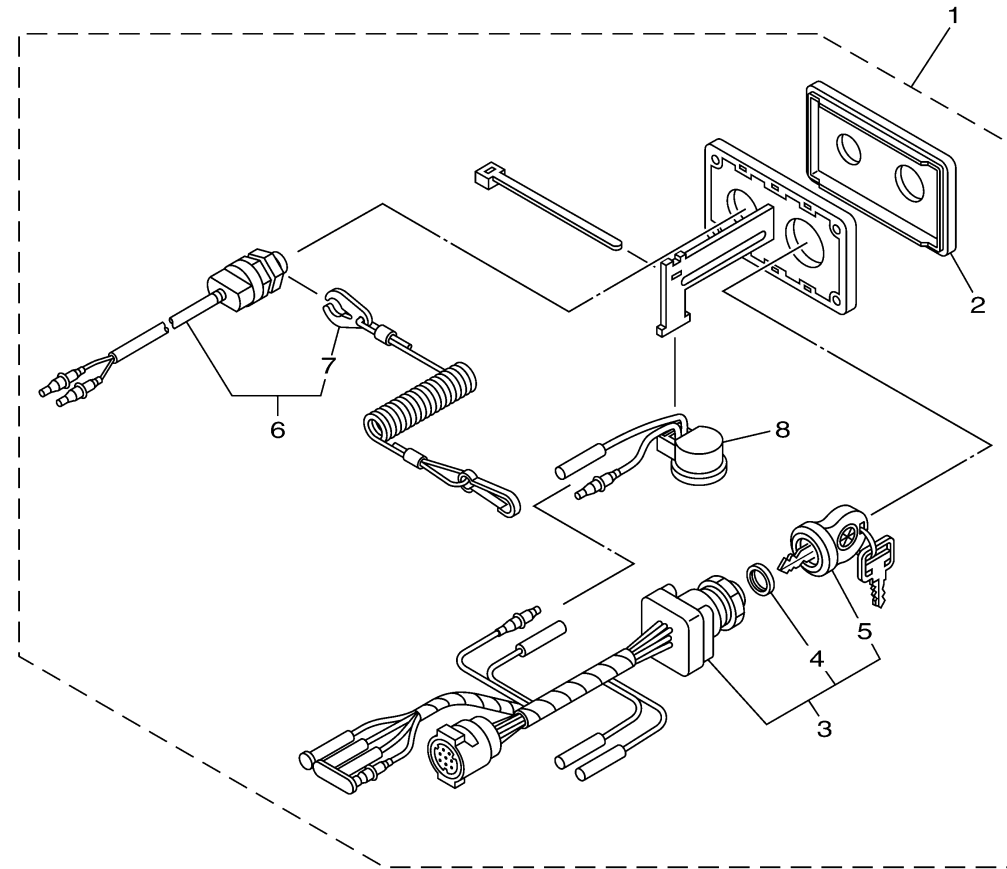

DIGITAL NETWORK SYSTEM-6Y9
(SINGLE : 1 & 2 STATION-MAIN)

CLP SWITCH PANEL SINGLE (MAIN)

Ref No.	Part Number	Description	Qty	Remarks
1	6X6-82570-33-00	PANEL SWITCH ASSY	1	1 & 2 STATION MAIN
2	6X6-82571-00-00	..PANEL, SWITCH	1	
3	6X6-82510-01-00	..MAIN SWITCH ASSY	1	
4	703-82532-00-00	.. CAP	1	
5	6X6-82511-09-A3	...KEY, MAIN SWITCH	1	UR
5	6X6-82511-09-A2	...KEY, MAIN SWITCH	1	UR
5	6X6-82511-09-A1	...KEY, MAIN SWITCH	1	UR
5	6X6-82511-09-A4	...KEY, MAIN SWITCH	1	UR
5	6X6-82511-09-A9	...KEY, MAIN SWITCH	1	UR
5	6X6-82511-09-A8	...KEY, MAIN SWITCH	1	UR
5	6X6-82511-09-A5	...KEY, MAIN SWITCH	1	UR
5	6X6-82511-09-A6	...KEY, MAIN SWITCH	1	UR
5	6X6-82511-09-A7	...KEY, MAIN SWITCH	1	UR
6	688-82575-12-00	.. ENGINE STOP SWITCH ASSY	1	
7	682-82556-00-00	.. LANYARD, STOP SWITCH	1	
8	703-83383-A0-00	..BUZZER	1	

601R10R-S280