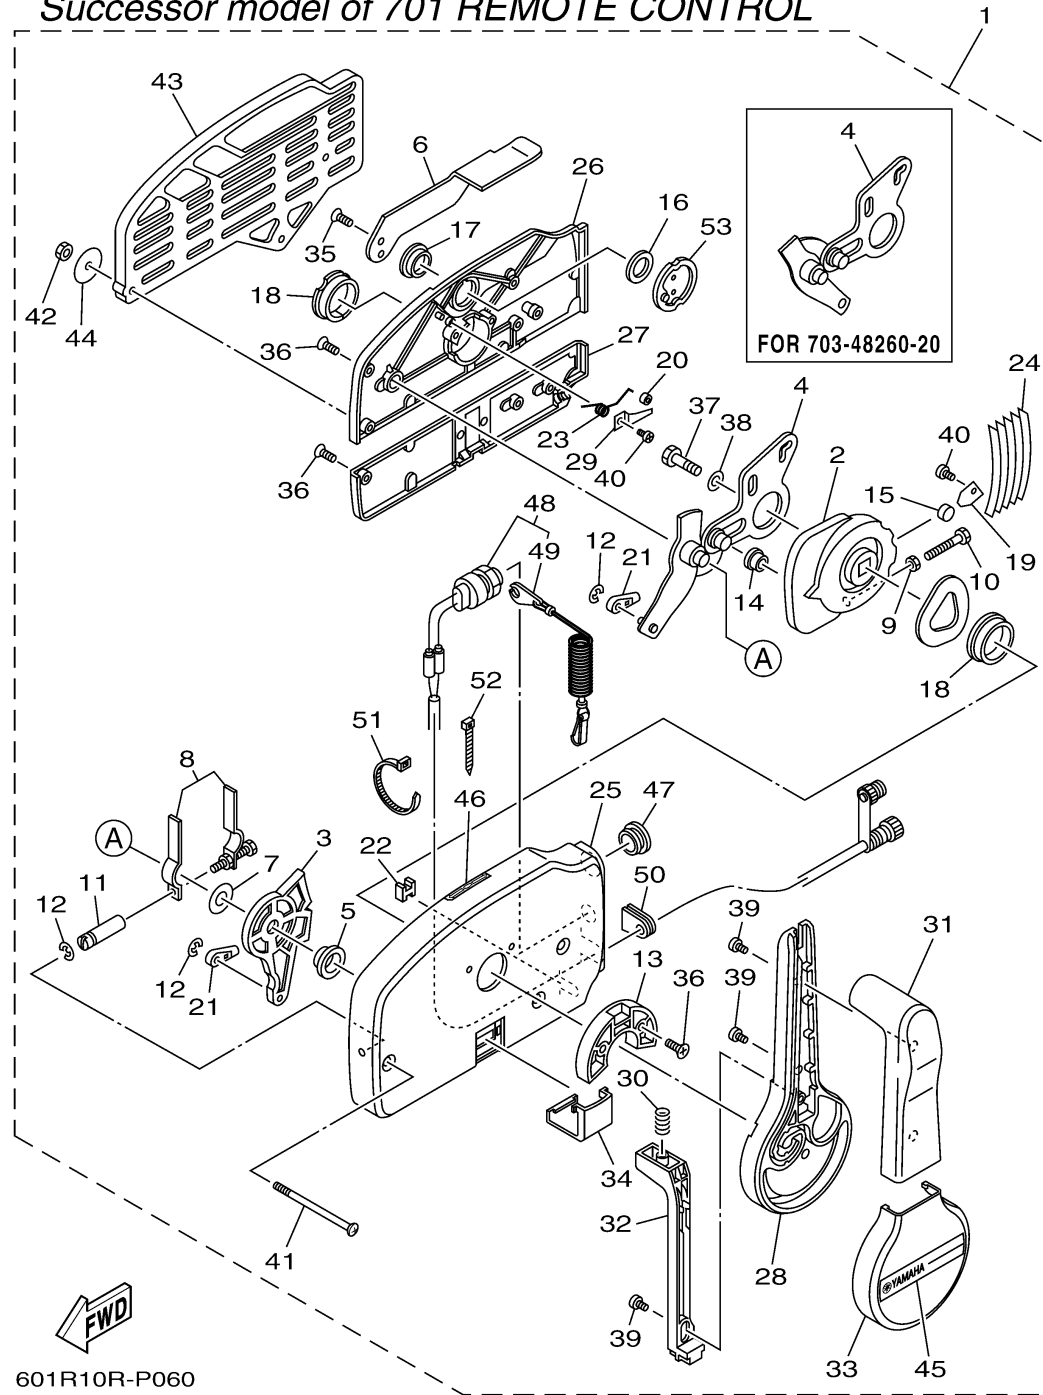

CONTROL 703 MANUAL

703 REMOTE CONTROL
Successor model of 701 REMOTE CONTROL

Ref No.	Part Number	Description	Qty	Remarks
19	703-48189-00-00	..RETAINER	1	
20	703-48234-00-00	..ROLLER, DETENT	1	
21	703-48345-01-00	..CABLE END, REMOTE CONTROL 2	2	
22	703-48358-00-00	..ANCHOR, CABLE	1	
23	703-48244-00-00	..SPRING, FREE ACCEL.	1	
24	703-48238-00-00	..SPRING, DETENT	5	
25	703-48211-10-00	..HOUSING,1	1	
26	703-48212-10-00	..BACK PLATE 1	1	
27	703-48213-10-00	..BACK PLATE 2	1	
28	703-48221-10-00	..LEVER, CONTROL	1	
29	703-48246-00-00	..SPACER	1	
30	703-48227-00-00	..SPRING, NEUTRAL LOCK	1	
31	703-48222-30-00	..GRIP, CONTROL LEVER	1	
32	703-48223-10-00	..LOCK, NEUTRAL	1	
33	703-48225-10-00	..COVER	1	
34	703-48219-10-00	..COVER, LEAD	1	
35	703-48281-00-00	..SCREW	2	
36	703-44189-20-00	..SCREW	7	
37	97380-08030-00	..BOLT	1	
38	92990-08600-00	..WASHER, PLATE	1	

CONTINUED ON NEXT FRAME >