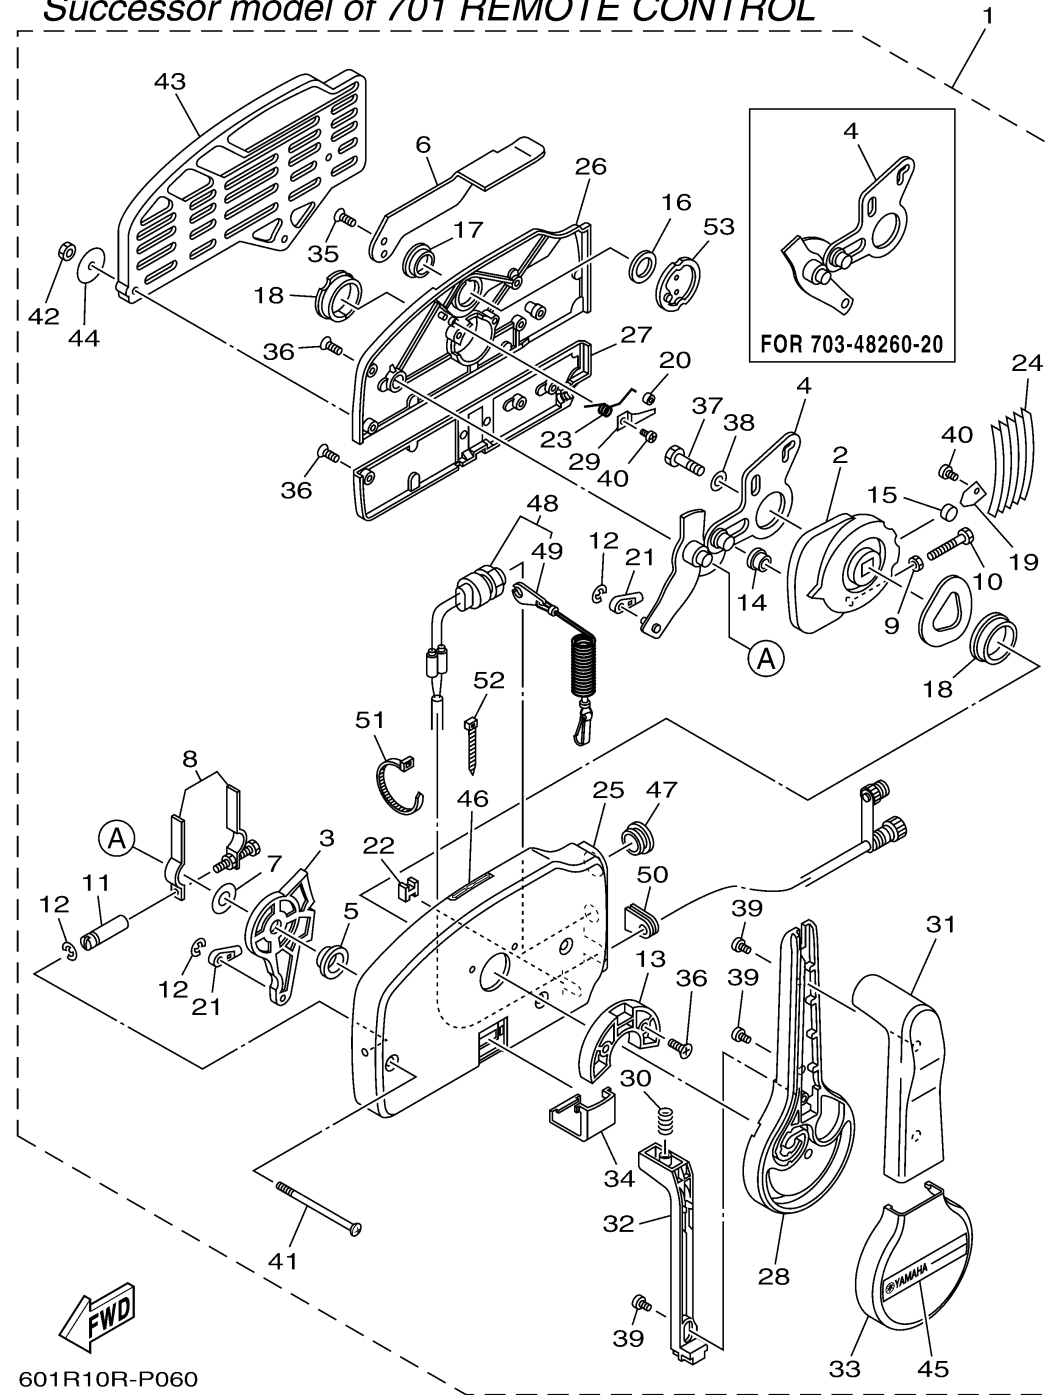

CONTINUED ON NEXT FRAME >

CONTROL 703 MANUAL

703 REMOTE CONTROL
Successor model of 701 REMOTE CONTROL

Ref No.	Part Number	Description	Qty	Remarks
19	703-48189-00-00	..RETAINER	1	
20	703-48234-00-00	..ROLLER, DETENT	1	
21	703-48345-01-00	..CABLE END, REMOTE CONTROL 2	2	
22	703-48358-00-00	..ANCHOR, CABLE	1	
23	703-48244-00-00	..SPRING, FREE ACCEL.	1	
24	703-48238-00-00	..SPRING, DETENT	5	
25	703-48211-10-00	..HOUSING,1	1	
26	703-48212-10-00	..BACK PLATE 1	1	
27	703-48213-10-00	..BACK PLATE 2	1	
28	703-48221-10-00	..LEVER, CONTROL	1	
29	703-48246-00-00	..SPACER	1	
30	703-48227-00-00	..SPRING, NEUTRAL LOCK	1	
31	703-48222-30-00	..GRIP, CONTROL LEVER	1	
32	703-48223-10-00	..LOCK, NEUTRAL	1	
33	703-48225-10-00	..COVER	1	
34	703-48219-10-00	..COVER, LEAD	1	
35	703-48281-00-00	..SCREW	2	
36	703-44189-20-00	..SCREW	7	
37	97380-08030-00	..BOLT	1	
38	92990-08600-00	..WASHER, PLATE	1	

CONTINUED ON NEXT FRAME >

CONTROL 703 MANUAL

703 REMOTE CONTROL
Successor model of 701 REMOTE CONTROL

Ref No.	Part Number	Description	Qty	Remarks
39	703-48128-10-00	. .SCREW 2	3	
40	98580-04006-00	. .SCREW, PAN HEAD (+)	2	
41	703-44189-30-00	. .SCREW	3	
42	95380-06600-00	. .NUT, HEXAGON	3	
43	703-48293-10-00	. .SPACER, REMOTE CONTROL	1	
44	701-48287-00-00	. .WASHER	3	
45	703-48215-10-00	. .GRAPHIC	1	
46	6X3-44191-00-00	. .INDICATOR, SHIFT	1	
47	703-48138-00-00	. .CAP, LOCK ARM	1	
48	701-82575-53-00	. .ENGINE STOP SWITCH ASSY	1	
49	682-82556-00-00	. . LANYARD, STOP SWITCH	1	
50	703-48284-20-00	. .GROMMET	1	
51	703-82591-00-00	. .BAND	1	
52	703-82592-00-00	. .BAND	1	
53	703-48153-00-00	. .SHAFT, FREE ACCEL.	1	