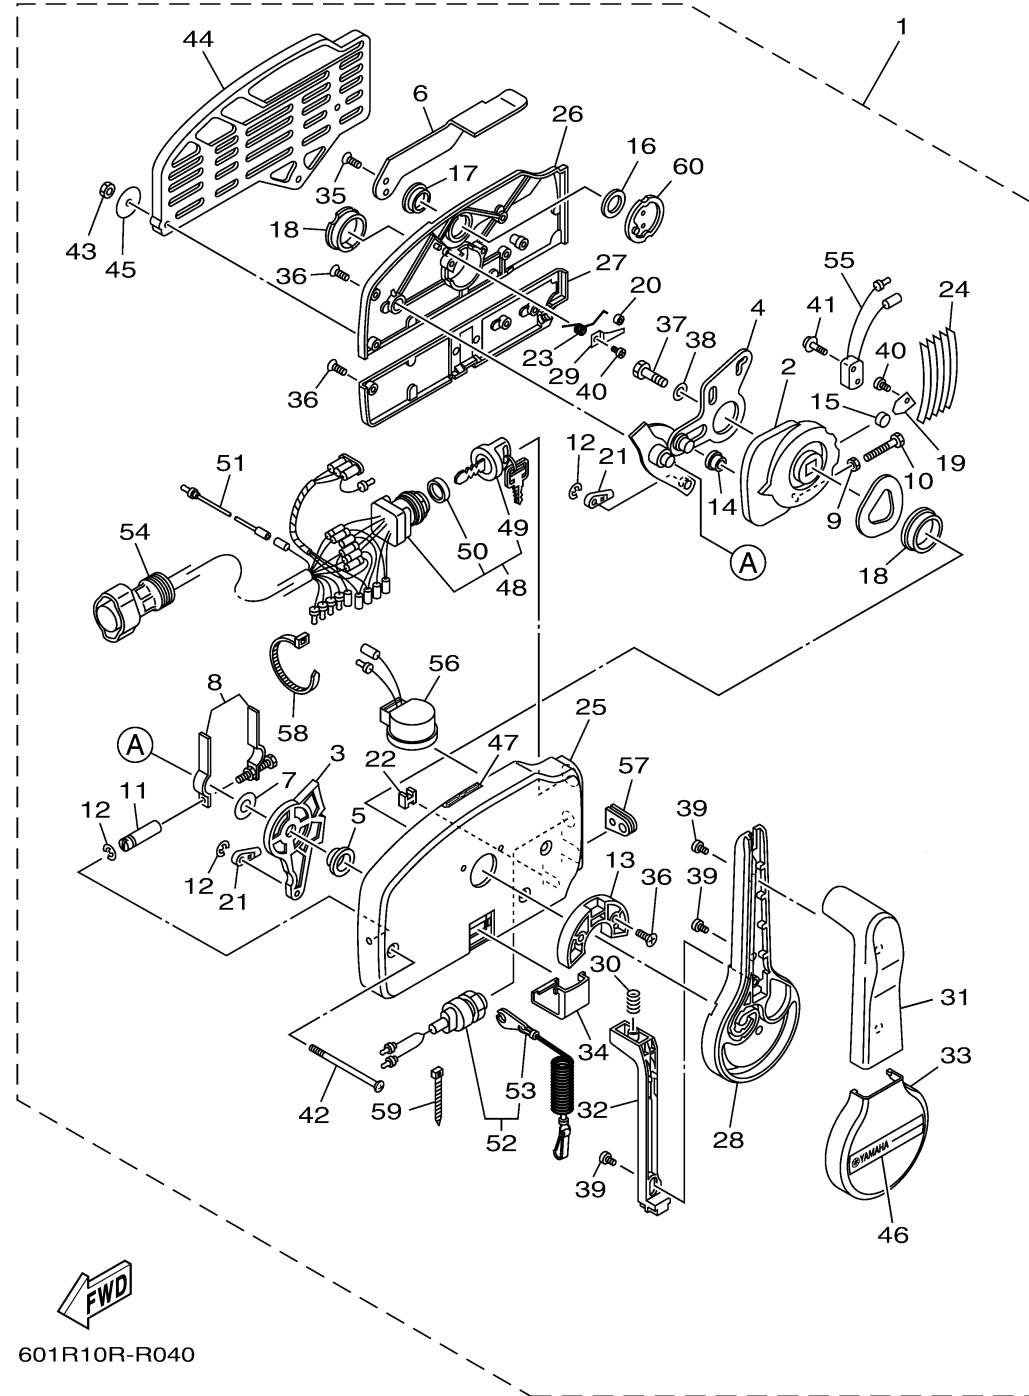

CONTINUED ON NEXT FRAME >

CONTROL 703 PULL

703 REMOTE CONTROL (PULL TO OPEN TYPE)

601R10R-R040

Ref No.	Part Number	Description	Qty	Remarks
21	703-48345-01-00	. .CABLE END, REMOTE CONTROL 2	2	
22	703-48358-00-00	. .ANCHOR, CABLE	1	
23	703-48244-00-00	. .SPRING, FREE ACCEL.	1	
24	703-48238-00-00	. .SPRING, DETENT	5	
25	703-48211-10-00	. .HOUSING,1	1	
26	703-48212-10-00	. .BACK PLATE 1	1	
27	703-48213-10-00	. .BACK PLATE 2	1	
28	703-48221-10-00	. .LEVER, CONTROL	1	
29	703-48246-00-00	. .SPACER	1	
30	703-48227-00-00	. .SPRING, NEUTRAL LOCK	1	
31	703-48222-30-00	. .GRIP, CONTROL LEVER	1	WITHOUT PT/T SW.
32	703-48223-10-00	. .LOCK, NEUTRAL	1	
33	703-48225-10-00	. .COVER	1	
34	703-48219-10-00	. .COVER, LEAD	1	
35	703-48281-00-00	. .SCREW	2	
36	703-44189-20-00	. .SCREW	7	
37	97380-08030-00	. .BOLT	1	
38	92990-08600-00	. .WASHER, PLATE	1	
39	703-48128-10-00	. .SCREW 2	3	
40	98580-04006-00	. .SCREW, PAN HEAD (+)	2	

CONTINUED ON NEXT FRAME >

CONTROL 703 PULL

703 REMOTE CONTROL (PULL TO OPEN TYPE)

601R10R-R040

Ref No.	Part Number	Description	Qty	Remarks
41	703-48129-00-00	. SCREW 3	2	
42	703-44189-30-00	..SCREW	3	
43	95380-06600-00	. NUT, HEXAGON	3	
44	703-48293-10-00	.. SPACER, REMOTE CONTROL	1	
45	701-48287-00-00	..WASHER	3	
46	703-48215-10-00	..GRAPHIC	1	
47	6X3-44191-00-00	. INDICATOR, SHIFT	1	
48	703-82510-34-00	.. MAIN SWITCH ASSY	1	
49	703-82577-00-00	.. CAP, KEY	1	
50	6K1-82532-00-00	.. CAP	1	
51	703-82531-00-00	..WIRE, LEAD (L70)	1	
52	688-82575-02-00	..ENGINE STOP SWITCH ASSY	1	
53	682-82556-00-00	.. LANYARD, STOP SWITCH	1	
54	688-82586-21-00	.. EXTENSION, WIRE HARNESS (4.9M)	1	
55	703-82540-00-00	..NEUTRAL SWITCH ASSY	1	
56	703-83383-11-00	..BUZZER	1	
57	703-48284-00-00	.. GROMMET	1	
58	703-82591-00-00	.. BAND	1	
59	703-82592-00-00	.. BAND	1	
60	703-48153-00-00	.. SHAFT, FREE ACCEL.	1	