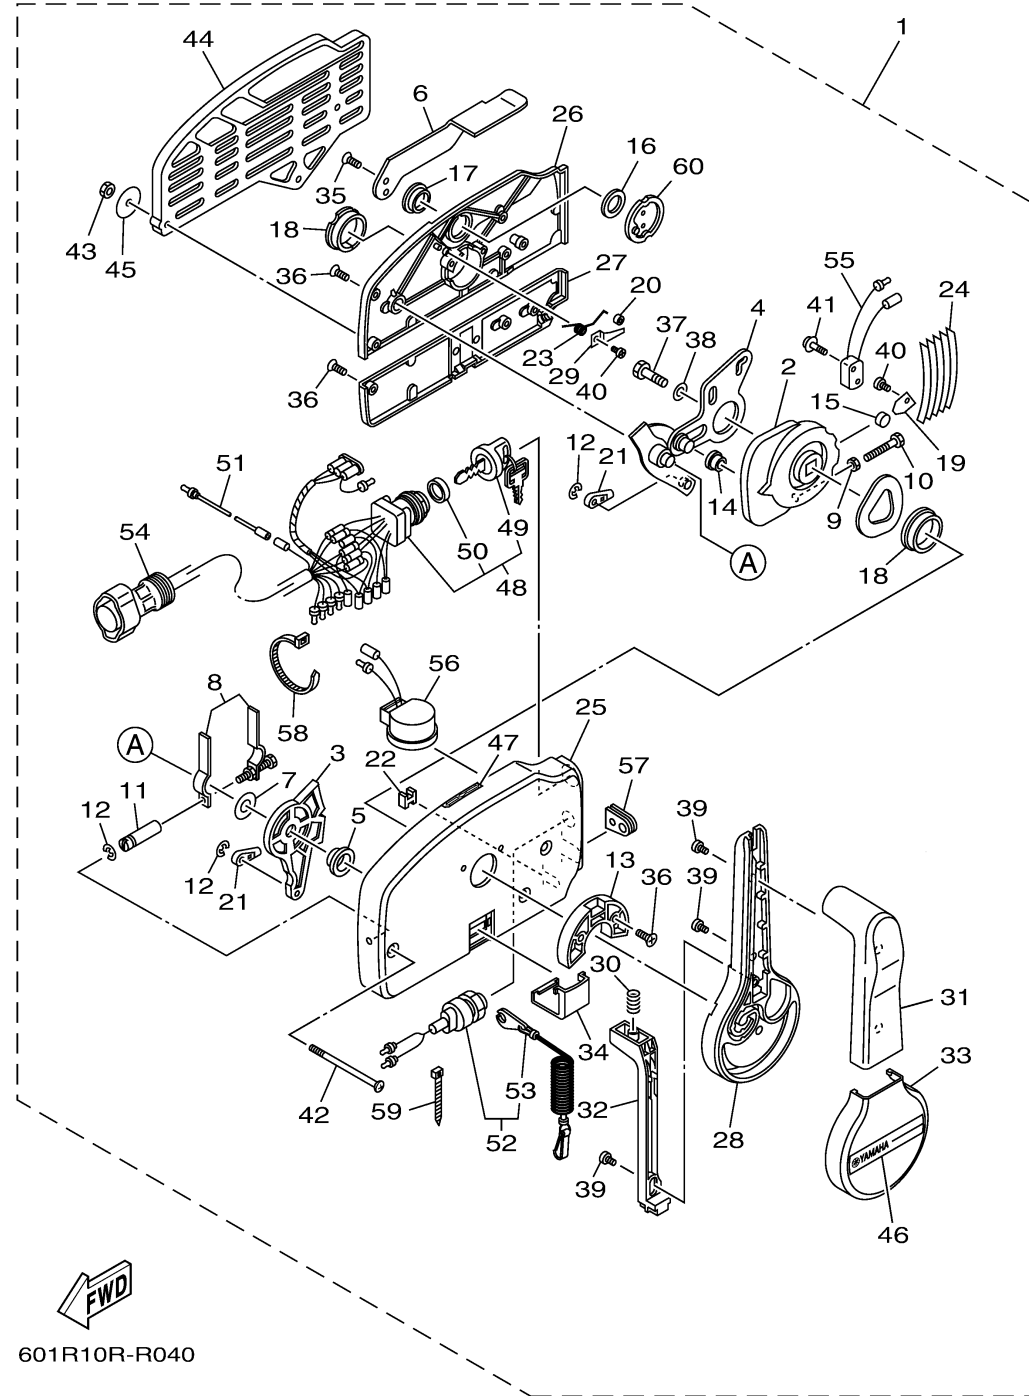

CONTROL 703 PULL

703 REMOTE CONTROL (PULL TO OPEN TYPE)

Ref No.	Part Number	Description	Qty	Remarks
1	703-48230-21-00	REMOTE CONTROL ASSY (7P)	1	UR WITHOUT PT/T SW.
2	703-48232-00-00	..GEAR	1	
3	703-48271-00-00	..ARM, SHIFT	1	
4	703-48261-11-00	..ARM, THROTTLE	1	
5	703-48235-00-00	..BUSHING	1	
6	703-48152-10-00	..KNOB, FREE ACCEL.	1	
7	703-48268-00-00	..SPACER	1	
8	703-48264-00-00	..FRICTION, THROTTLE	1	
9	95380-05600-00	..NUT	1	
10	97380-05025-00	..BOLT	1	
11	703-48265-10-00	..SHAFT, FRICTION	1	
12	93430-06024-00	..CIRCLIP	3	
13	703-48245-00-00	..PLATE, LOCK	1	
14	703-48252-00-00	..ROLLER, CAM	1	
15	701-48248-00-00	..ROLLER, FREE ACCEL.	1	
16	703-48198-00-00	..WASHER, WAVE	1	
17	703-48243-00-00	..BUSHING	1	
18	703-48236-00-00	..BUSHING 1	2	
19	703-48189-00-00	..RETAINER	1	
20	703-48234-00-00	..ROLLER, DETENT	1	

CONTINUED ON NEXT FRAME >

CONTROL 703 PULL

703 REMOTE CONTROL (PULL TO OPEN TYPE)

601R10R-R040

Ref No.	Part Number	Description	Qty	Remarks
21	703-48345-01-00	. .CABLE END, REMOTE CONTROL 2	2	
22	703-48358-00-00	. .ANCHOR, CABLE	1	
23	703-48244-00-00	. .SPRING, FREE ACCEL.	1	
24	703-48238-00-00	. .SPRING, DETENT	5	
25	703-48211-10-00	. .HOUSING,1	1	
26	703-48212-10-00	. .BACK PLATE 1	1	
27	703-48213-10-00	. .BACK PLATE 2	1	
28	703-48221-10-00	. .LEVER, CONTROL	1	
29	703-48246-00-00	. .SPACER	1	
30	703-48227-00-00	. .SPRING, NEUTRAL LOCK	1	
31	703-48222-30-00	. .GRIP, CONTROL LEVER	1	WITHOUT PT/T SW.
32	703-48223-10-00	. .LOCK, NEUTRAL	1	
33	703-48225-10-00	. .COVER	1	
34	703-48219-10-00	. .COVER, LEAD	1	
35	703-48281-00-00	. .SCREW	2	
36	703-44189-20-00	. .SCREW	7	
37	97380-08030-00	. .BOLT	1	
38	92990-08600-00	. .WASHER, PLATE	1	
39	703-48128-10-00	. .SCREW 2	3	
40	98580-04006-00	. .SCREW, PAN HEAD (+)	2	