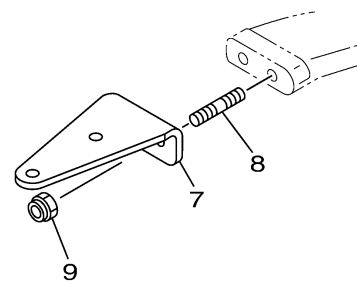

STEERING HOOK

Part No.	Applicable model	Remarks
6AH-48511-01	F9.9H, F15C(F15A) F20B (F20A) , F20C	Steering guide type

Part No.	Applicable model	Remarks
65W-48511-01	F20F F25D (F25A) F25G(F25C) FT25F(T25A) F30B (F30A), F40F (F40A) (E) 40X, F40G F50H (F50B), FT50J (T50B) F60F (F60B), FT60G (T60B) F40H, F70A (F70A)	Steering guide type

Part No.	Applicable model	Remarks
67F-48511-01	F80B F90B F100D	Steering guide type

Part No.	Applicable model	Remarks
68V-48511-01	F75C, F100B	Steering guide type

601R10R-S570

STEERING HOOK 2

Ref No.	Part Number	Description	Qty	Remarks
1	6AH-48511-01-00	HOOK, STEERING	1	STEERING GUIDE
2	97095-08025-00	BOLT	1	
3	92995-08600-00	WASHER	1	
4	90185-08057-00	NUT, SELF-LOCKING	1	
5	6AH-44194-00-00	CAP	1	
6	65W-48511-01-00	HOOK, STEERING	1	STEERING GUIDE
7	67F-48511-01-00	HOOK, STEERING	1	STEERING GUIDE
8	90116-10062-00	BOLT, STUD	2	
9	90185-10027-00	NUT, SELF-LOCKING	2	
10	68V-48511-01-00	HOOK, STEERING	1	STEERING GUIDE
11	90116-10062-00	BOLT, STUD	2	
12	90185-10027-00	NUT, SELF-LOCKING	2	