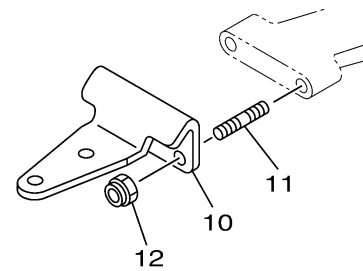

STEERING HOOK

Part No.	Applicable model	Remarks
6AH-48511-01	F9.9H, F15C(F15A) F20B (F20A) , F20C	Steering guide type

Part No.	Applicable model	Remarks
65W-48511-01	F20F F25D (F25A) F25G(F25C) FT25F(T25A) F30B (F30A), F40F (F40A) (E) 40X, F40G F50H (F50B), FT50J (T50B) F60F (F60B), FT60G (T60B) F40H, F70A (F70A)	Steering guide type

Part No.	Applicable model	Remarks
67F-48511-01	F80B F90B F100D	Steering guide type

Part No.	Applicable model	Remarks
68V-48511-01	F75C, F100B	Steering guide type

601R10R-S570

STEERING HOOK 2

Ref No.	Part Number	Description	Qty	Remarks
1	6AH-48511-01-00	HOOK, STEERING	1	STEERING GUIDE
2	97095-08025-00	BOLT	1	
3	92995-08600-00	WASHER	1	
4	90185-08057-00	NUT, SELF-LOCKING	1	
5	6AH-44194-00-00	CAP	1	
6	65W-48511-01-00	HOOK, STEERING	1	STEERING GUIDE
7	67F-48511-01-00	HOOK, STEERING	1	STEERING GUIDE
8	90116-10062-00	BOLT, STUD	2	
9	90185-10027-00	NUT, SELF-LOCKING	2	
10	68V-48511-01-00	HOOK, STEERING	1	STEERING GUIDE
11	90116-10062-00	BOLT, STUD	2	
12	90185-10027-00	NUT, SELF-LOCKING	2	