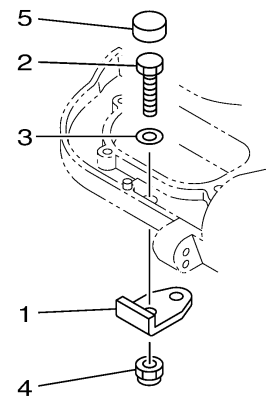

STEERING HOOK

Part No.	Applicable model	Remarks
6AH-48511-01	F9.9H, F15C(F15A) F20B (F20A) , F20C	Steering guide type

Part No.	Applicable model	Remarks
65W-48511-01	F20F F25D (F25A) F25G(F25C) FT25F(T25A) F30B (F30A), F40F (F40A) (E) 40X, F40G F50H (F50B), FT50J (T50B) F60F (F60B), FT60G (T60B) F40H, F70A (F70A)	Steering guide type

Part No.	Applicable model	Remarks
67F-48511-01	F80B F90B F100D	Steering guide type

Part No.	Applicable model	Remarks
68V-48511-01	F75C, F100B	Steering guide type

601R10R-S570

STEERING HOOK 2

Ref No.	Part Number	Description	Qty	Remarks
1	6AH-48511-01-00	HOOK, STEERING	1	STEERING GUIDE
2	97095-08025-00	BOLT	1	
3	92995-08600-00	WASHER	1	
4	90185-08057-00	NUT, SELF-LOCKING	1	
5	6AH-44194-00-00	CAP	1	
6	65W-48511-01-00	HOOK, STEERING	1	STEERING GUIDE
7	67F-48511-01-00	HOOK, STEERING	1	STEERING GUIDE
8	90116-10062-00	BOLT, STUD	2	
9	90185-10027-00	NUT, SELF-LOCKING	2	
10	68V-48511-01-00	HOOK, STEERING	1	STEERING GUIDE
11	90116-10062-00	BOLT, STUD	2	
12	90185-10027-00	NUT, SELF-LOCKING	2	