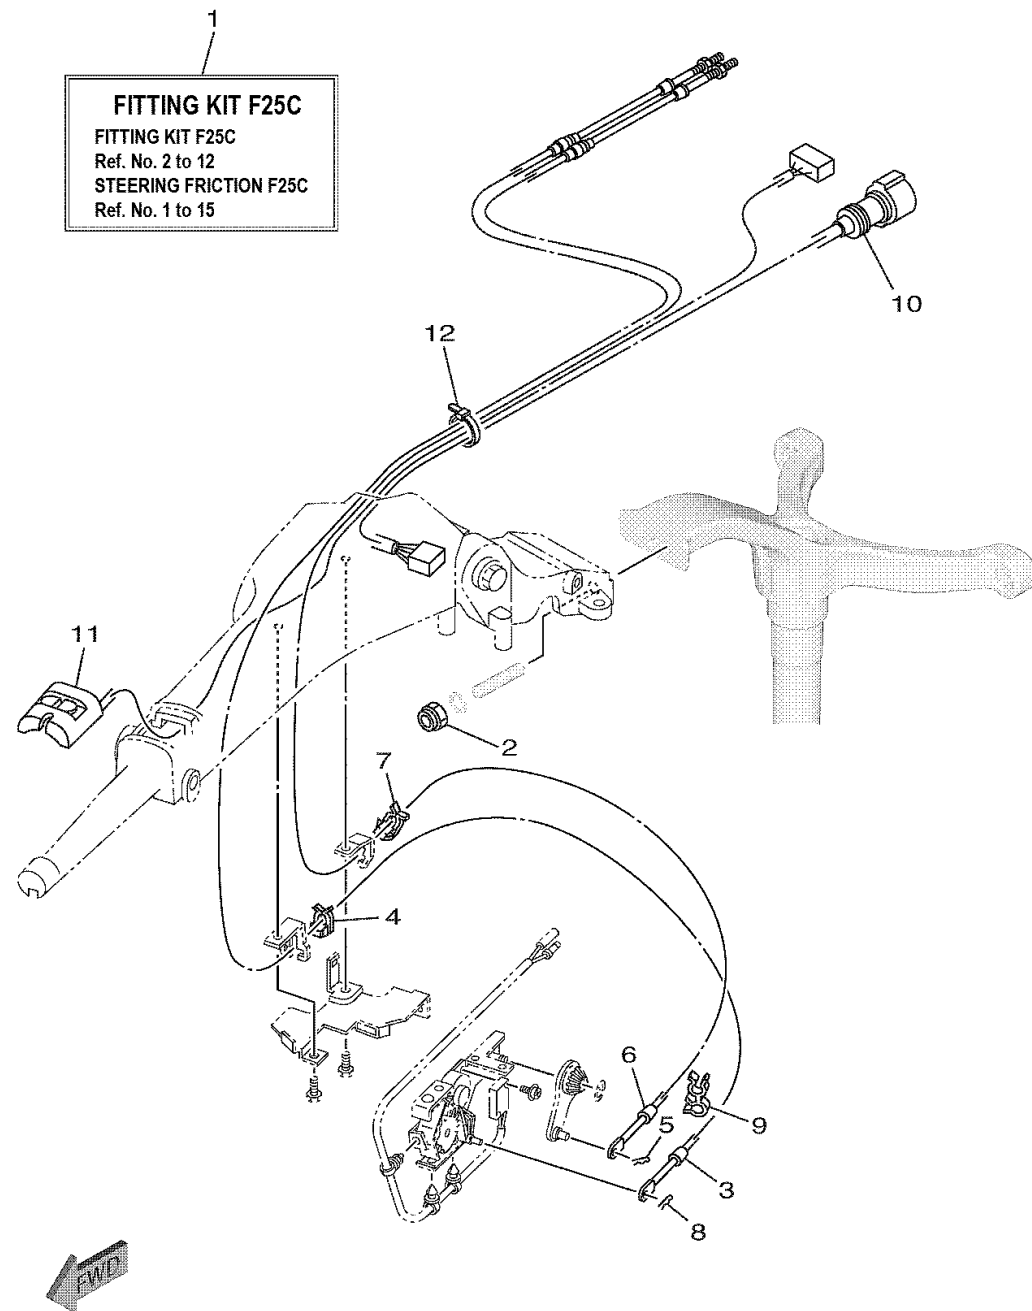

6X4 TILLER HANDLE FITTING KIT (F25C)

601S10SDR140

FITTING KIT F25C

Ref No.	Part Number	Description	Qty	Remarks
1	6X4-42102-E0-00	FITTING KIT F25C	1	
2	90185-10027-00	NUT, SELF-LOCKING	2	
3	63D-48321-11-00	CABLE	1	
4	63D-48538-00-00	CLAMP, CABLE 1	1	
5	90468-10005-00	CLIP	1	
6	6FM-26301-10-00	THROTTLE CABLE ASSY	1	
7	63D-48538-00-00	CLAMP, CABLE 1	1	
8	90468-10005-00	CLIP	1	
9	90464-09M42-00	CLAMP	1	
10	6X4-82586-10-00	EXT., WIRE HARNESS (L:950MM)	1	
11	6X4-81860-00-00	SWITCH ASSY	1	
12	90465-13M39-00	CLAMP	1	