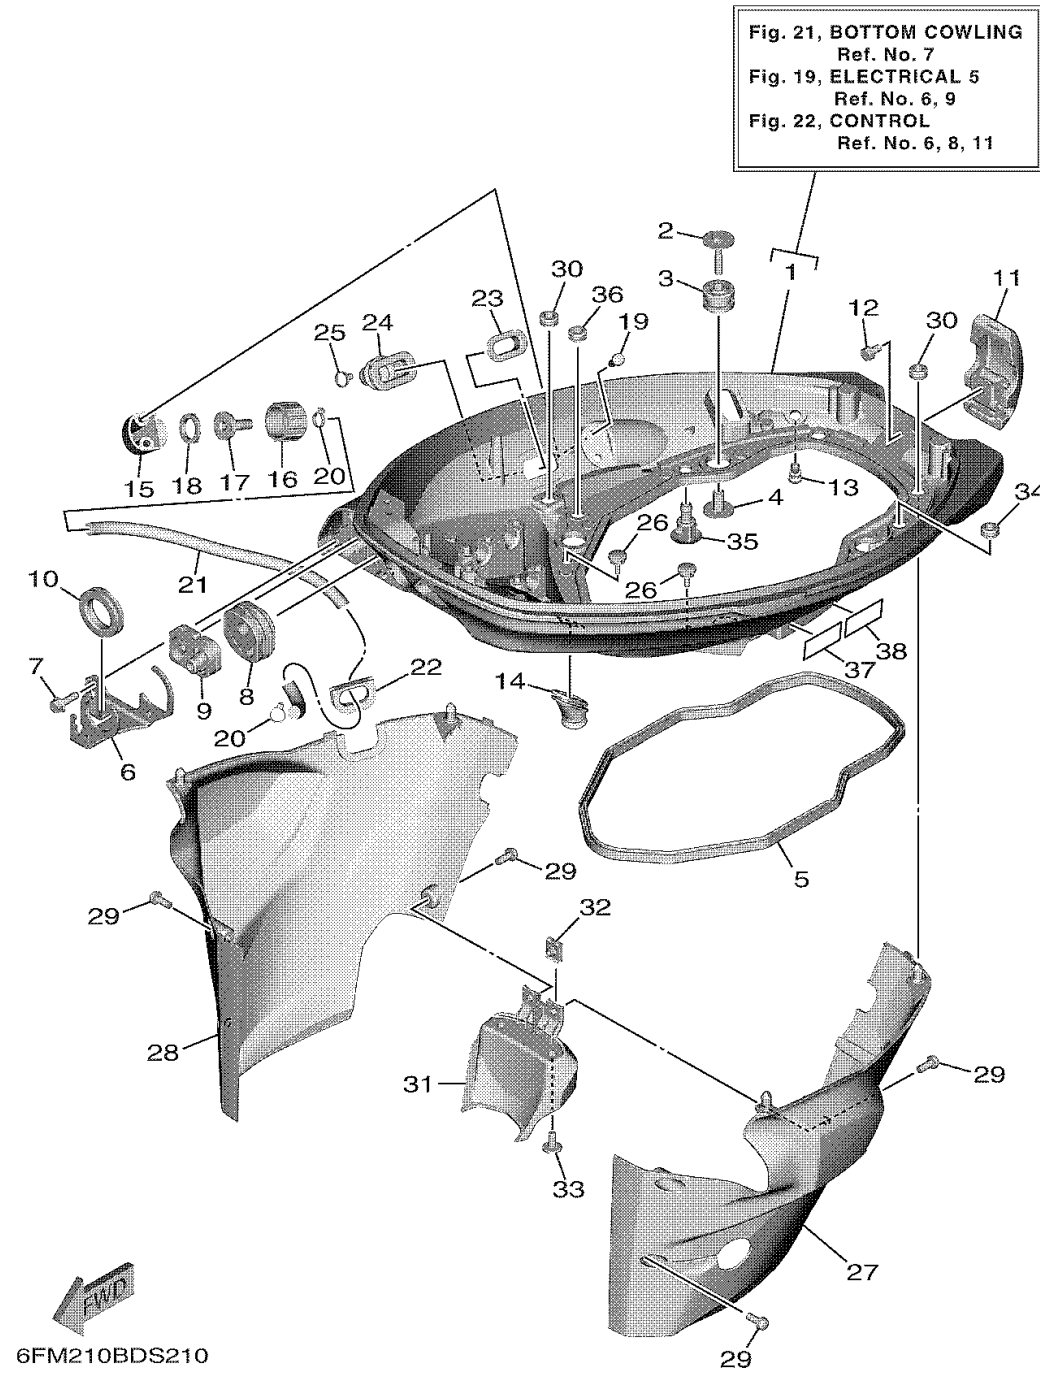

BOTTOM COWLING

Ref No.	Part Number	Description	Qty	Remarks
1	6FM-42710-00-8D	BOTTOM COWLING ASSY	1	
2	68F-85119-00-00	BOLT	4	
3	90480-21M82-00	GROMMET	4	
4	90387-06176-00	COLLAR	4	
5	6FM-42716-00-00	RUBBER SEAL 1	1	
6	6FM-42761-10-00	STOPPER	1	
7	90109-06316-00	BOLT	2	
8	6FM-42724-10-00	GROMMET	1	
9	6FM-42725-00-00	GROMMET	1	
10	6FM-42726-10-00	GROMMET	1	
11	6FM-42801-00-00	COWLING CLAMP COMP.	1	
12	97595-06512-00	BOLT, WITH WASHER	1	
13	6BL-44391-00-00	NIPPLE, HOSE	1	
14	6AH-42727-00-00	GROMMET	1	
15	6DR-12572-00-00	ADAPTER	1	
16	6R3-12581-00-00	JOINT, HOSE 1	1	
17	6R3-12582-00-00	JOINT, HOSE 2	1	
18	6R3-12583-00-00	GASKET, HOSE JOINT	1	
19	97780-60520-00	SCREW, TAPPING	2	
20	90465-11M10-00	CLAMP	2	

CONTINUED ON NEXT FRAME >

BOTTOM COWLING

Ref No.	Part Number	Description	Qty	Remarks
21	90445-11182-00	..HOSE (L300)	1	
22	6AH-42726-00-00	GROMMET	1	
23	6BG-42384-00-00	SEAL, CAP	1	
24	6BG-42724-00-00	GROMMET	1	
25	90465-11M10-00	CLAMP	1	
26	6H4-42748-00-00	GROMMET	2	
27	6FM-42741-00-00	APRON	1	
28	6FM-42771-00-00	APRON	1	
29	90159-06M11-00	SCREW, WITH WASHER	6	
30	90480-13M24-00	GROMMET	4	
31	6FM-42735-00-00	PROTECTOR	1	
32	90183-061A8-00	NUT, SPRING	2	
33	90111-06144-00	BOLT,HEX. SOCKET BUTTON	2	
34	90480-13M24-00	GROMMET	1	
35	6P2-44391-00-00	NIPPLE, HOSE	1	
36	90480-13M24-00	GROMMET	1	
37	6EE-42794-40-00	LABEL, WARNING (GENERAL)	1	
38	6EE-42794-50-00	LABEL, WARNING (GENERAL)	1	