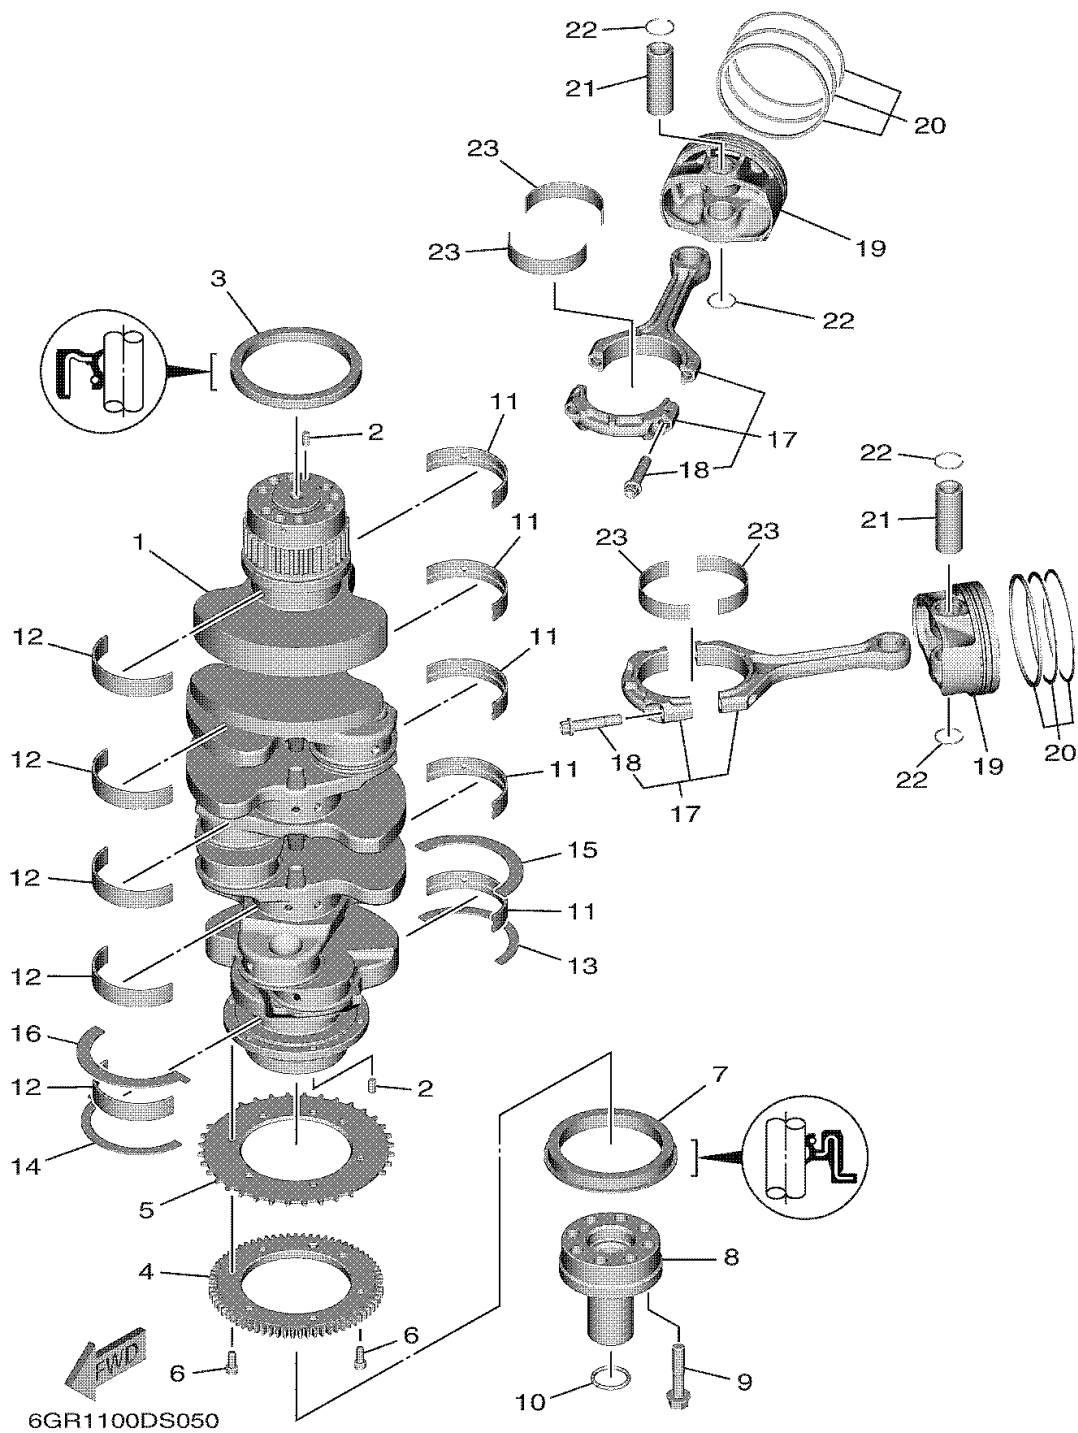

CRANKSHAFT PISTON

Ref No.	Part Number	Description	Qty	Remarks
1	6GR-11411-00-00	CRANKSHAFT	1	
2	93606-12019-00	PIN, DOWEL	2	
3	93102-90004-00	.OIL SEAL	1	
4	6GR-13188-00-00	GEAR, DRIVE	1	
5	6GR-81673-00-00	ROTOR	1	
6	91317-06014-00	BOLT, HEXAGON SOCKET HEAD	6	
7	93102-85010-00	.OIL SEAL	1	
8	6GR-12199-00-00	FLANGE	1	
9	90105-10446-00	BOLT, FLANGE	8	
10	93210-260A5-00	O-RING	1	
11	6GR-11416-00-00	PLANE BEARING, CRANKSHAFT 1	5	UR BLACK
11	6GR-11416-10-00	PLANE BEARING, CRANKSHAFT 1	5	UR BLUE
11	6GR-11416-20-00	PLANE BEARING, CRANKSHAFT 1	5	UR PINK
11	6GR-11416-30-00	PLANE BEARING, CRANKSHAFT 1	5	UR WHITE
12	6GR-11417-00-00	PLANE BEARING, CRANKSHAFT 2	5	UR BLACK
12	6GR-11417-10-00	PLANE BEARING, CRANKSHAFT 2	5	UR BLUE
12	6GR-11417-20-00	PLANE BEARING, CRANKSHAFT 2	5	UR PINK
12	6GR-11417-30-00	PLANE BEARING, CRANKSHAFT 2	5	UR WHITE
13	6CB-11426-03-00	BEARING, THRUST 1	1	
14	6CB-11427-03-00	BEARING, THRUST 2	1	

CONTINUED ON NEXT FRAME >

CRANKSHAFT PISTON

Ref No.	Part Number	Description	Qty	Remarks
15	6GR-11426-00-00	BEARING, THRUST 1	1	
16	6GR-11427-00-00	BEARING, THRUST 2	1	
17	6GR-W1165-00-00	CONNECTING ROD ASSY	8	
18	63P-11654-10-00	. .BOLT, CONNECTING ROD	2	
19	6GR-11631-00-00	PISTON (STD)	8	
20	6GR-11603-00-00	PISTON RING SET (STD)	8	
21	6GR-11633-00-00	PIN, PISTON	8	
22	6GR-11634-00-00	CLIP, PISTON PIN	16	
23	6GR-11656-00-00	PLANE BEARING, CONNECTING ROD	16	UR YELLOW
23	6GR-11656-10-00	PLANE BEARING, CONNECTING ROD	16	UR GREEN
23	6GR-11656-20-00	PLANE BEARING, CONNECTING ROD	16	UR BLUE