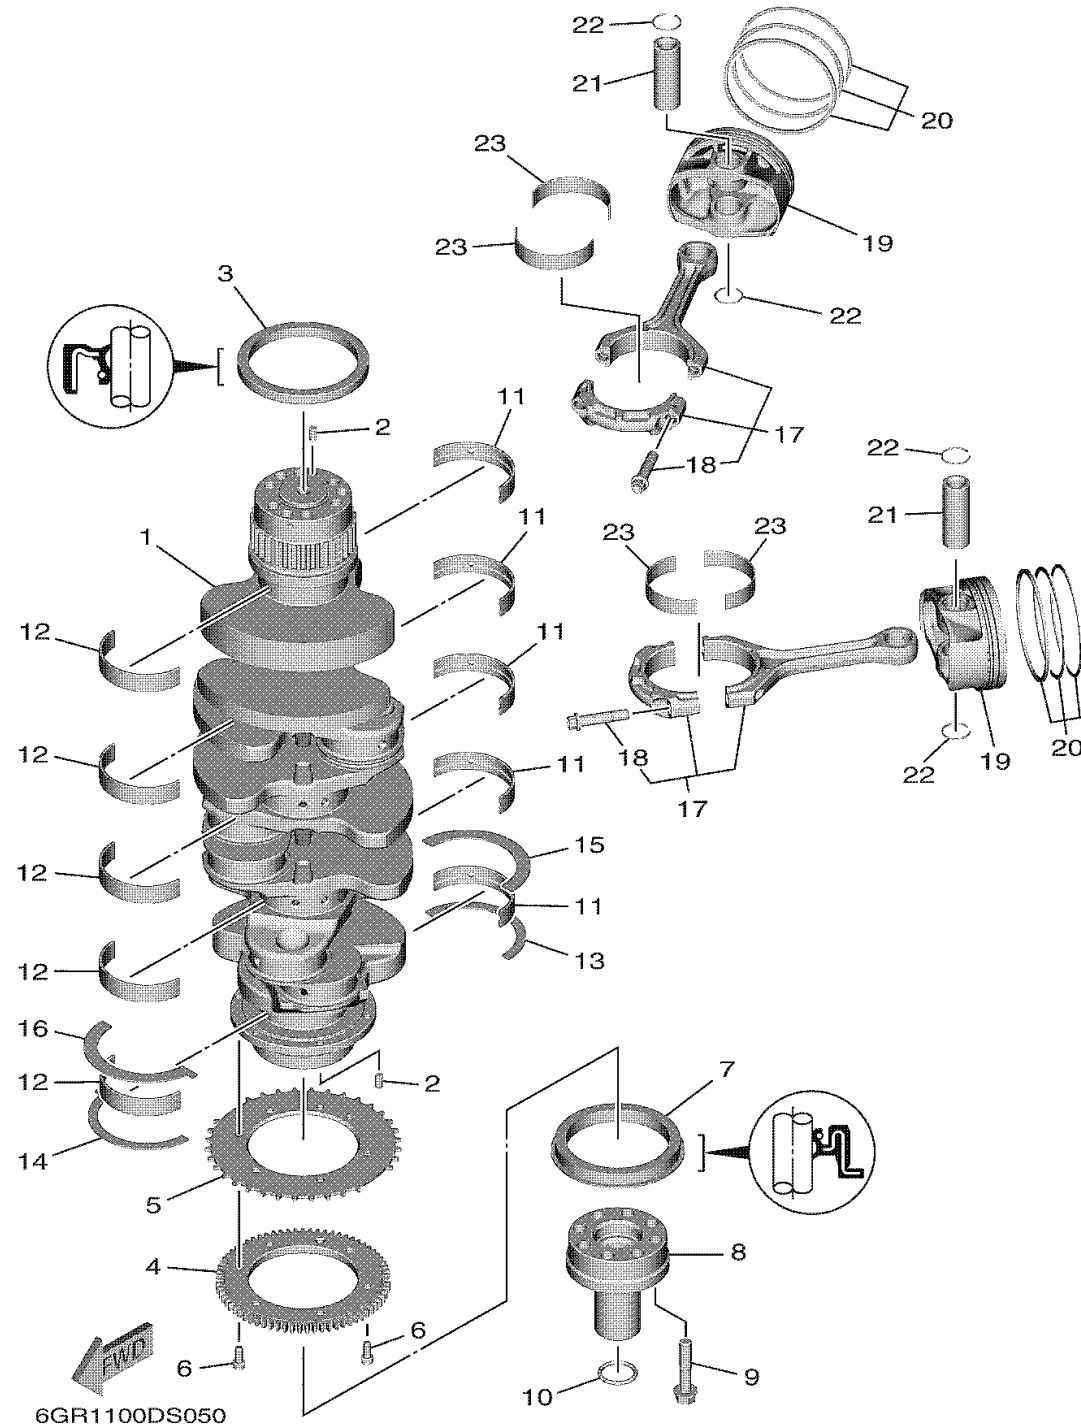

CRANKSHAFT PISTON

Ref No.	Part Number	Description	Qty	Remarks
1	6GR-11411-00-00	CRANKSHAFT	1	
2	93606-12019-00	PIN, DOWEL	2	
3	93102-90004-00	.OIL SEAL	1	
4	6GR-13188-00-00	GEAR, DRIVE	1	
5	6GR-81673-00-00	ROTOR	1	
6	91317-06014-00	BOLT, HEXAGON SOCKET HEAD	6	
7	93102-85010-00	.OIL SEAL	1	
8	6GR-12199-00-00	FLANGE	1	
9	90105-10446-00	BOLT, FLANGE	8	
10	93210-260A5-00	O-RING	1	
11	6GR-11416-00-00	PLANE BEARING, CRANKSHAFT 1	5	UR BLACK
11	6GR-11416-10-00	PLANE BEARING, CRANKSHAFT 1	5	UR BLUE
11	6GR-11416-20-00	PLANE BEARING, CRANKSHAFT 1	5	UR PINK
11	6GR-11416-30-00	PLANE BEARING, CRANKSHAFT 1	5	UR WHITE
12	6GR-11417-00-00	PLANE BEARING, CRANKSHAFT 2	5	UR BLACK
12	6GR-11417-10-00	PLANE BEARING, CRANKSHAFT 2	5	UR BLUE
12	6GR-11417-20-00	PLANE BEARING, CRANKSHAFT 2	5	UR PINK
12	6GR-11417-30-00	PLANE BEARING, CRANKSHAFT 2	5	UR WHITE
13	6CB-11426-03-00	BEARING, THRUST 1	1	
14	6CB-11427-03-00	BEARING, THRUST 2	1	

CONTINUED ON NEXT FRAME >

CRANKSHAFT PISTON

Ref No.	Part Number	Description	Qty	Remarks
15	6GR-11426-00-00	BEARING, THRUST 1	1	
16	6GR-11427-00-00	BEARING, THRUST 2	1	
17	6GR-W1165-00-00	CONNECTING ROD ASSY	8	
18	63P-11654-10-00	. .BOLT, CONNECTING ROD	2	
19	6GR-11631-00-00	PISTON (STD)	8	
20	6GR-11603-00-00	PISTON RING SET (STD)	8	
21	6GR-11633-00-00	PIN, PISTON	8	
22	6GR-11634-00-00	CLIP, PISTON PIN	16	
23	6GR-11656-00-00	PLANE BEARING, CONNECTING ROD	16	UR YELLOW
23	6GR-11656-10-00	PLANE BEARING, CONNECTING ROD	16	UR GREEN
23	6GR-11656-20-00	PLANE BEARING, CONNECTING ROD	16	UR BLUE