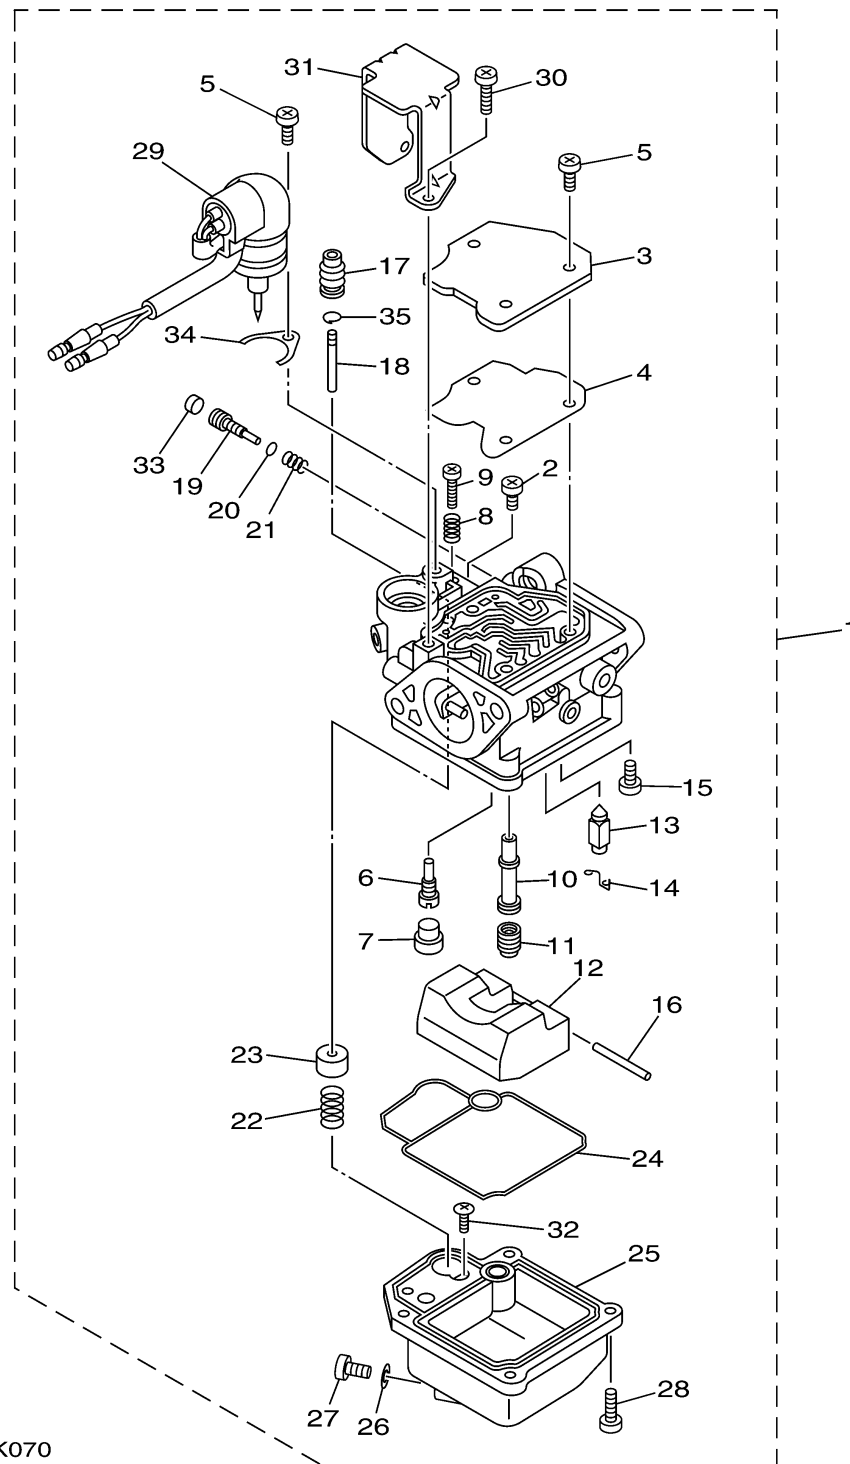

# CARBURETOR

**FWD**  
6AH5110-K070

Ref No.	Part Number	Description	Qty	Remarks
1	6AG-14301-E0-00	CARBURETOR ASSY 1	0	
1	6AG-14301-A0-00	CARBURETOR ASSY 1	1	
2	98580-04006-00	..SCREW, PAN HEAD	1	
3	65W-14572-00-00	..PLATE	1	
4	65W-14126-10-00	..GASKET	1	
5	97980-04110-00	..SCREW, WITH WASHER	4	
6	6AH-14948-02-00	..JET (#38)	0	FOR 6AG-14301-E0
6	6AG-14948-02-00	..JET (#38)	1	FOR 6AG-14301-A0
7	679-14966-00-00	..RUBBER CAP	1	
8	90501-10326-00	..SPRING, COMPRESSION	1	
9	63V-14523-00-00	..SCREW, STOP	1	
10	6AH-14947-10-00	..JET, NEEDLE	1	
11	676-14943-19-00	..JET, MAIN (#80)	1	
12	6AH-14985-00-00	..FLOAT	1	
13	6AH-14546-00-00	..VALVE, NEEDLE	1	
14	633-14159-00-00	..CLIP	1	
15	98580-04008-00	..SCREW, PAN HEAD	1	
16	6H4-14548-00-00	..PIN, FLOAT ARM	1	
17	65W-14373-02-00	..COVER, PLUNGER CAP	1	
18	6AH-14379-00-00	..ROD, STARTER	1	

# CARBURETOR

Ref No.	Part Number	Description	Qty	Remarks
19	67C-14923-00-00	..SCREW, PILOT	1	
20	67F-14398-10-00	..O-RING	1	
21	67C-14555-00-00	..SPRING	1	
22	65W-14335-00-00	..SPRING, PLUNGER	1	
23	6AH-14371-00-00	..PLUNGER, STARTER	1	
24	6AH-14384-00-00	..GASKET, FLOAT CHAMBER	1	
25	6AH-14980-00-00	..BODY, FLOAT CHAMBER	1	
26	65W-14398-00-00	..GASKET	1	
27	65W-14992-00-00	..SCREW, DRAIN	1	
28	97980-04114-00	..SCREW, WITH WASHER	4	
29	6AH-14380-11-00	..PRIME STARTER ASSY	0	FOR 6AG-14301-E0
29	6AH-14380-01-00	..PRIME STARTER ASSY	1	FOR 6AG-14301-A0
30	97980-04108-00	..SCREW, WITH WASHER	2	
31	6AH-14346-00-00	..PLATE	1	
32	67C-14567-00-00	..SCREW	1	
33	67C-1432A-00-00	..PLUG	1	
34	65W-14346-00-00	..PLATE	1	
35	65W-1439G-00-00	..CLIP 1	1	