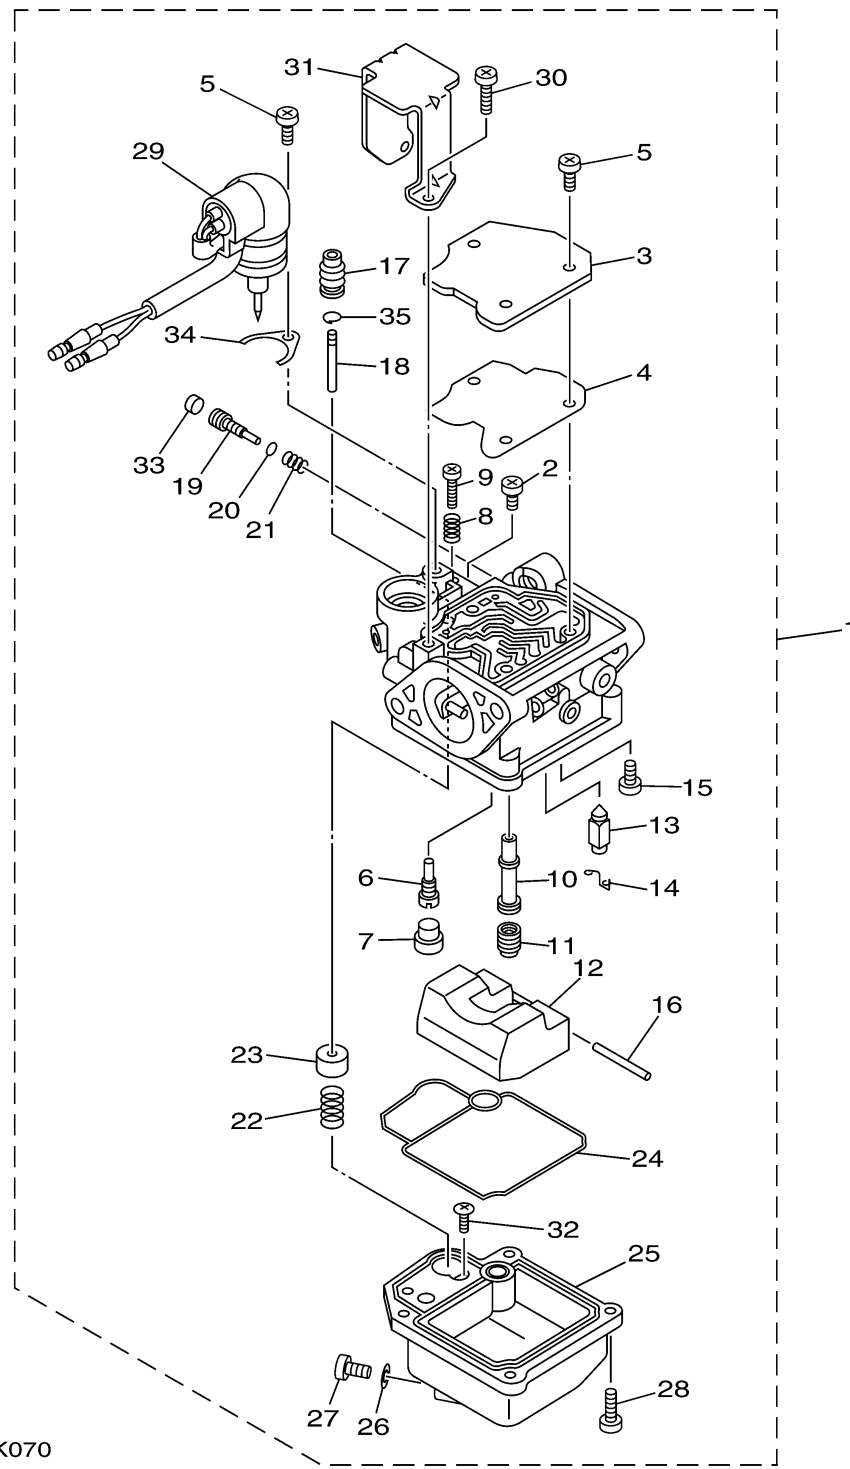

# CARBURETOR

**FWD**  
6AH5110-K070

Ref No.	Part Number	Description	Qty	Remarks
1	6AG-14301-E0-00	CARBURETOR ASSY 1	0	
1	6AG-14301-A0-00	CARBURETOR ASSY 1	1	
2	98580-04006-00	..SCREW, PAN HEAD	1	
3	65W-14572-00-00	..PLATE	1	
4	65W-14126-10-00	..GASKET	1	
5	97980-04110-00	..SCREW, WITH WASHER	4	
6	6AH-14948-02-00	..JET (#38)	0	FOR 6AG-14301-E0
6	6AG-14948-02-00	..JET (#38)	1	FOR 6AG-14301-A0
7	679-14966-00-00	..RUBBER CAP	1	
8	90501-10326-00	..SPRING, COMPRESSION	1	
9	63V-14523-00-00	..SCREW, STOP	1	
10	6AH-14947-10-00	..JET, NEEDLE	1	
11	676-14943-19-00	..JET, MAIN (#80)	1	
12	6AH-14985-00-00	..FLOAT	1	
13	6AH-14546-00-00	..VALVE, NEEDLE	1	
14	633-14159-00-00	..CLIP	1	
15	98580-04008-00	..SCREW, PAN HEAD	1	
16	6H4-14548-00-00	..PIN, FLOAT ARM	1	
17	65W-14373-02-00	..COVER, PLUNGER CAP	1	
18	6AH-14379-00-00	..ROD, STARTER	1	

# CARBURETOR

Ref No.	Part Number	Description	Qty	Remarks
19	67C-14923-00-00	..SCREW, PILOT	1	
20	67F-14398-10-00	..O-RING	1	
21	67C-14555-00-00	..SPRING	1	
22	65W-14335-00-00	..SPRING, PLUNGER	1	
23	6AH-14371-00-00	..PLUNGER, STARTER	1	
24	6AH-14384-00-00	..GASKET, FLOAT CHAMBER	1	
25	6AH-14980-00-00	..BODY, FLOAT CHAMBER	1	
26	65W-14398-00-00	..GASKET	1	
27	65W-14992-00-00	..SCREW, DRAIN	1	
28	97980-04114-00	..SCREW, WITH WASHER	4	
29	6AH-14380-11-00	..PRIME STARTER ASSY	0	FOR 6AG-14301-E0
29	6AH-14380-01-00	..PRIME STARTER ASSY	1	FOR 6AG-14301-A0
30	97980-04108-00	..SCREW, WITH WASHER	2	
31	6AH-14346-00-00	..PLATE	1	
32	67C-14567-00-00	..SCREW	1	
33	67C-1432A-00-00	..PLUG	1	
34	65W-14346-00-00	..PLATE	1	
35	65W-1439G-00-00	..CLIP 1	1	