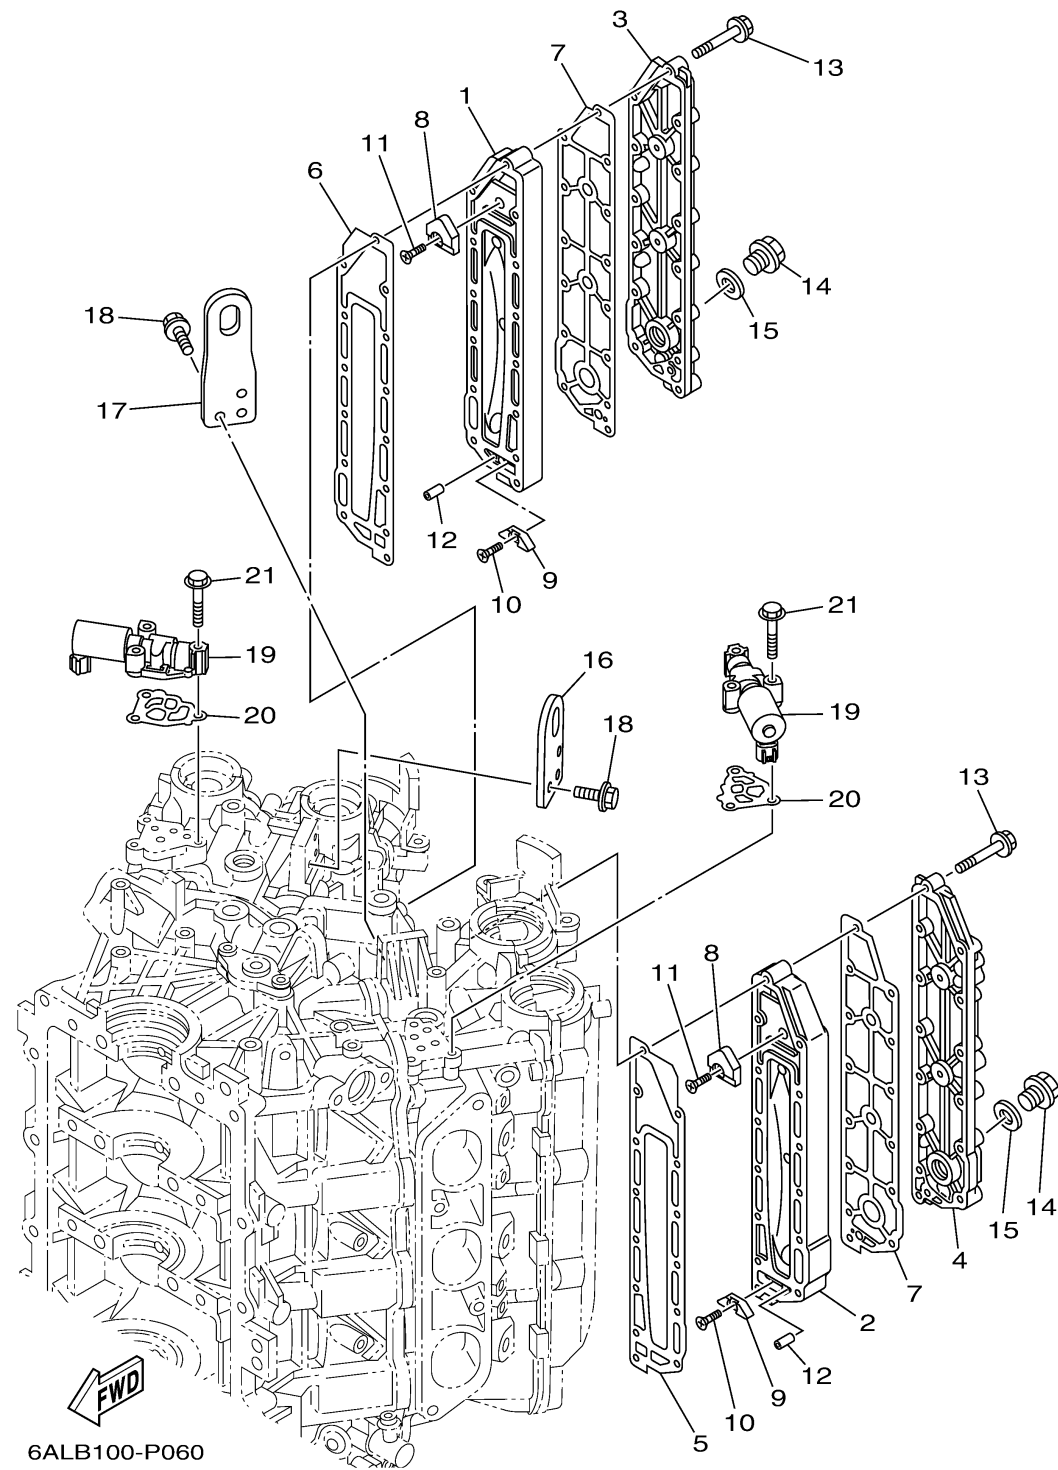

CYLINDER CRANKCASE 3

Ref No.	Part Number	Description	Qty	Remarks
1	69J-41111-01-9S	INNER COVER, EXHAUST	1	
2	69J-41121-01-9S	INNER COVER,EXHAUST	1	
3	69J-41113-02-9S	OUTER COVER, EXHAUST	1	
4	69J-41123-02-9S	OUTER COVER, EXHAUST	1	
5	6P2-41112-00-00	.GASKET, EXHAUST INNER COVER	1	
6	6P2-41122-00-00	.GASKET, EXHAUST INNER COVER	1	
7	6P2-41114-00-00	.GASKET, EXHAUST OUTER COVER	2	
8	6P2-11325-00-00	ANODE	2	
9	6E5-11325-00-00	ANODE	2	
10	98780-04016-00	SCREW, FLAT HEAD	2	
11	90151-06M02-00	SCREW, COUNTERSUNK	2	
12	91690-40010-00	PIN, SPRING	2	
13	90119-06027-00	BOLT, WITH WASHER	28	
14	90340-18M09-00	.PLUG, STRAIGHT SCREW	2	
15	90201-186F1-00	.WASHER, PLATE	2	
16	6P2-11119-00-00	HANGER, ENGINE	1	
17	6P2-1111E-00-00	HANGER, ENGINE 2	1	
18	90105-06M09-00	BOLT, FLANGE	6	
19	6CB-86120-00-00	SOLENOID VALVE ASSY	2	
20	6CB-1242F-00-00	.GASKET, FILTER	2	

CONTINUED ON NEXT FRAME >

CYLINDER CRANKCASE 3

Ref No.	Part Number	Description	Qty	Remarks
21	90105-06035-00	BOLT, FLANGE	6	