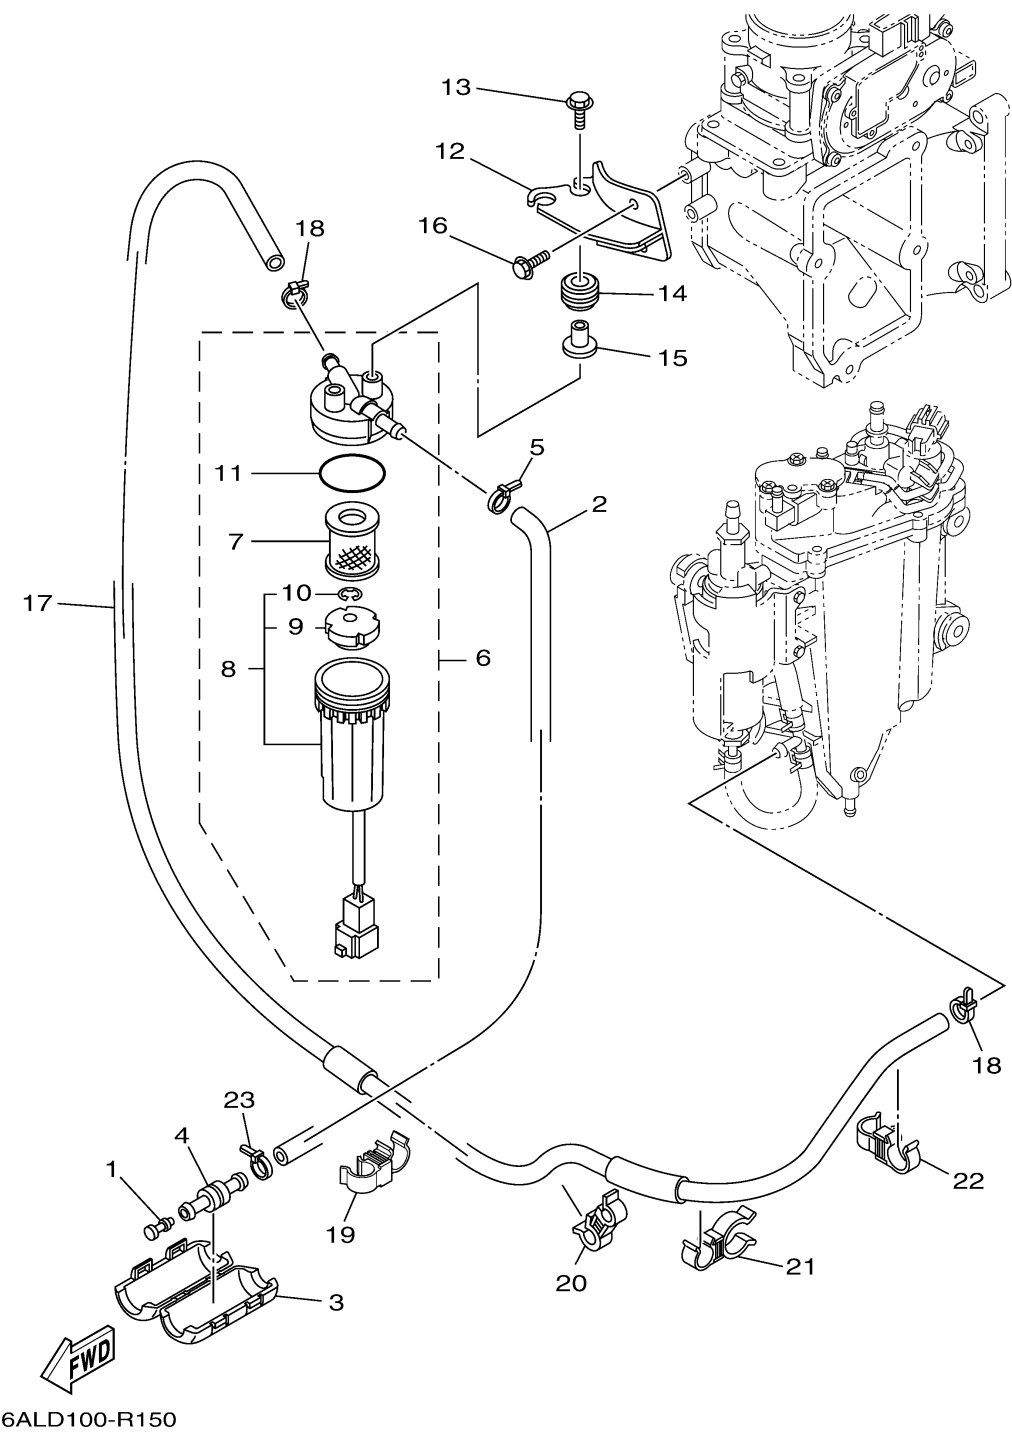

FUEL 1

Ref No.	Part Number	Description	Qty	Remarks
1	689-85547-00-00	DAMPER	1	
2	6P2-24314-11-00	PIPE 4	1	
3	68V-24452-00-00	COVER	1	
4	6R3-24377-10-00	PIPE, JOINT 2	1	
5	90465-11M10-00	CLAMP	1	
6	6P3-24560-03-00	FILTER ASSY	1	
7	6P3-24563-01-00	. ELEMENT, FILTER	1	
8	6P3-24562-03-00	. .CUP, FILTER	1	
9	6P3-24469-00-00	. . .FLOAT, WATER LEVEL	1	
10	6P3-24519-00-00	. . .CLIP	1	
11	6P3-24564-00-00	. .GASKET	1	
12	6P2-24566-11-00	BRACKET, FILTER	1	
13	90119-06M17-00	BOLT, WITH WASHER	2	
14	90480-14018-00	GROMMET	2	
15	90387-06289-00	COLLAR	2	
16	97E95-06514-00	BOLT, HEXAGON W/W DEEP RECESS	2	
17	6P2-24313-60-00	PIPE 3	1	
18	90465-11M10-00	CLAMP	2	
19	90464-12009-00	CLAMP	1	
20	90464-12010-00	CLAMP	1	

CONTINUED ON NEXT FRAME >

FUEL 1

Ref No.	Part Number	Description	Qty	Remarks
21	90464-20024-00	CLAMP	1	
22	90464-12009-00	CLAMP	1	
23	90465-11M10-00	CLAMP	1	