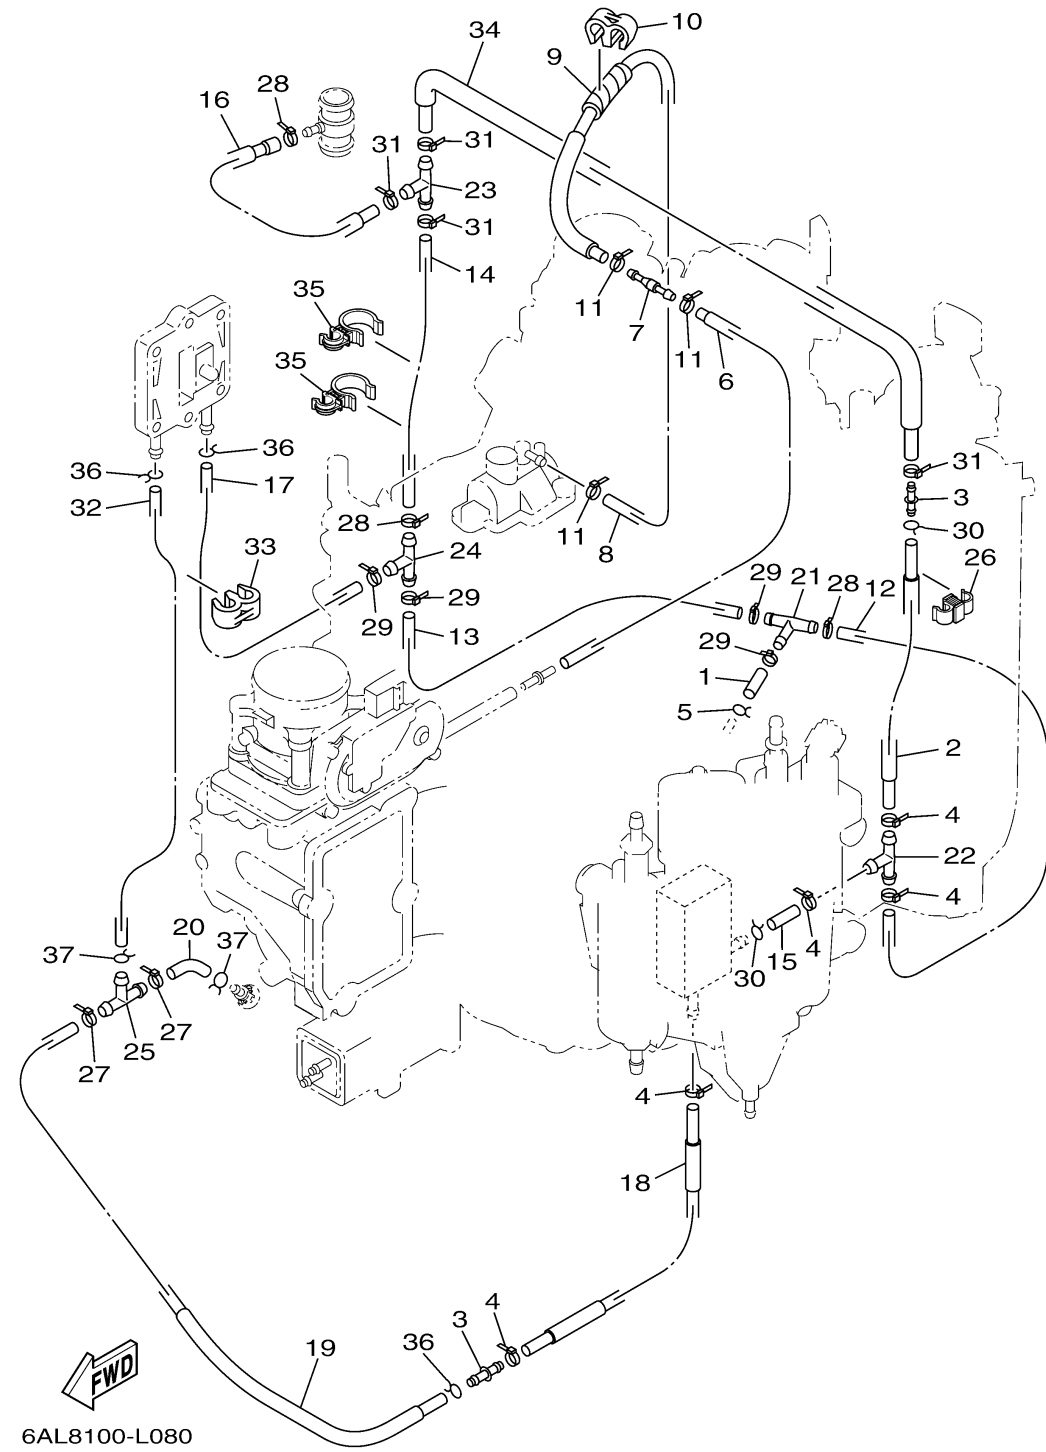

INTAKE 2

Ref No.	Part Number	Description	Qty	Remarks
1	90445-09040-00	HOSE (L50)	1	
2	6P2-12484-01-00	PIPE 4	1	
3	6CE-24376-01-00	PIPE, JOINT 1	2	
4	90465-11M10-00	CLAMP	5	
5	90467-09M03-00	CLIP	1	
6	6P2-12482-00-00	PIPE 2	1	
7	6E5-21744-00-00	BREATHER	1	
8	6P2-12483-00-00	PIPE 3	1	
9	90446-10M01-00	HOSE (L60)	1	
10	90464-60067-00	CLAMP	1	
11	90465-11M10-00	CLAMP	3	
12	90445-09041-00	HOSE (L500)	1	
13	90445-09224-00	HOSE (L270)	1	
14	90445-09097-00	HOSE (L250)	1	
15	90445-09220-00	HOSE (L30)	1	
16	6P2-12485-00-00	PIPE 5	1	
17	6P2-1248A-00-00	PIPE 8	1	
18	6P2-1248E-00-00	PIPE 9	1	
19	6P2-14752-00-00	PIPE, OUTLET	1	
20	61A-24316-00-00	PIPE 6	1	

CONTINUED ON NEXT FRAME >

INTAKE 2

Ref No.	Part Number	Description	Qty	Remarks
21	688-24378-00-00	PIPE, JOINT 3	1	
22	688-24378-00-00	PIPE, JOINT 3	1	
23	688-24378-00-00	PIPE, JOINT 3	1	
24	688-24378-00-00	PIPE, JOINT 3	1	
25	688-24378-00-00	PIPE, JOINT 3	1	
26	90464-09013-00	CLAMP	1	
27	90465-11M10-00	CLAMP	2	
28	90465-11M10-00	CLAMP	3	
29	90465-11M10-00	CLAMP	4	
30	90467-08M18-00	CLIP	2	
31	90465-11M10-00	CLAMP	4	
32	90445-09304-00	HOSE (L310)	1	
33	90464-60067-00	CLAMP	1	
34	6P2-12481-12-00	PIPE 1	1	
35	90464-21002-00	CLAMP	2	
36	90467-08M18-00	CLIP	3	
37	90467-09M09-00	CLIP	2	