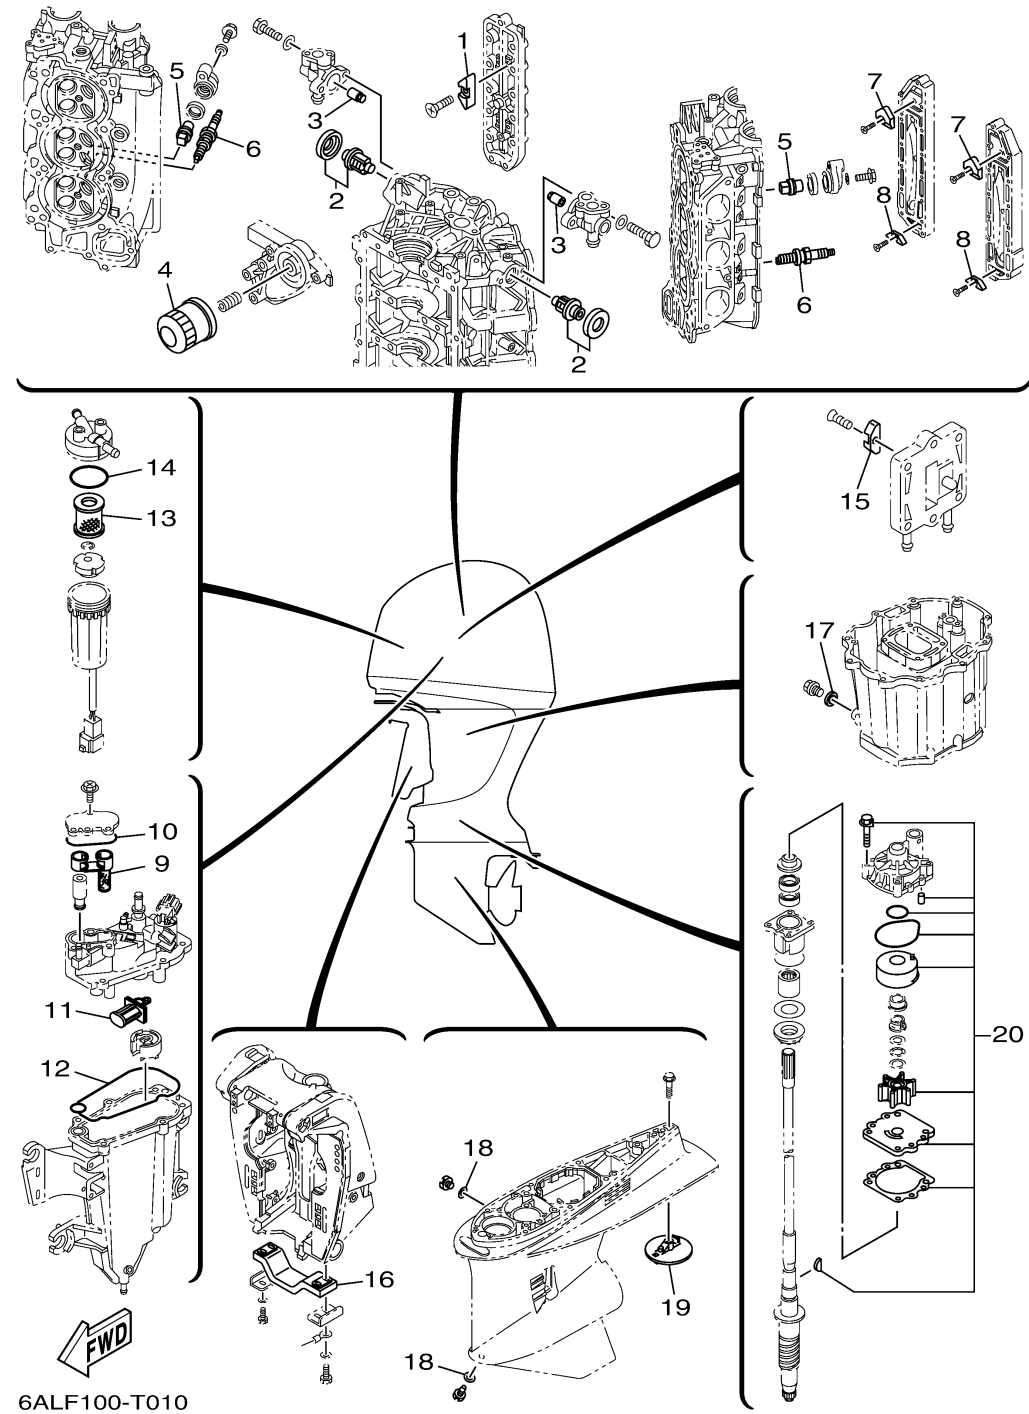

SCHEDULED SERVICE PARTS

| Ref No. | Part Number | Description | Qty | Remarks |
|---------|-----------------|----------------------------|-----|---------|
| 1 | 6E5-11325-00-00 | ANODE | 4 | |
| 2 | 67F-12411-01-00 | THERMOSTAT | 2 | |
| 3 | 6P3-11325-00-00 | .ANODE | 2 | |
| 4 | 69J-13440-03-00 | ELEMENT ASSY, OIL CLEANER | 1 | |
| 5 | 67F-11325-01-00 | .ANODE | 4 | |
| 6 | LFR-6A110-00-00 | PLUG, SPARK (NGK LFR6A-11) | 6 | |
| 7 | 6P2-11325-00-00 | ANODE | 2 | |
| 8 | 6E5-11325-00-00 | ANODE | 2 | |
| 9 | 6CB-24501-01-00 | .FILTER, FUEL | 1 | |
| 10 | 6CB-13016-00-00 | .O-RING | 1 | |
| 11 | 63P-13915-00-00 | FILTER | 1 | |
| 12 | 6CB-14984-00-00 | GASKET, FLOAT CHAMBER | 1 | |
| 13 | 6P3-24563-01-00 | ELEMENT, FILTER | 1 | |
| 14 | 6P3-24564-00-00 | .GASKET | 1 | |
| 15 | 6E5-11325-00-00 | ANODE | 1 | |
| 16 | 6G5-45251-02-00 | ANODE | 1 | |
| 17 | 90430-14M09-00 | .GASKET | 1 | |
| 18 | 90430-08003-00 | .GASKET | 2 | |
| 19 | 6CE-45373-00-00 | ANODE | 1 | |
| 20 | 61A-W0078-A3-00 | WATER PUMP REPAIR KIT | 1 | |