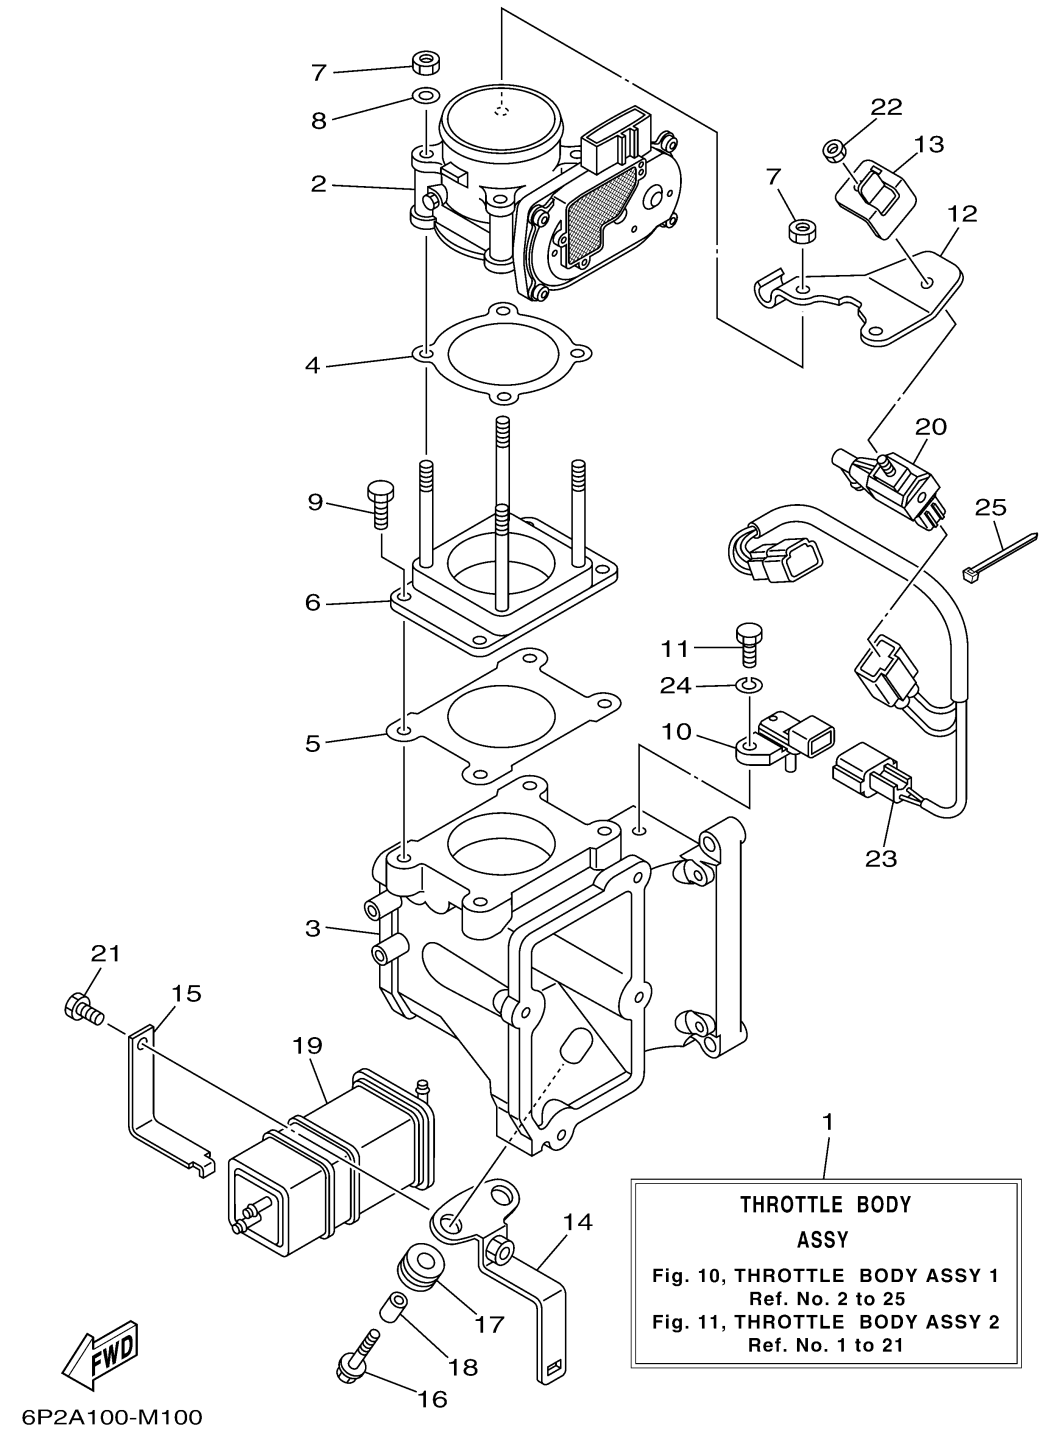

# THROTTLE BODY ASSY 1

Ref No.	Part Number	Description	Qty	Remarks
1	6P2-13750-11-00	THROTTLE BODY ASSY	1	
2	6P2-13751-02-00	BODY, THROTTLE 1	1	
3	6P2-13711-00-00	MIXING BODY	1	
4	6P2-13556-00-00	GASKET, MANIFOLD	1	
5	6P2-13557-00-00	GASKET	1	
6	6P2-14360-00-00	THROTTLE DAMPER ASSY	1	
7	6P2-13588-00-00	NUT	4	
8	6P2-13578-00-00	WASHER	2	
9	6P2-14496-00-00	.BOLT	4	
10	6P2-82380-00-00	SENSOR, PRESSURE	1	
11	6P2-13573-00-00	.BOLT 1	1	
12	6P2-14255-00-00	PLATE	1	
13	6P2-14159-00-00	CLIP	1	
14	6P2-2134X-00-00	BRACKET, CANISTER	1	
15	6P2-2419A-00-00	HOLDER	1	
16	90119-06M59-00	BOLT, WITH WASHER	2	
17	90480-10M23-00	GROMMET	2	
18	90387-06289-00	COLLAR	2	
19	6P2-24170-00-00	CANISTER ASSY	1	
20	6C5-86120-00-00	SOLENOID VALVE ASSY	1	

# THROTTLE BODY ASSY 1

Ref No.	Part Number	Description	Qty	Remarks
21	6P2-13574-00-00	BOLT 2	1	
22	69J-14164-00-00	NUT, HOLDING	1	
23	6P2-8258A-00-00	EXTENSION, WIRE HARNESS	1	
24	68V-14356-00-00	.WASHER, SPRING	1	
25	68V-2481H-00-00	CLAMP	1	